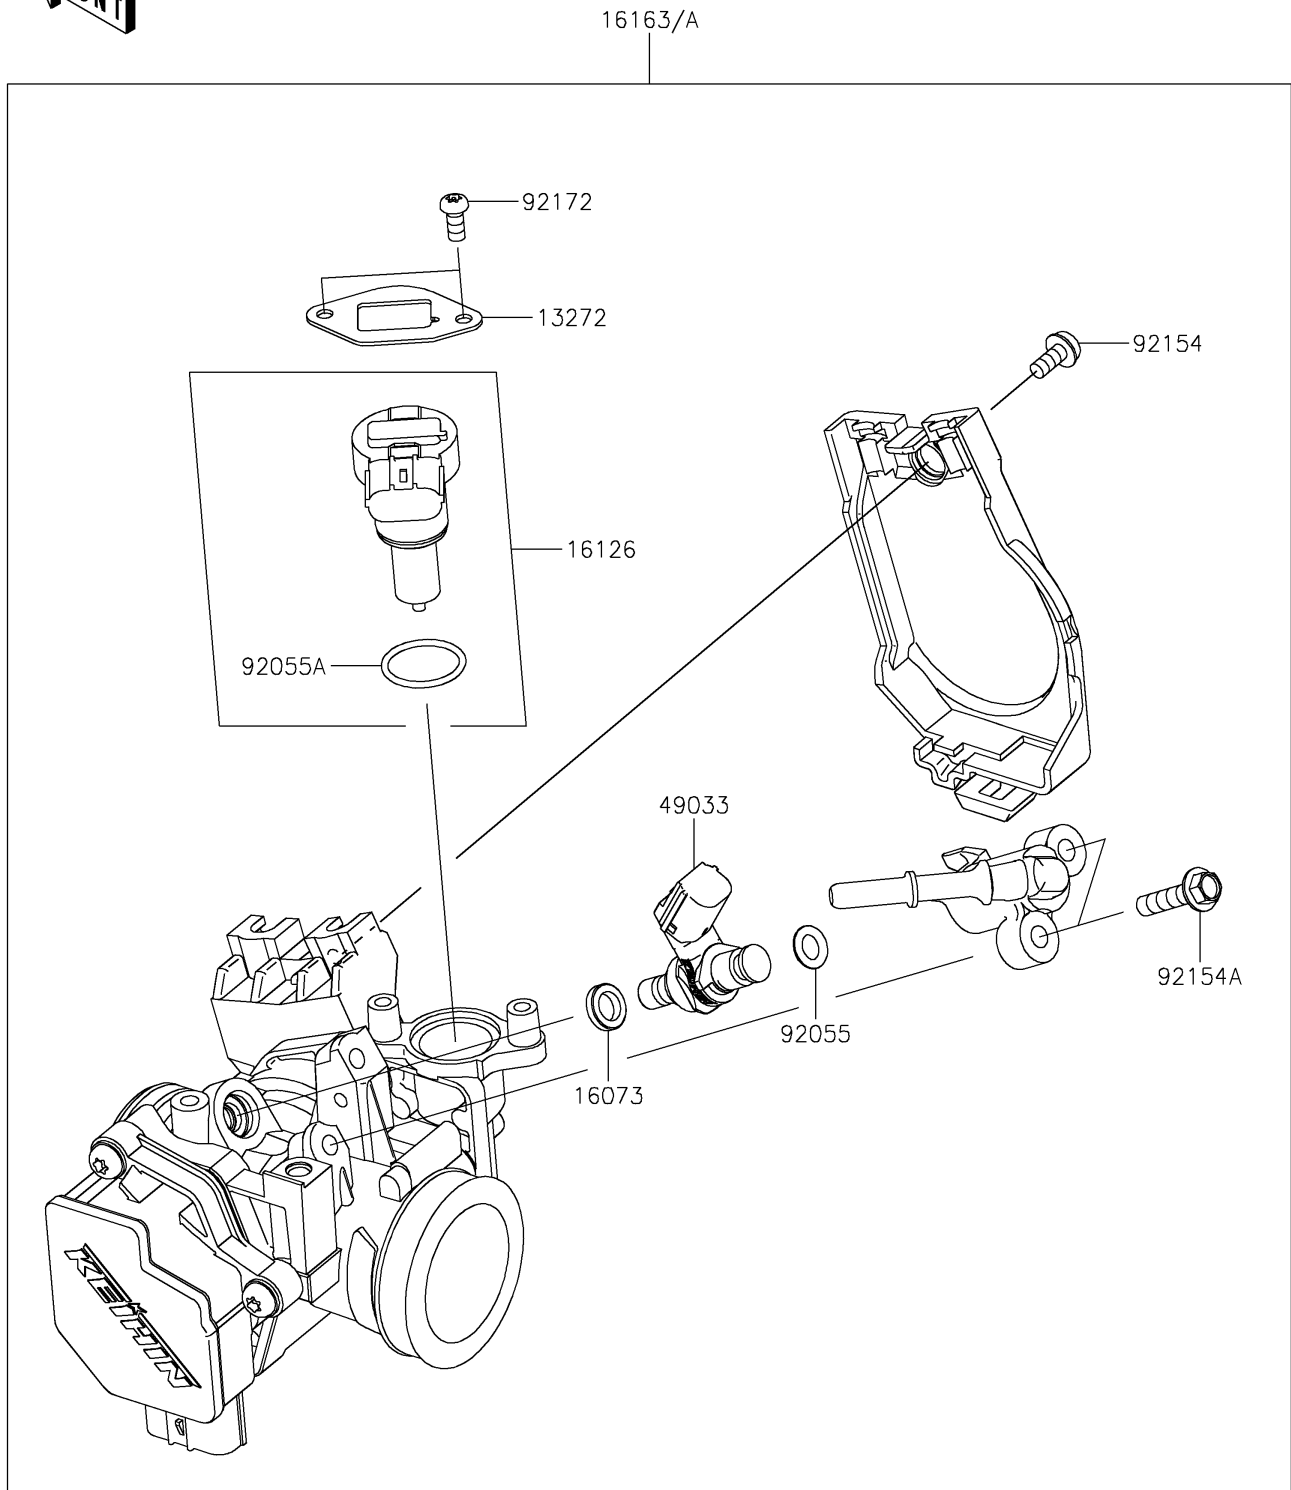

2026 KLX230R S

PARTS DIAGRAM

Throttle

E1510

2026 KLX230R S

PARTS LIST

Throttle

ITEM NAME	PART NUMBER	QUANTITY
PLATE (Ref # 13272)	13272-1862	1
INSULATOR (Ref # 16073)	16073-0821	1
VALVE,ISC (Ref # 16126)	16126-0729	1
THROTTLE-ASSY (Ref # 16163)	16163-0951	1
THROTTLE-ASSY (Ref # 16163A)	16163-0990	1
NOZZLE-INJECTION (Ref # 49033)	49033-0031	1
RING-O,6.3X2.2 (Ref # 92055)	92055-0821	1
RING-O (Ref # 92055A)	92055-0826	1
BOLT (Ref # 92154)	92154-0133	1
BOLT,FLANGED,5X20 (Ref # 92154A)	92154-1559	2
SCREW,TORX (Ref # 92172)	92172-0903	2