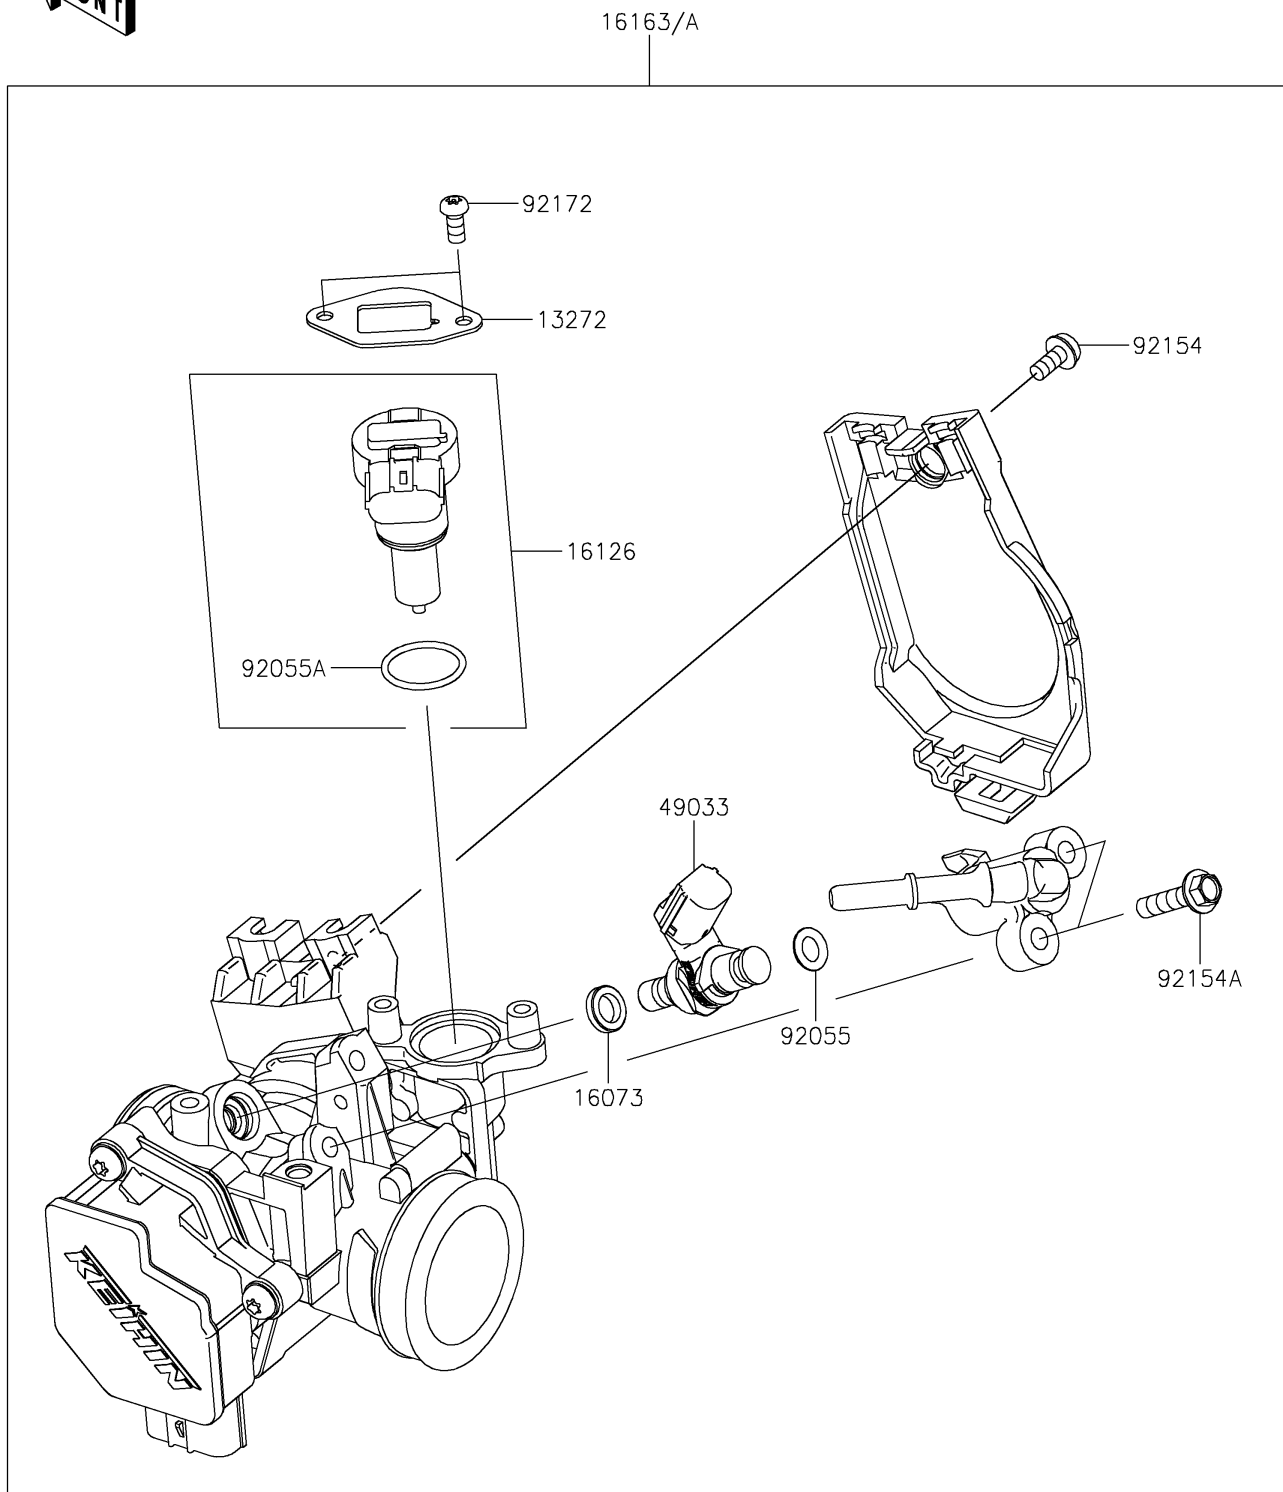

2025 KLX230R S

PARTS DIAGRAM

Throttle

E1510

2025 KLX230R S

PARTS LIST

Throttle

ITEM NAME	PART NUMBER	QUANTITY
PLATE (Ref # 13272)	13272-1862	1
INSULATOR (Ref # 16073)	16073-0821	1
VALVE,ISC (Ref # 16126)	16126-0729	1
THROTTLE-ASSY (Ref # 16163)	16163-0951	1
THROTTLE-ASSY (Ref # 16163A)	16163-0990	1
NOZZLE-INJECTION (Ref # 49033)	49033-0031	1
RING-O,6.3X2.2 (Ref # 92055)	92055-0821	1
RING-O (Ref # 92055A)	92055-0826	1
BOLT (Ref # 92154)	92154-0133	1
BOLT,FLANGED,5X20 (Ref # 92154A)	92154-1559	2
SCREW,TORX (Ref # 92172)	92172-0903	2