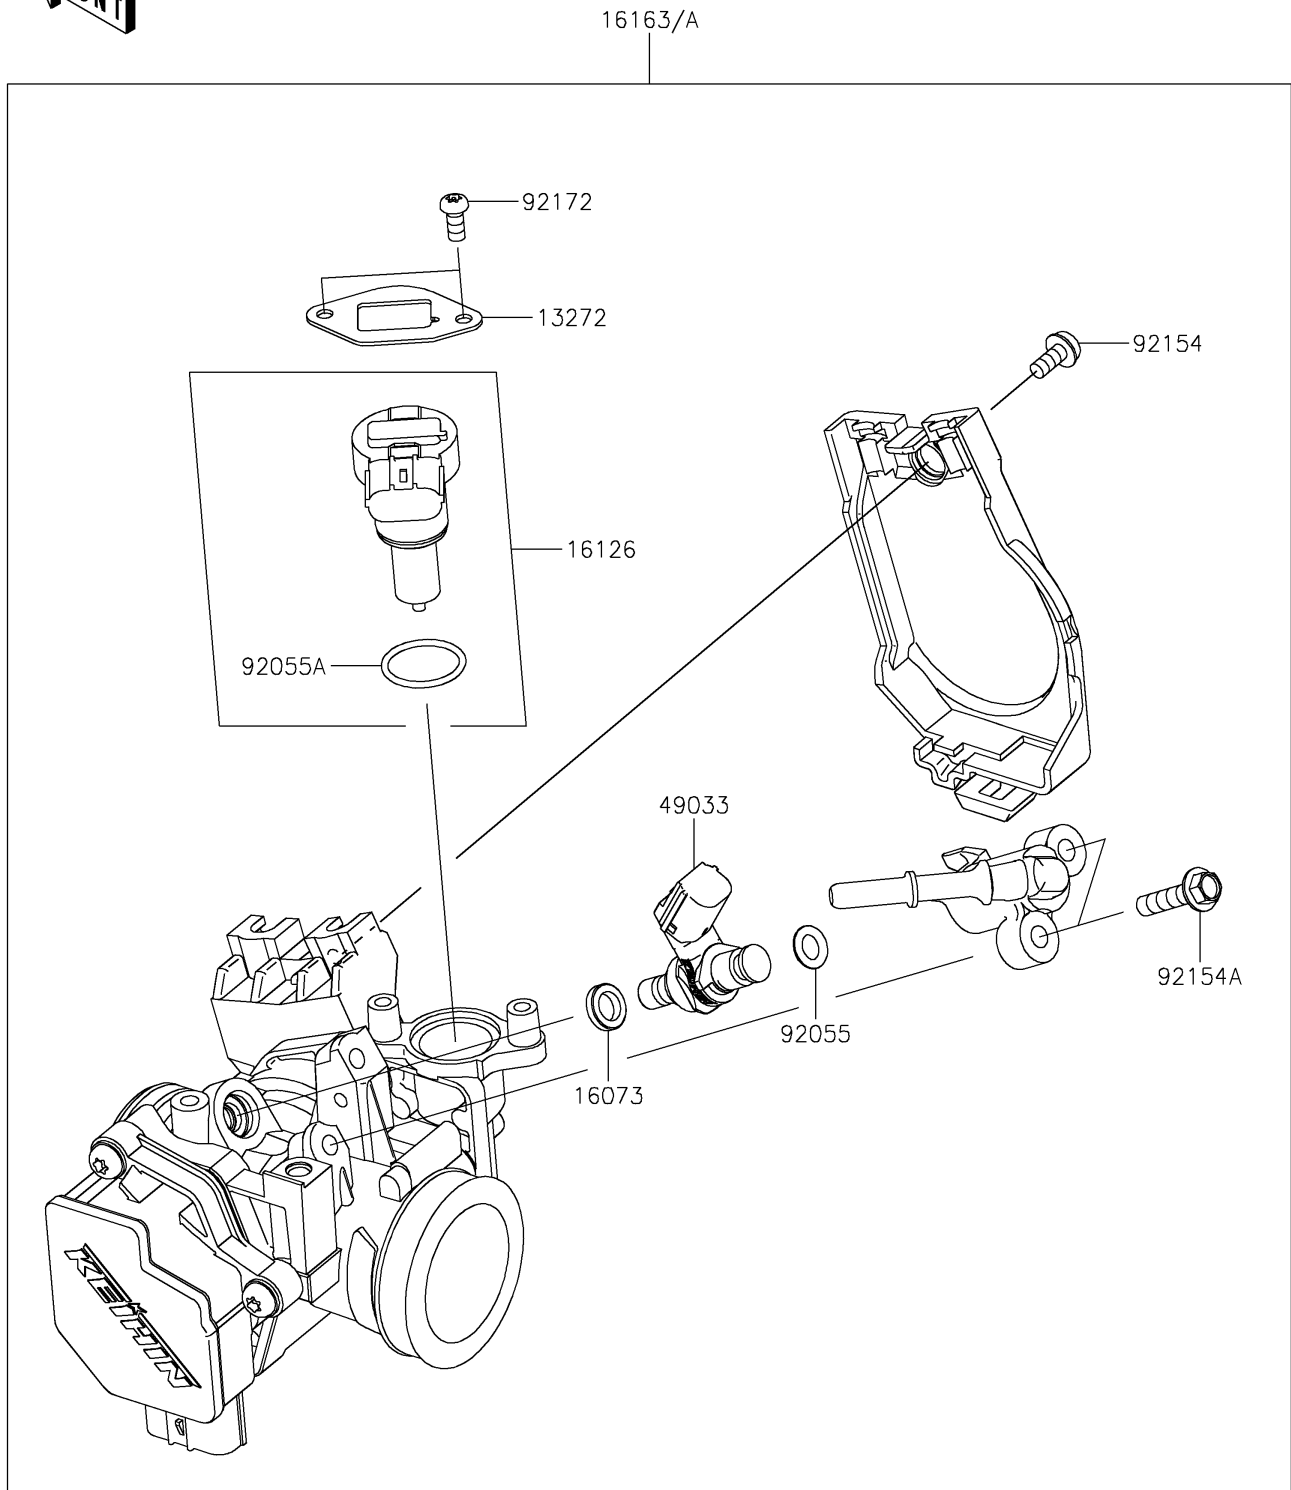

2025 KLX[®] 230R S

PARTS DIAGRAM

Throttle

E1510

2025 KLX[®] 230R S

PARTS LIST

Throttle

ITEM NAME	PART NUMBER	QUANTITY
PLATE (Ref # 13272)	13272-1862	1
INSULATOR (Ref # 16073)	16073-0821	1
VALVE,ISC (Ref # 16126)	16126-0729	1
THROTTLE-ASSY (Ref # 16163)	16163-0951	1
THROTTLE-ASSY (Ref # 16163A)	16163-0990	1
NOZZLE-INJECTION (Ref # 49033)	49033-0031	1
RING-O,6.3X2.2 (Ref # 92055)	92055-0821	1
RING-O (Ref # 92055A)	92055-0826	1
BOLT (Ref # 92154)	92154-0133	1
BOLT,FLANGED,5X20 (Ref # 92154A)	92154-1559	2
SCREW,TORX (Ref # 92172)	92172-0903	2