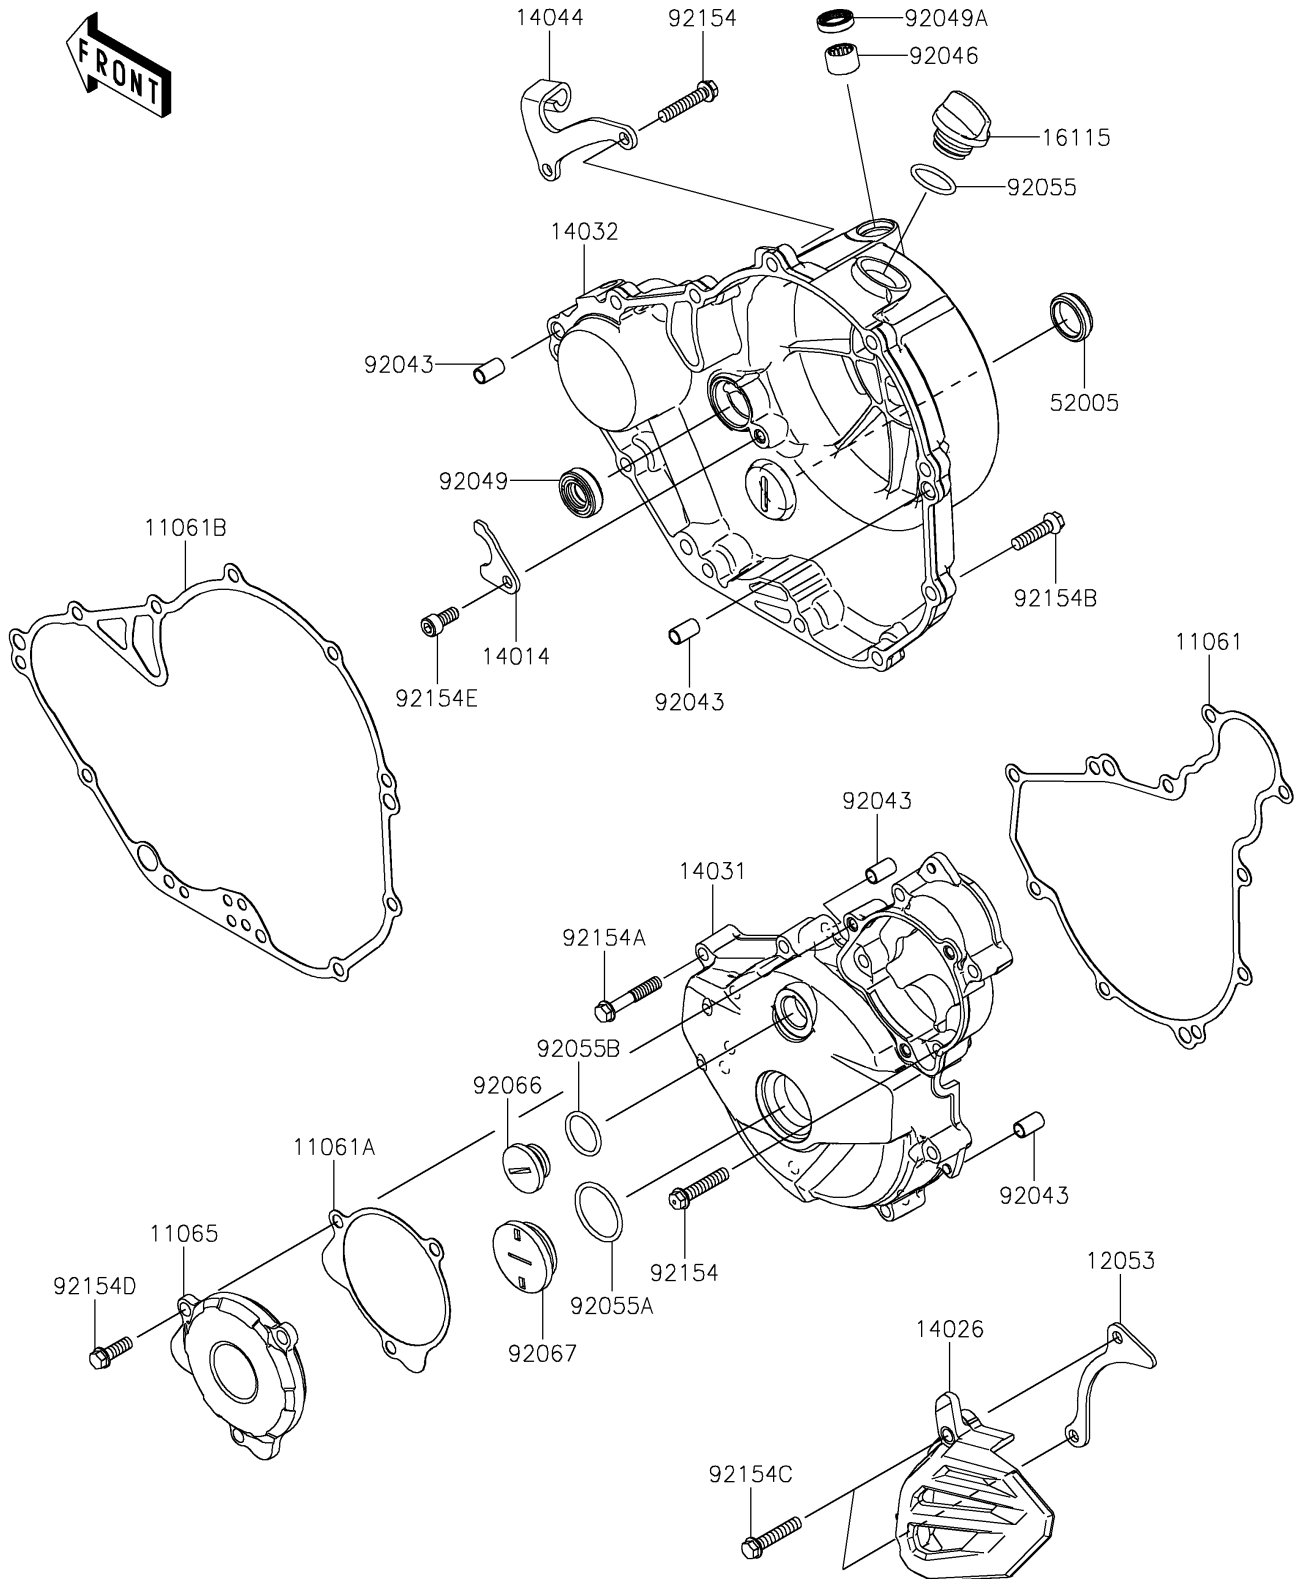

# 2026 KLX230R S

## PARTS DIAGRAM

### Engine Cover(s)

E1431

## PARTS LIST

Engine Cover(s)

**ITEM NAME**

**PART NUMBER**

**QUANTITY**

---