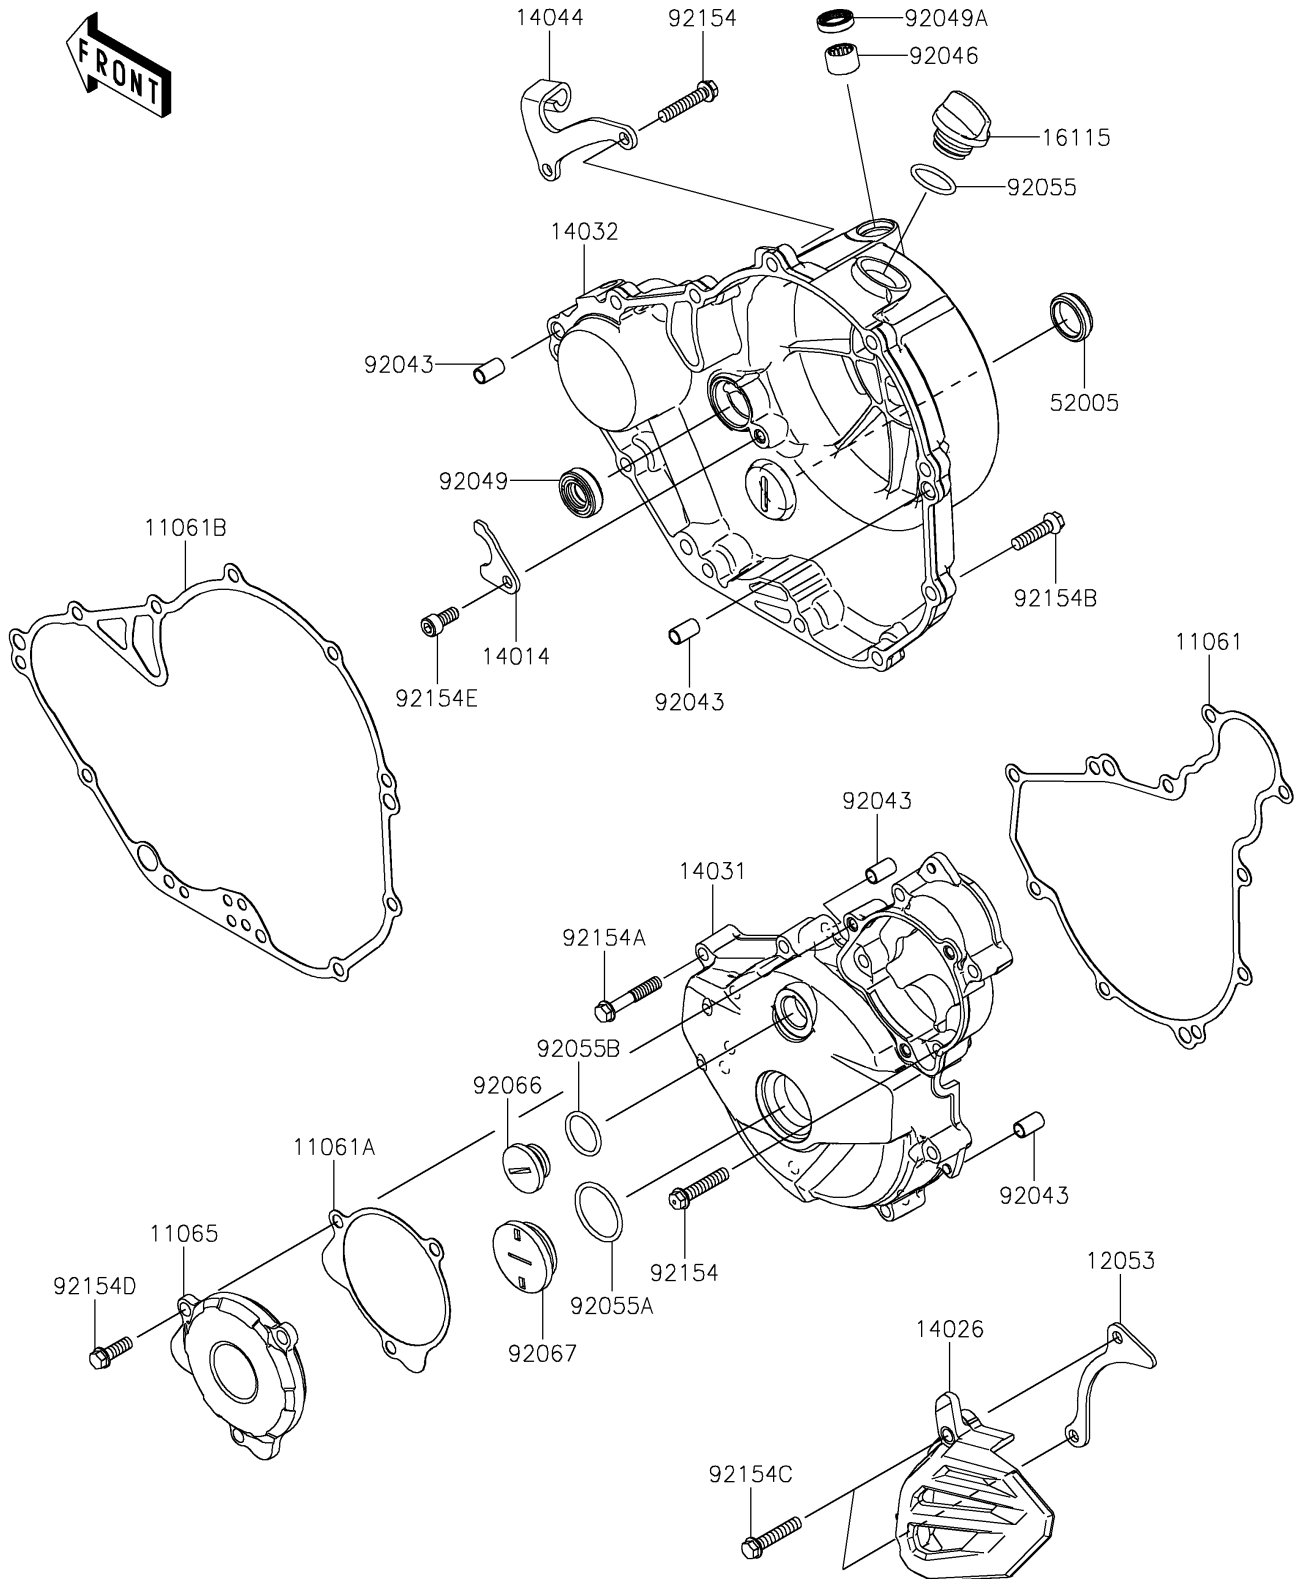

# 2026 KLX<sup>®</sup> 230R S

## PARTS DIAGRAM

### Engine Cover(s)

E1431

## PARTS LIST

Engine Cover(s)

**ITEM NAME**

**PART NUMBER**

**QUANTITY**

---