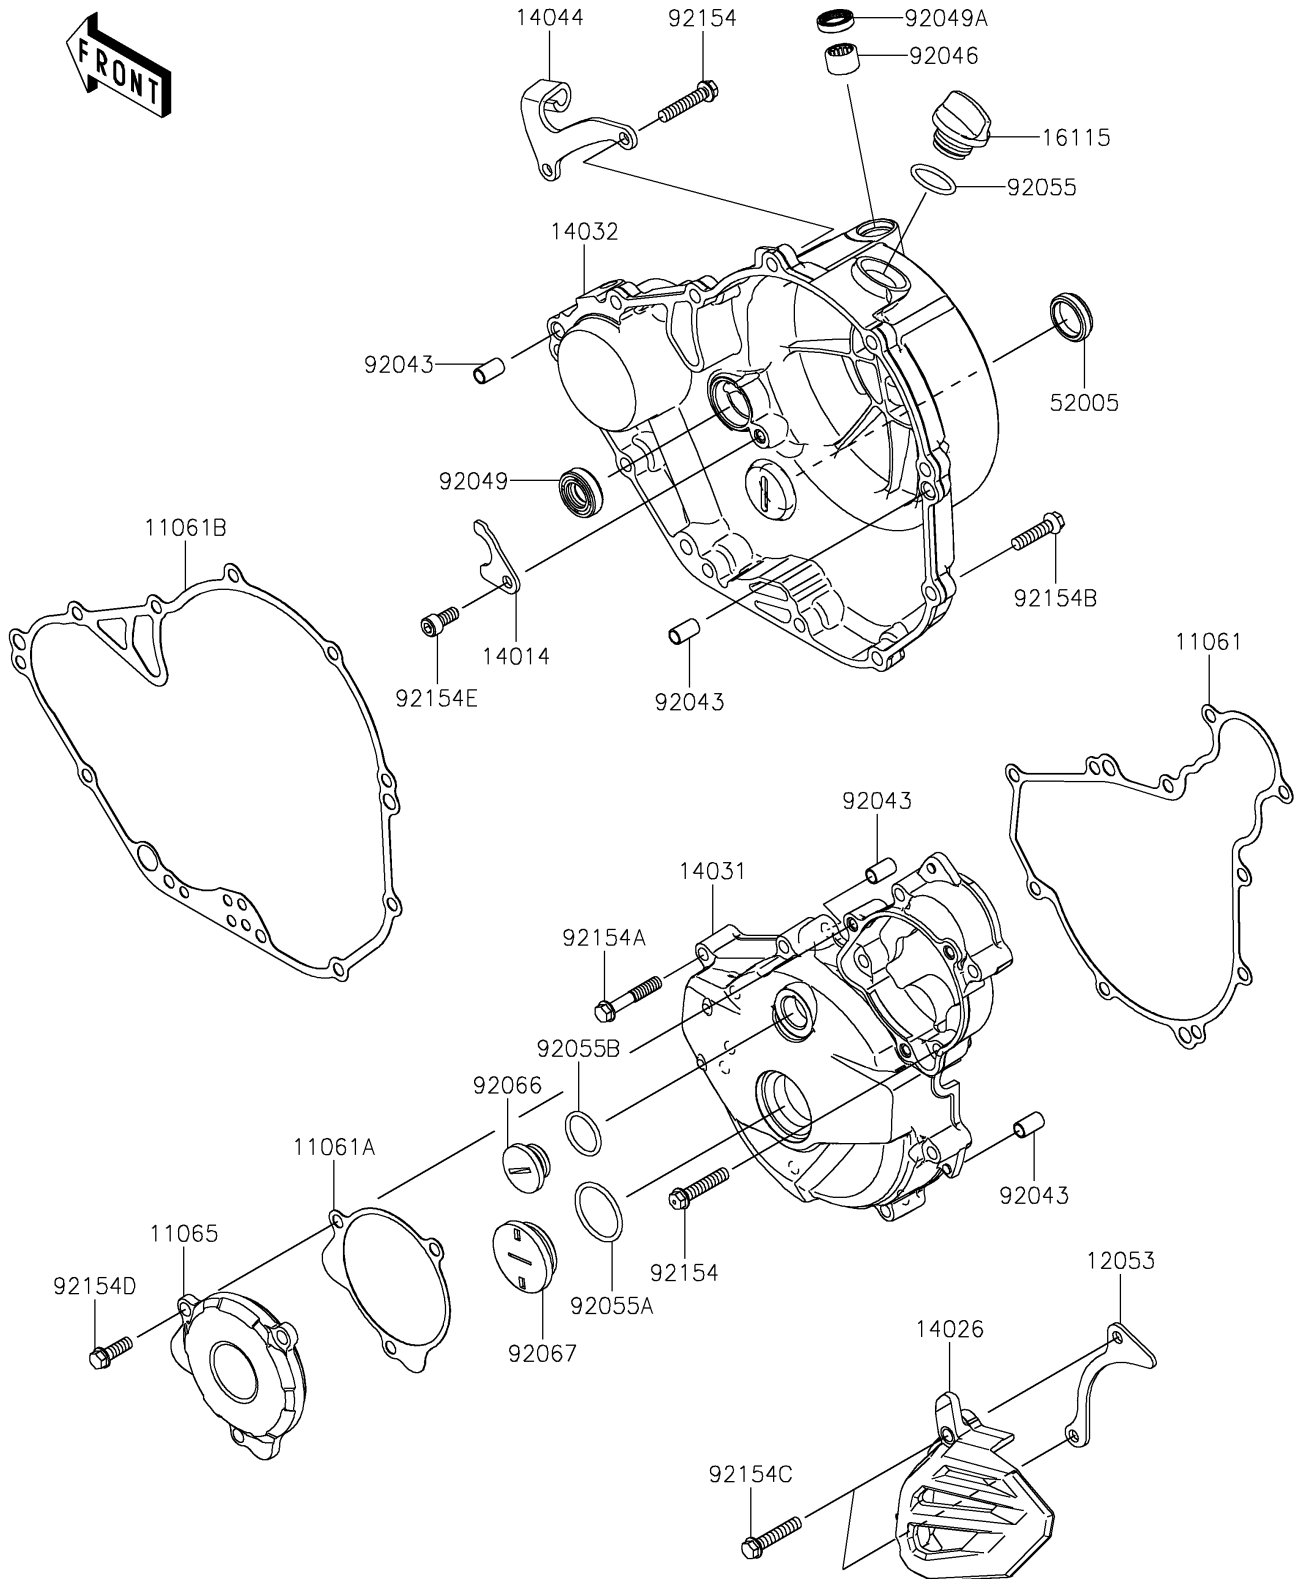

# 2025 KLX<sup>®</sup> 230R S

## PARTS DIAGRAM

### Engine Cover(s)

E1431

## PARTS LIST

Engine Cover(s)

**ITEM NAME**

**PART NUMBER**

**QUANTITY**

---