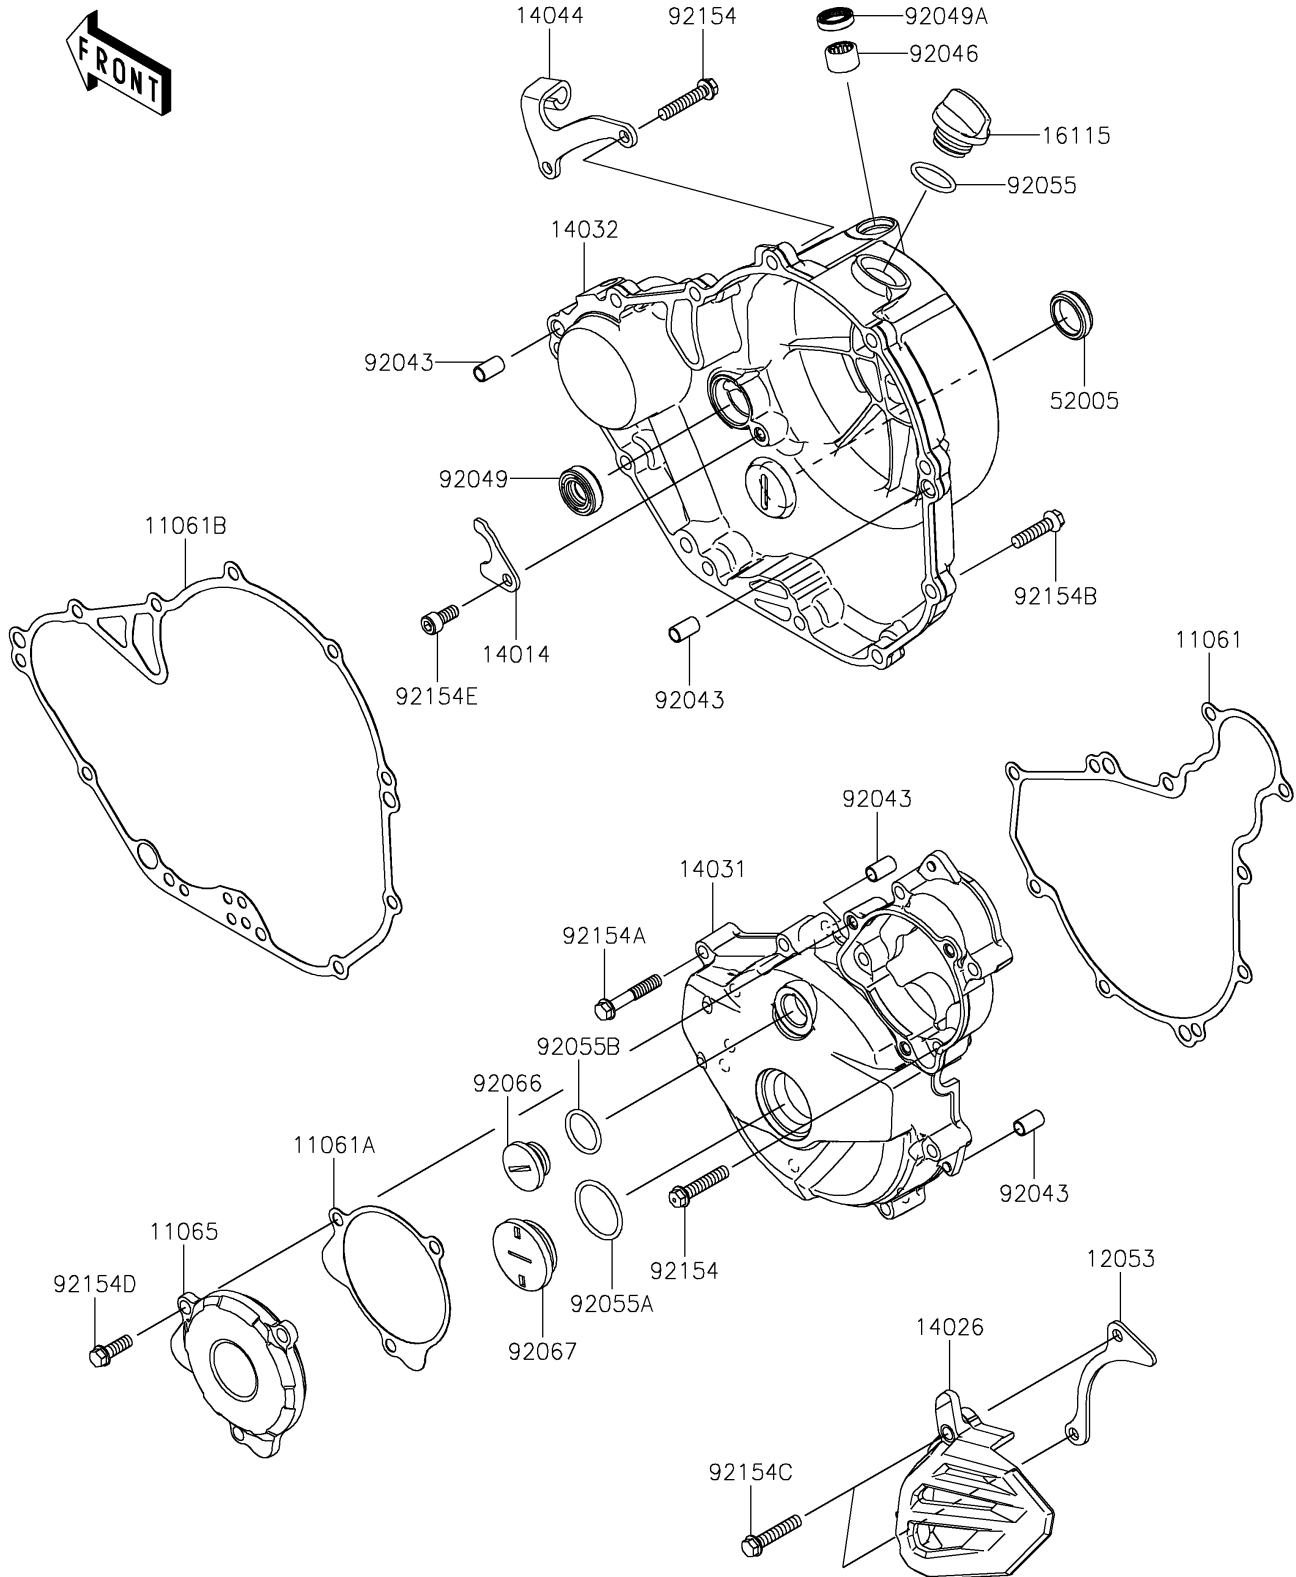

2026 KLX230R S

PARTS DIAGRAM

Engine Cover(s)

E1431

2026 KLX230R S

PARTS LIST

Engine Cover(s)

ITEM NAME	PART NUMBER	QUANTITY
GASKET,GENERATOR COVER (Ref # 11061)	11061-1299	1
GASKET,GENERATOR COVER CAP (Ref # 11061A)	11061-1300	1
GASKET,CLUTCH COVER (Ref # 11061B)	11061-1301	1
CAP,GENERATOR COVER (Ref # 11065)	11065-1300	1
GUIDE-CHAIN (Ref # 12053)	12053-0272	1
PLATE-POSITION (Ref # 14014)	14014-0567	1
COVER-CHAIN (Ref # 14026)	14026-0146	1
COVER-GENERATOR (Ref # 14031)	14031-0644	1
COVER-CLUTCH (Ref # 14032)	14032-0685	1
HOLDER-CABLE (Ref # 14044)	14044-0578	1
CAP-OIL FILLER (Ref # 16115)	16115-1053	1
GAUGE,OIL LEVEL (Ref # 52005)	52005-1009	1
PIN,6.2X8X14 (Ref # 92043)	92043-1741	4
BEARING-NEEDLE,HK1210FM (Ref # 92046)	92046-0034	1
SEAL-OIL (Ref # 92049)	92049-1191	1
SEAL-OIL,AG0353-F0 (Ref # 92049A)	92049-1262	1
RING-O,19.8MM (Ref # 92055)	92055-0844	1
RING-O,27.7X2.4 (Ref # 92055A)	92055-091	1
RING-O,20X2 (Ref # 92055B)	92055-1786	1
PLUG,COVER (Ref # 92066)	92066-0011	1
PLUG,30X8 (Ref # 92067)	92067-024	1
BOLT,FLANGED,6X30 (Ref # 92154)	92154-4061	4
BOLT,FLANGED,6X35 (Ref # 92154A)	92154-7465	8
BOLT,FLANGED,6X25 (Ref # 92154B)	92154-7466	9
BOLT,FLANGED,6X30 (Ref # 92154C)	92154-7469	2
BOLT,FLANGED,6X18 (Ref # 92154D)	92154-7470	3
BOLT,SOCKET,6X14 (Ref # 92154E)	92154-7476	1