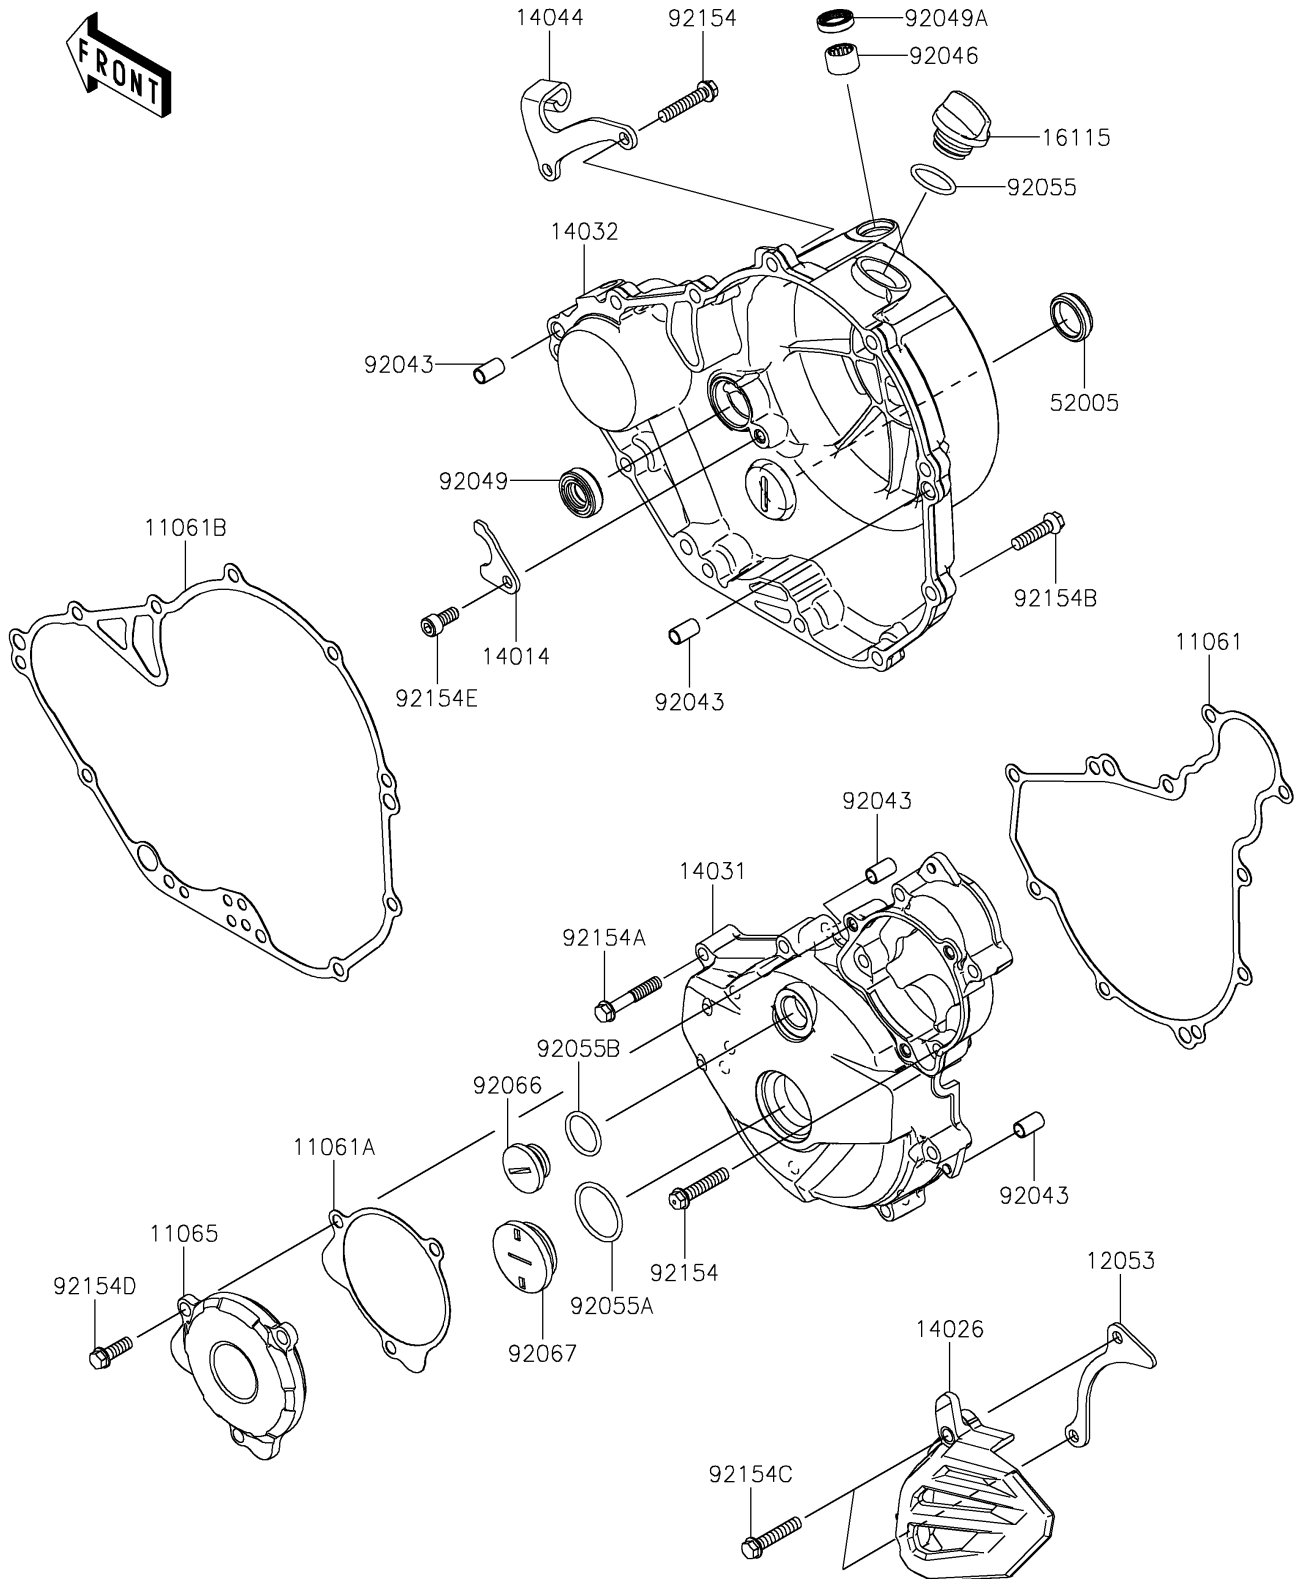

2026 KLX[®] 230R S

PARTS DIAGRAM

Engine Cover(s)

E1431

2026 KLX[®] 230R S

PARTS LIST

Engine Cover(s)

ITEM NAME	PART NUMBER	QUANTITY
GASKET,GENERATOR COVER (Ref # 11061)	11061-1299	1
GASKET,GENERATOR COVER CAP (Ref # 11061A)	11061-1300	1
GASKET,CLUTCH COVER (Ref # 11061B)	11061-1301	1
CAP,GENERATOR COVER (Ref # 11065)	11065-1300	1
GUIDE-CHAIN (Ref # 12053)	12053-0272	1
PLATE-POSITION (Ref # 14014)	14014-0567	1
COVER-CHAIN (Ref # 14026)	14026-0146	1
COVER-GENERATOR (Ref # 14031)	14031-0644	1
COVER-CLUTCH (Ref # 14032)	14032-0685	1
HOLDER-CABLE (Ref # 14044)	14044-0578	1
CAP-OIL FILLER (Ref # 16115)	16115-1053	1
GAUGE,OIL LEVEL (Ref # 52005)	52005-1009	1
PIN,6.2X8X14 (Ref # 92043)	92043-1741	4
BEARING-NEEDLE,HK1210FM (Ref # 92046)	92046-0034	1
SEAL-OIL (Ref # 92049)	92049-1191	1
SEAL-OIL,AG0353-F0 (Ref # 92049A)	92049-1262	1
RING-O,19.8MM (Ref # 92055)	92055-0844	1
RING-O,27.7X2.4 (Ref # 92055A)	92055-091	1
RING-O,20X2 (Ref # 92055B)	92055-1786	1
PLUG,COVER (Ref # 92066)	92066-0011	1
PLUG,30X8 (Ref # 92067)	92067-024	1
BOLT,FLANGED,6X30 (Ref # 92154)	92154-4061	4
BOLT,FLANGED,6X35 (Ref # 92154A)	92154-7465	8
BOLT,FLANGED,6X25 (Ref # 92154B)	92154-7466	9
BOLT,FLANGED,6X30 (Ref # 92154C)	92154-7469	2
BOLT,FLANGED,6X18 (Ref # 92154D)	92154-7470	3
BOLT,SOCKET,6X14 (Ref # 92154E)	92154-7476	1