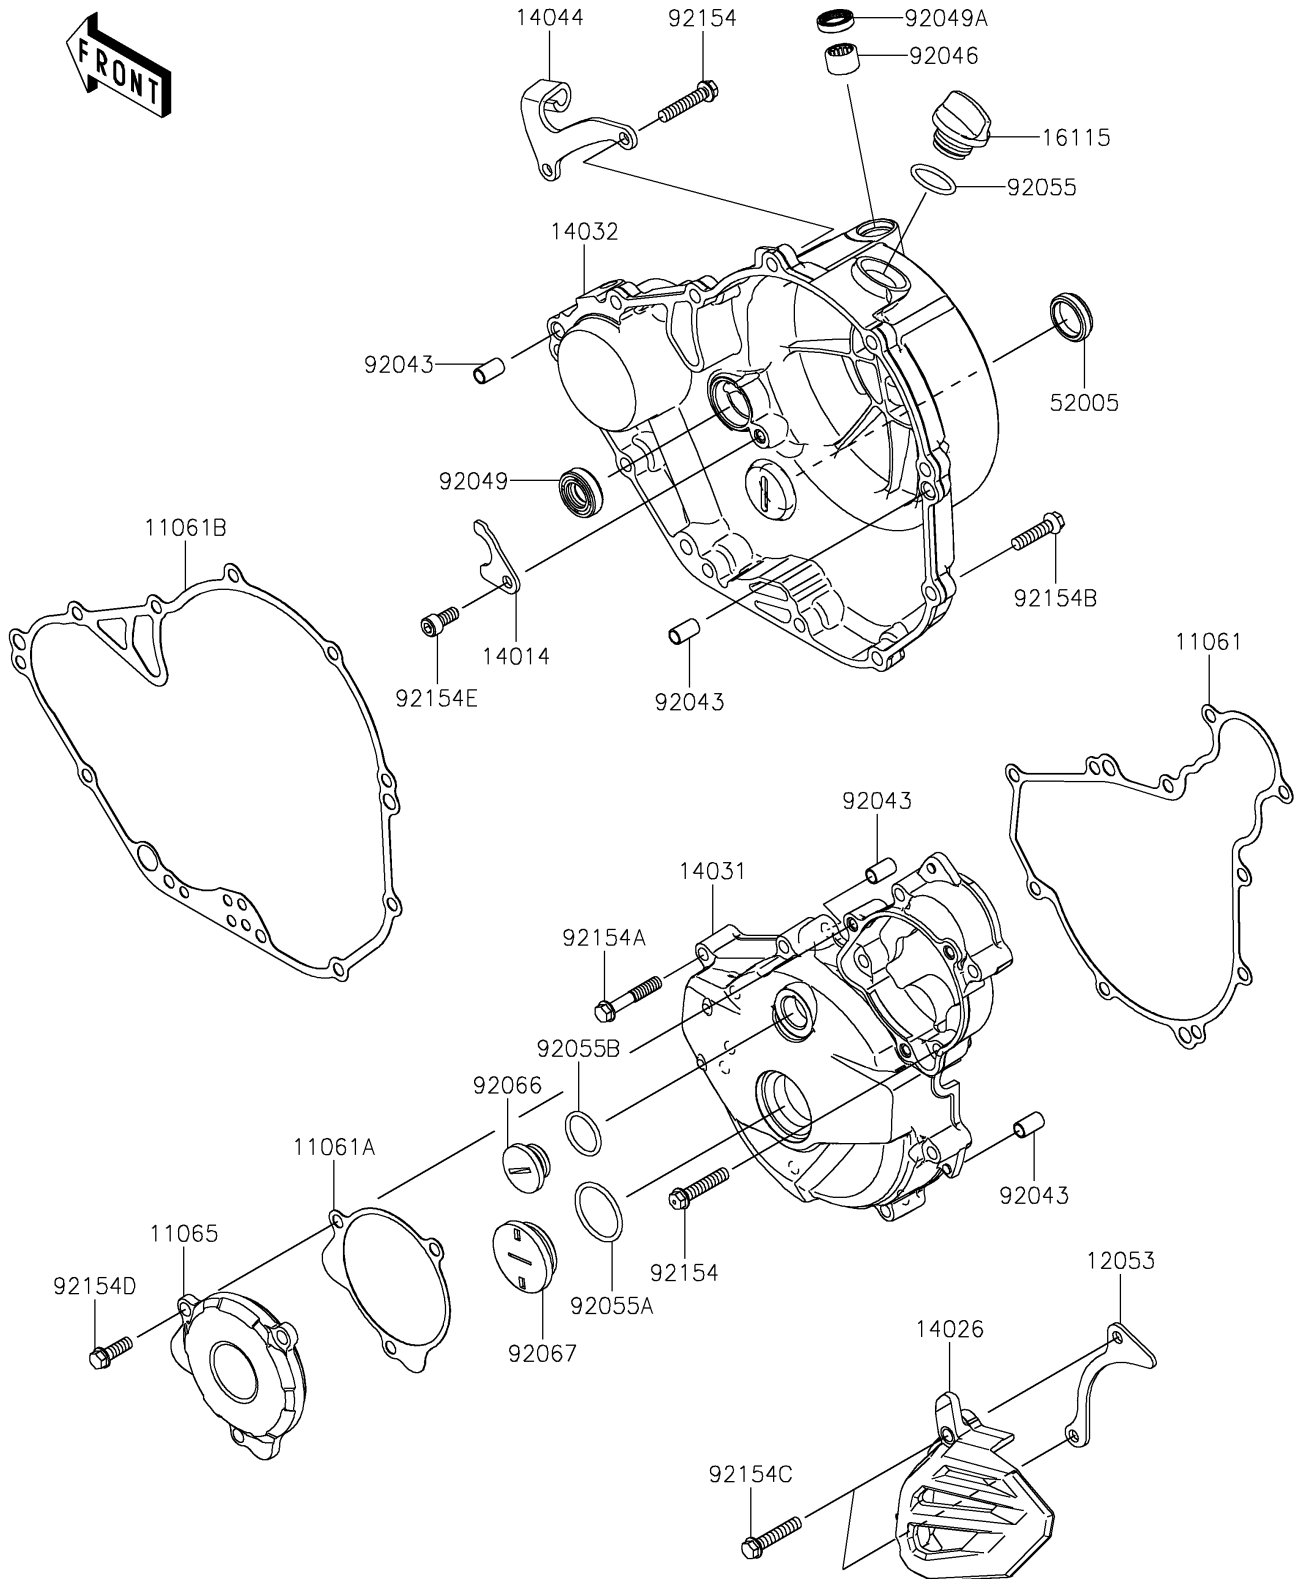

2025 KLX230R S

PARTS DIAGRAM

Engine Cover(s)

E1431

2025 KLX230R S

PARTS LIST

Engine Cover(s)

ITEM NAME	PART NUMBER	QUANTITY
GASKET,GENERATOR COVER (Ref # 11061)	11061-1299	1
GASKET,GENERATOR COVER CAP (Ref # 11061A)	11061-1300	1
GASKET,CLUTCH COVER (Ref # 11061B)	11061-1301	1
CAP,GENERATOR COVER (Ref # 11065)	11065-1300	1
GUIDE-CHAIN (Ref # 12053)	12053-0272	1
PLATE-POSITION (Ref # 14014)	14014-0567	1
COVER-CHAIN (Ref # 14026)	14026-0146	1
COVER-GENERATOR (Ref # 14031)	14031-0644	1
COVER-CLUTCH (Ref # 14032)	14032-0685	1
HOLDER-CABLE (Ref # 14044)	14044-0578	1
CAP-OIL FILLER (Ref # 16115)	16115-1053	1
GAUGE,OIL LEVEL (Ref # 52005)	52005-1009	1
PIN,6.2X8X14 (Ref # 92043)	92043-1741	4
BEARING-NEEDLE,HK1210FM (Ref # 92046)	92046-0034	1
SEAL-OIL (Ref # 92049)	92049-1191	1
SEAL-OIL,AG0353-F0 (Ref # 92049A)	92049-1262	1
RING-O,19.8MM (Ref # 92055)	92055-0844	1
RING-O,27.7X2.4 (Ref # 92055A)	92055-091	1
RING-O,20X2 (Ref # 92055B)	92055-1786	1
PLUG,COVER (Ref # 92066)	92066-0011	1
PLUG,30X8 (Ref # 92067)	92067-024	1
BOLT,FLANGED,6X30 (Ref # 92154)	92154-4061	4
BOLT,FLANGED,6X35 (Ref # 92154A)	92154-7465	8
BOLT,FLANGED,6X25 (Ref # 92154B)	92154-7466	9
BOLT,FLANGED,6X30 (Ref # 92154C)	92154-7469	2
BOLT,FLANGED,6X18 (Ref # 92154D)	92154-7470	3
BOLT,SOCKET,6X14 (Ref # 92154E)	92154-7476	1