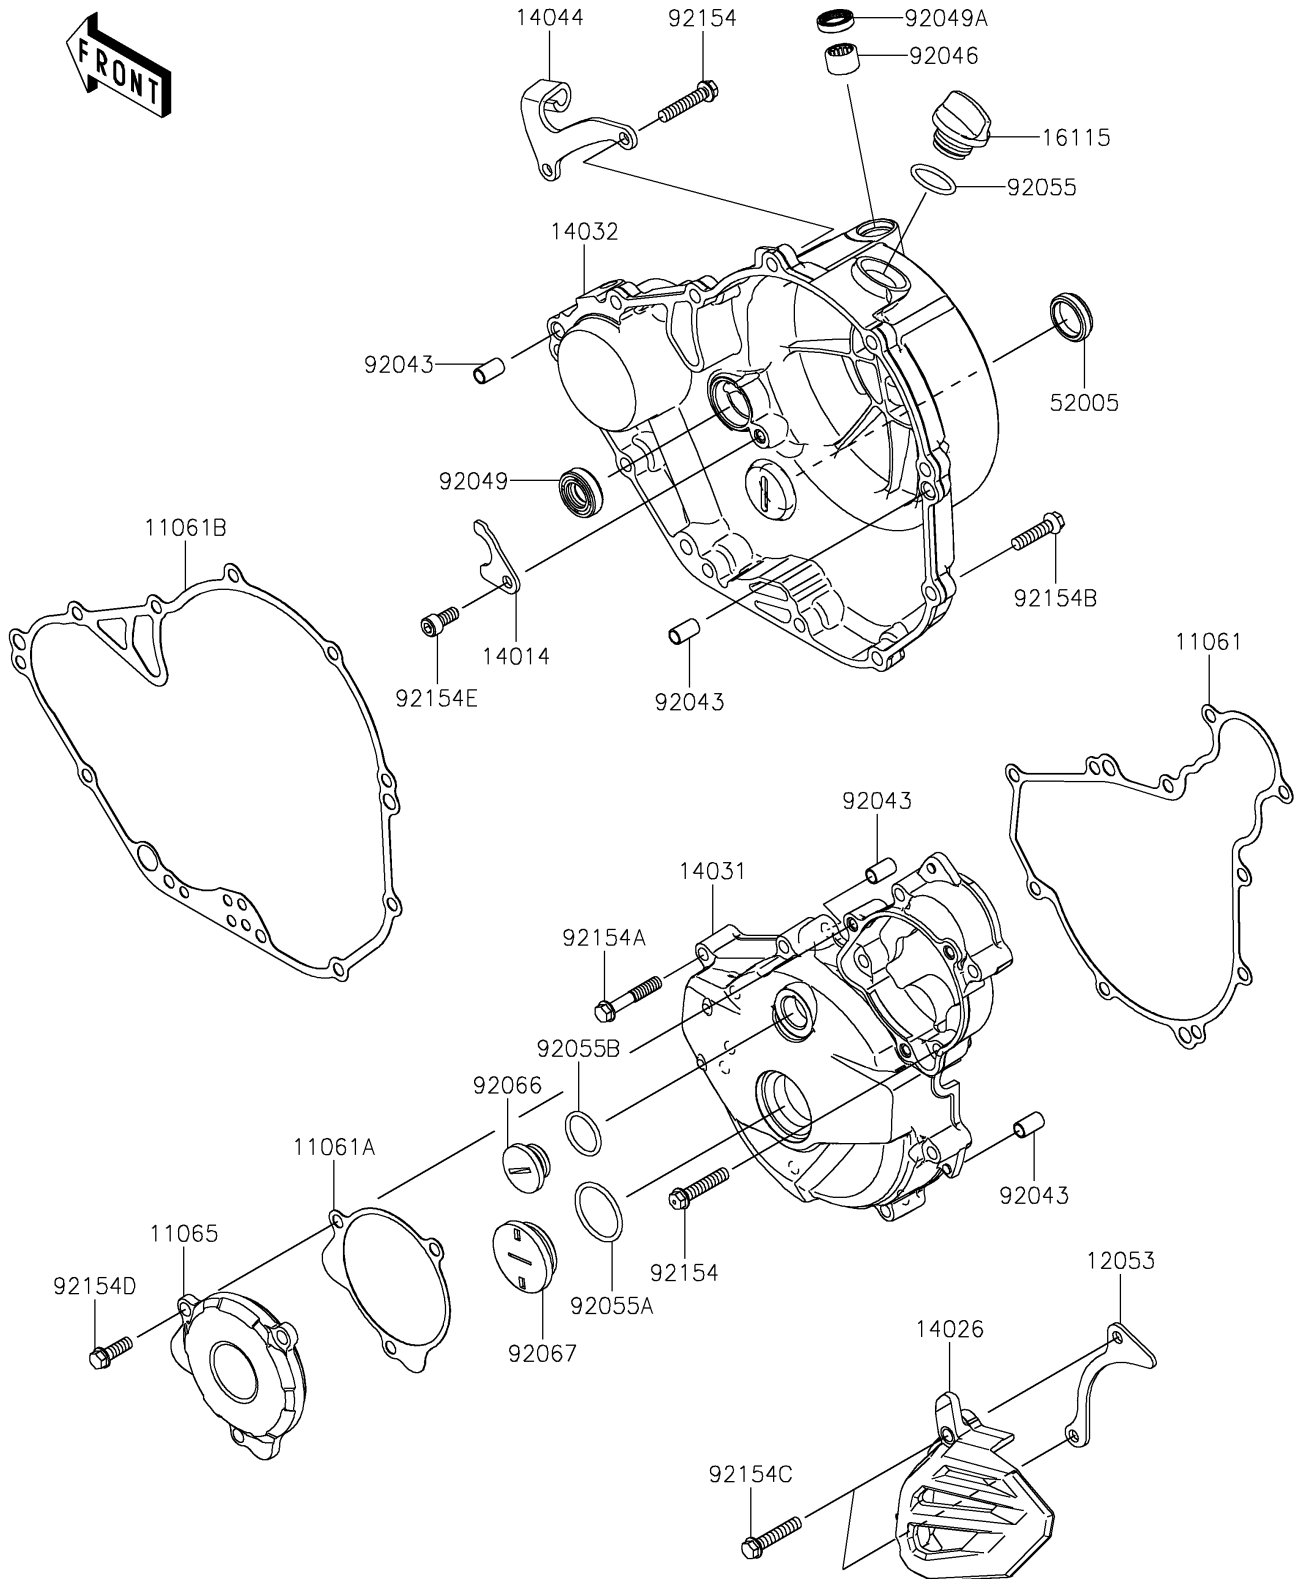

2025 KLX[®] 230R S

PARTS DIAGRAM

Engine Cover(s)

E1431

2025 KLX[®] 230R S

PARTS LIST

Engine Cover(s)

ITEM NAME	PART NUMBER	QUANTITY
GASKET,GENERATOR COVER (Ref # 11061)	11061-1299	1
GASKET,GENERATOR COVER CAP (Ref # 11061A)	11061-1300	1
GASKET,CLUTCH COVER (Ref # 11061B)	11061-1301	1
CAP,GENERATOR COVER (Ref # 11065)	11065-1300	1
GUIDE-CHAIN (Ref # 12053)	12053-0272	1
PLATE-POSITION (Ref # 14014)	14014-0567	1
COVER-CHAIN (Ref # 14026)	14026-0146	1
COVER-GENERATOR (Ref # 14031)	14031-0644	1
COVER-CLUTCH (Ref # 14032)	14032-0685	1
HOLDER-CABLE (Ref # 14044)	14044-0578	1
CAP-OIL FILLER (Ref # 16115)	16115-1053	1
GAUGE,OIL LEVEL (Ref # 52005)	52005-1009	1
PIN,6.2X8X14 (Ref # 92043)	92043-1741	4
BEARING-NEEDLE,HK1210FM (Ref # 92046)	92046-0034	1
SEAL-OIL (Ref # 92049)	92049-1191	1
SEAL-OIL,AG0353-F0 (Ref # 92049A)	92049-1262	1
RING-O,19.8MM (Ref # 92055)	92055-0844	1
RING-O,27.7X2.4 (Ref # 92055A)	92055-091	1
RING-O,20X2 (Ref # 92055B)	92055-1786	1
PLUG,COVER (Ref # 92066)	92066-0011	1
PLUG,30X8 (Ref # 92067)	92067-024	1
BOLT,FLANGED,6X30 (Ref # 92154)	92154-4061	4
BOLT,FLANGED,6X35 (Ref # 92154A)	92154-7465	8
BOLT,FLANGED,6X25 (Ref # 92154B)	92154-7466	9
BOLT,FLANGED,6X30 (Ref # 92154C)	92154-7469	2
BOLT,FLANGED,6X18 (Ref # 92154D)	92154-7470	3
BOLT,SOCKET,6X14 (Ref # 92154E)	92154-7476	1