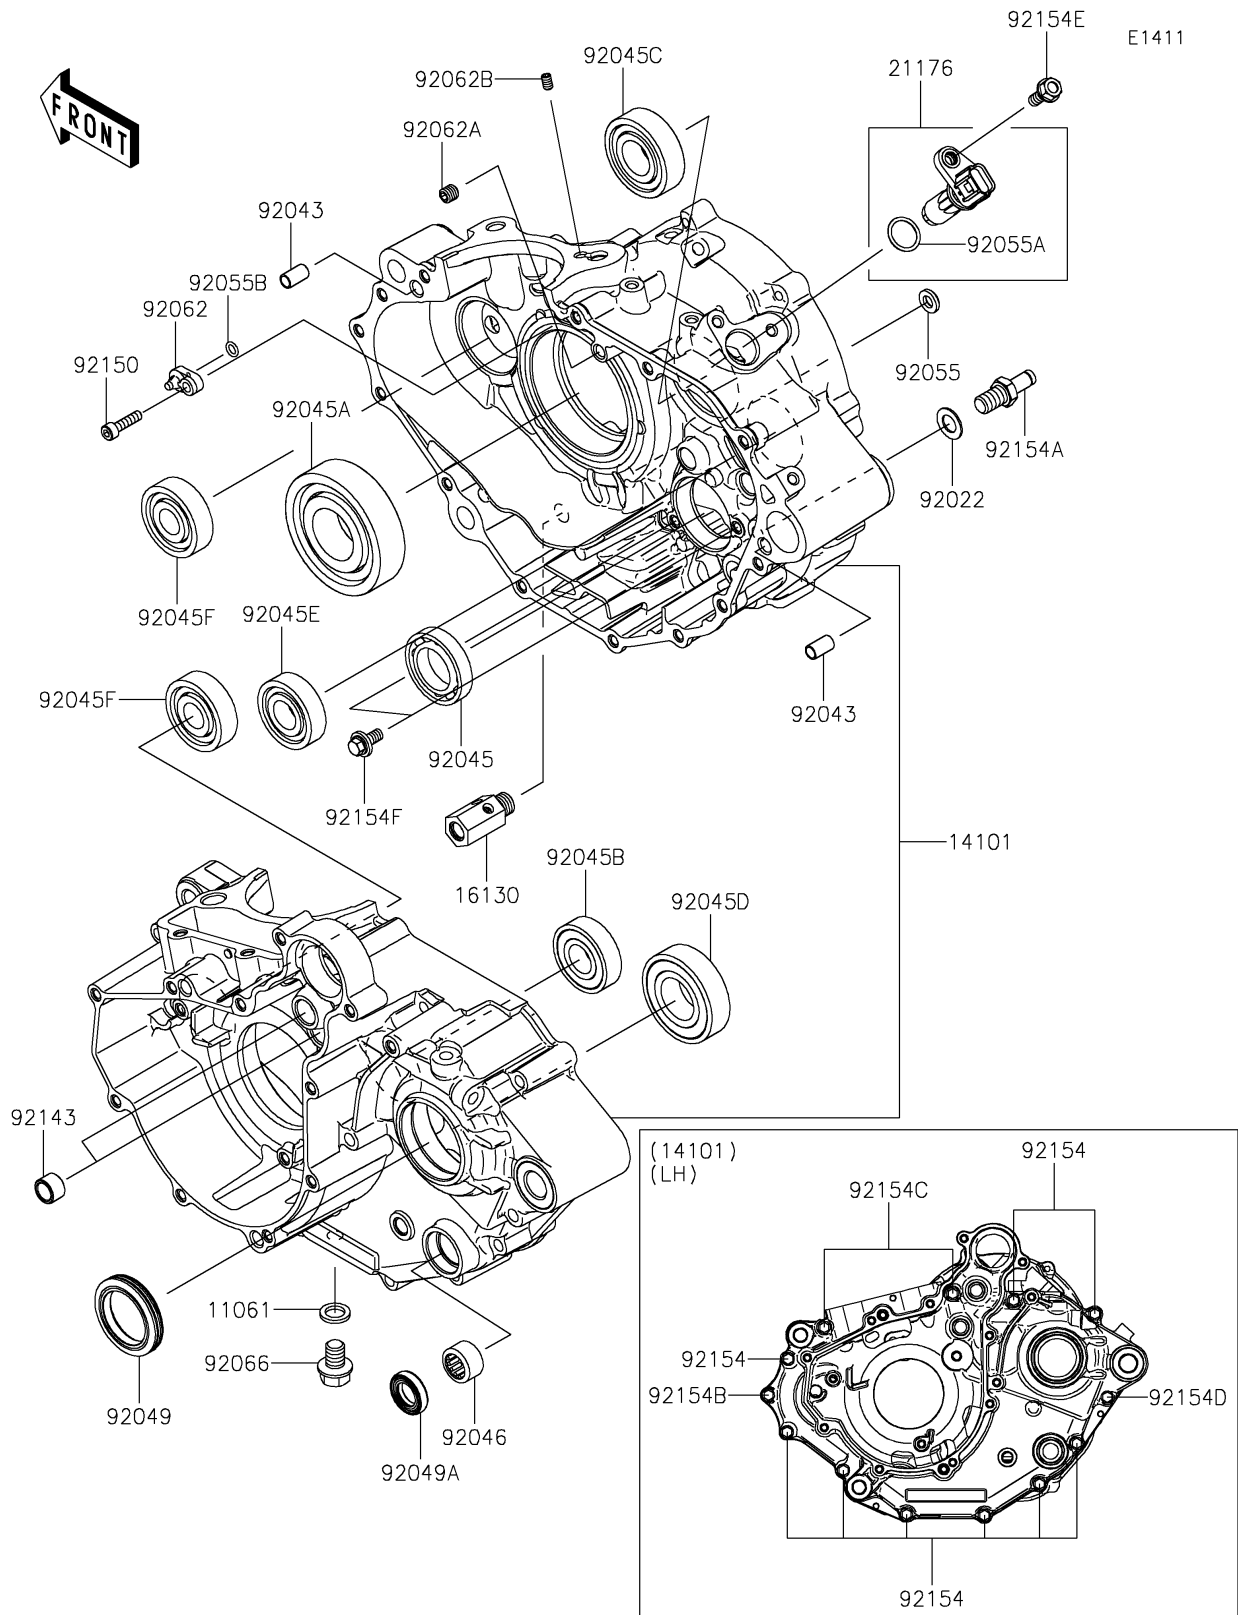

2026 KLX[®] 230R S

PARTS DIAGRAM

Crankcase

2026 KLX[®] 230R S

PARTS LIST

Crankcase

ITEM NAME

PART NUMBER

QUANTITY
