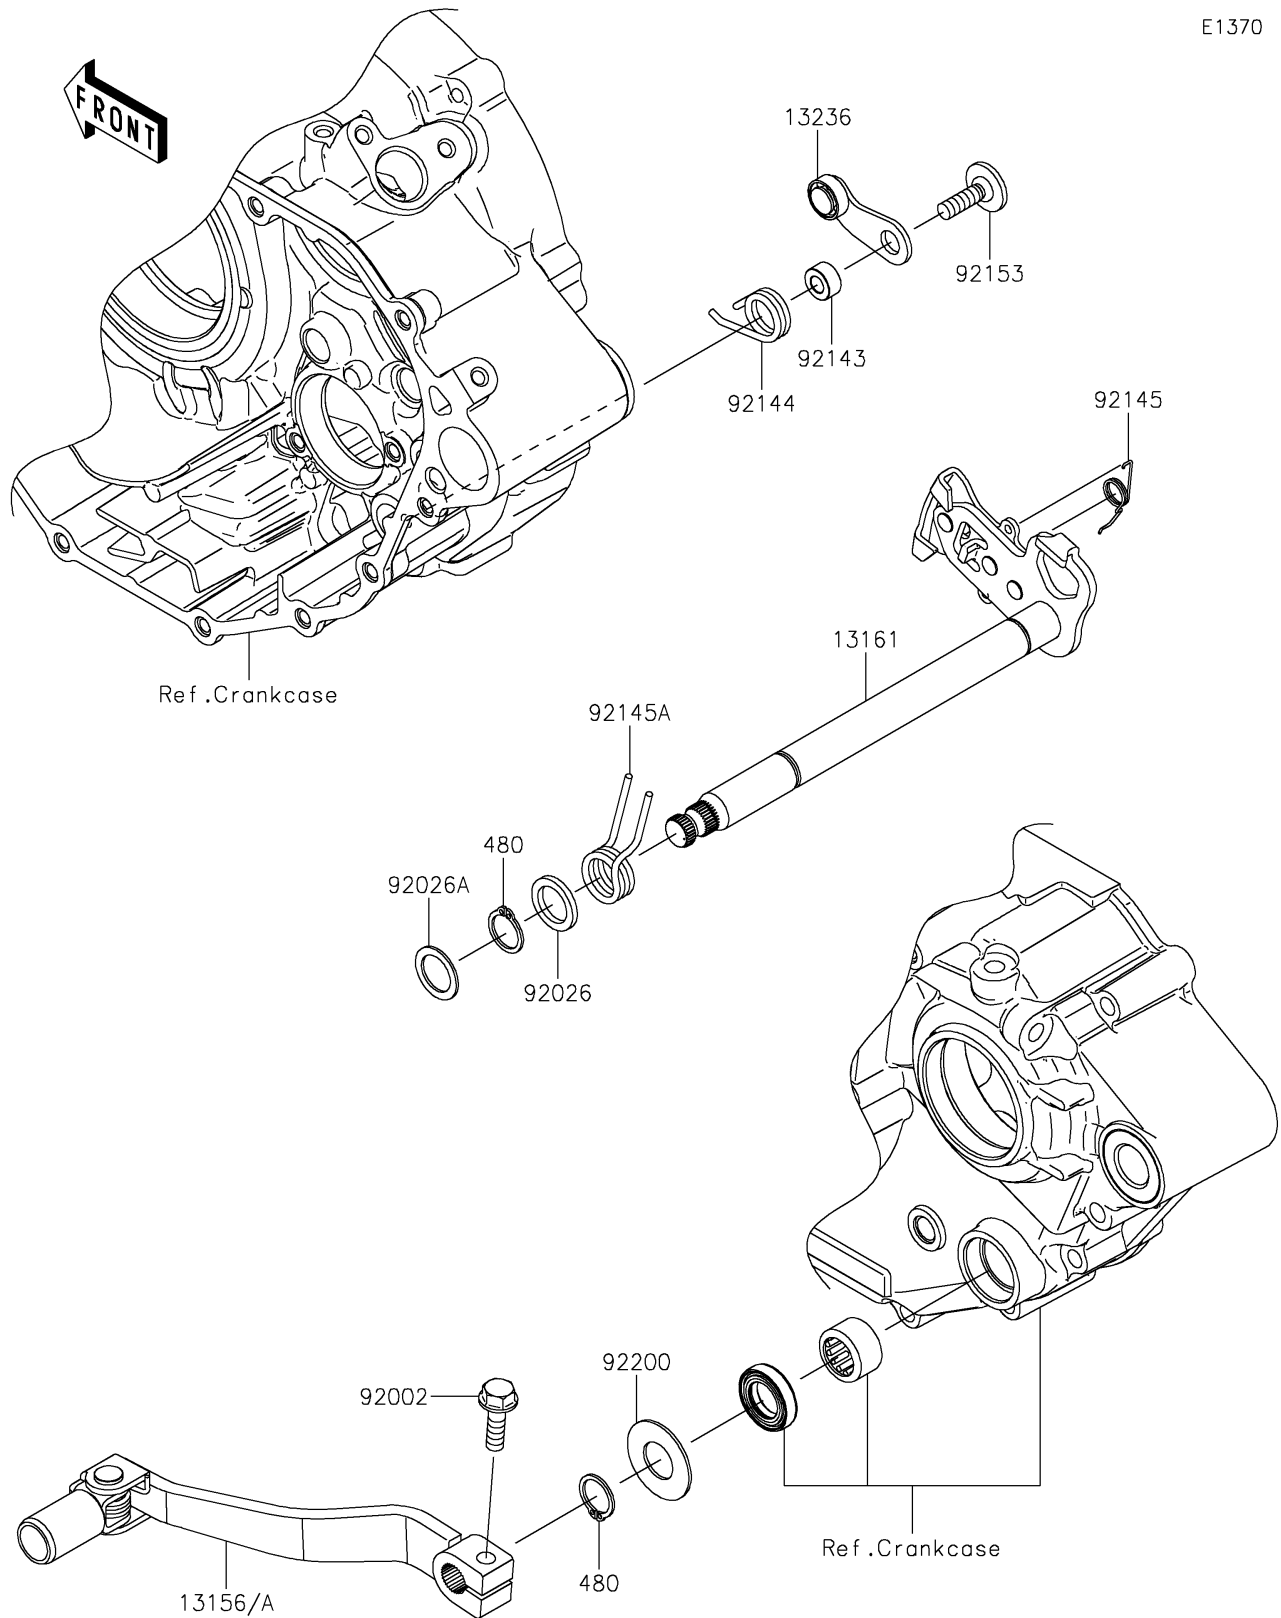

2026 KLX[®] 230R S

PARTS DIAGRAM

Gear Change Mechanism

E1370

2026 KLX[®] 230R S

PARTS LIST

Gear Change Mechanism

ITEM NAME

PART NUMBER

QUANTITY
