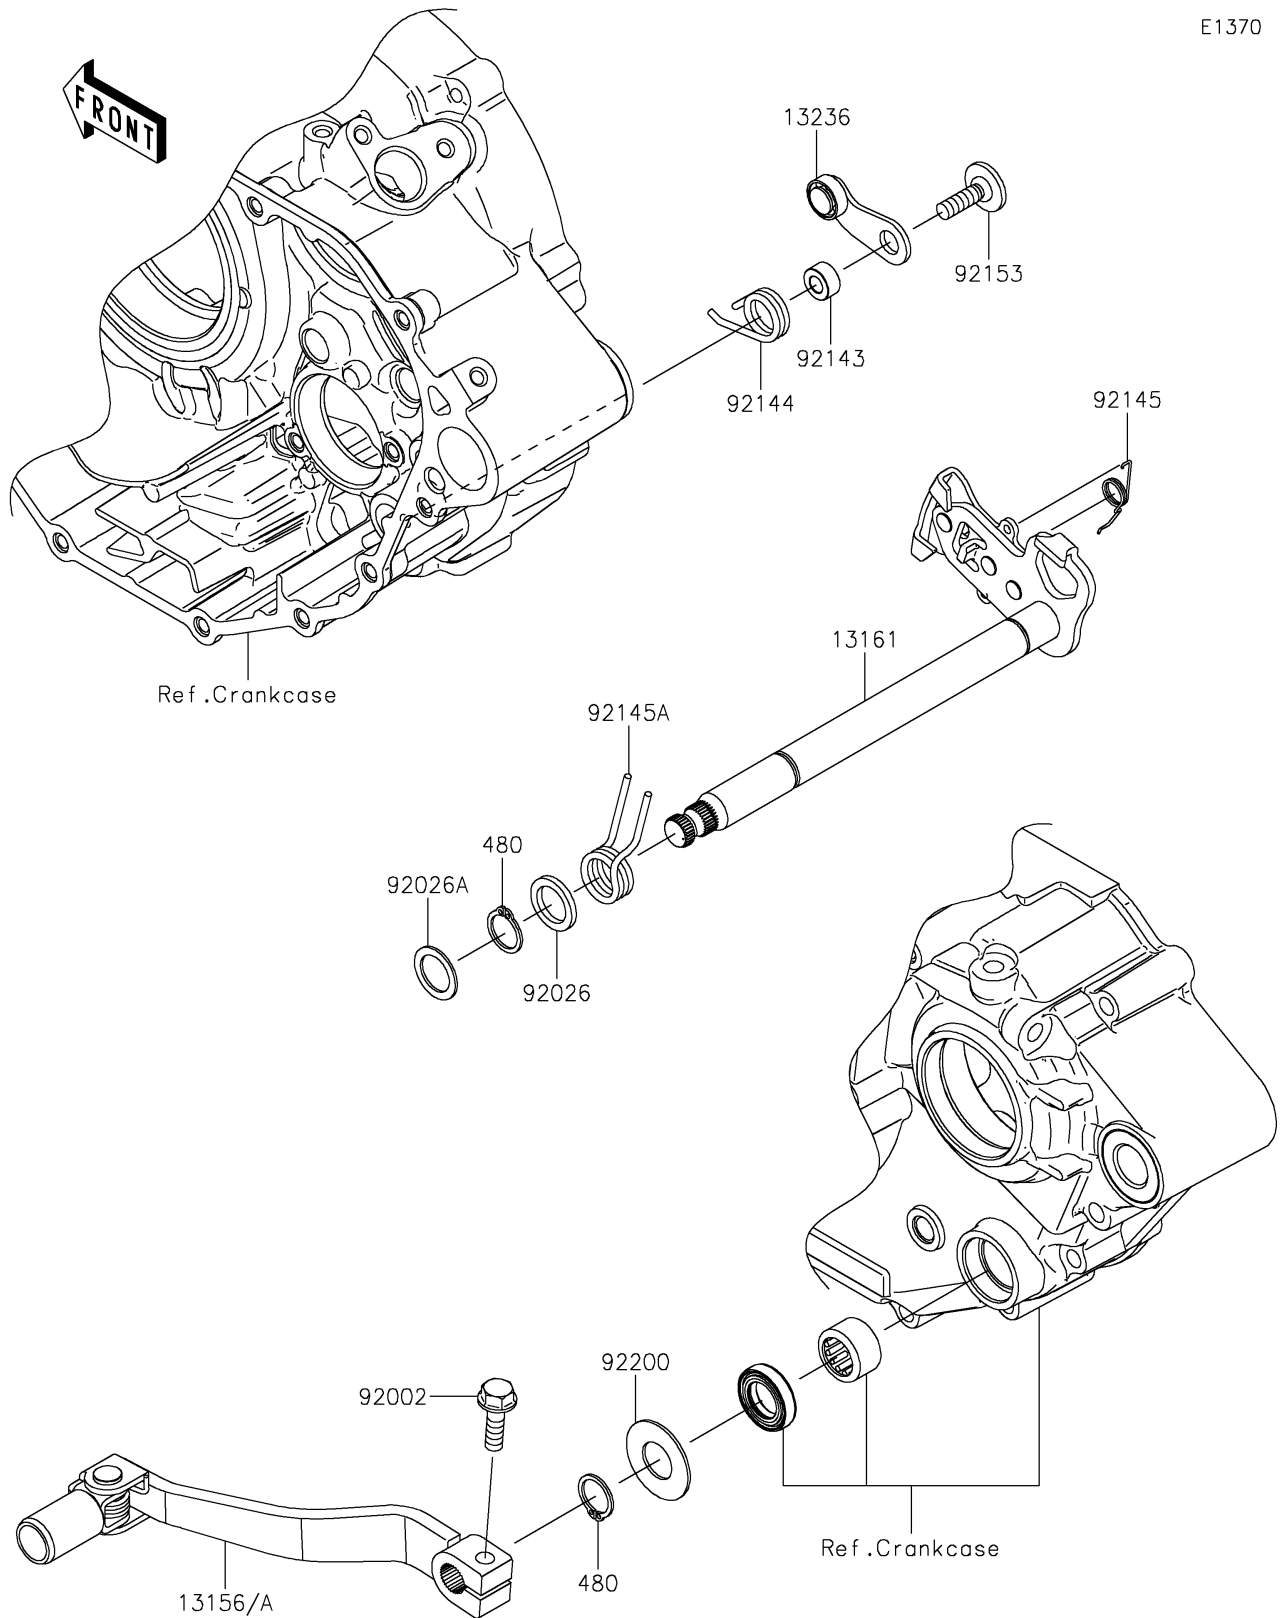

2025 KLX[®] 230R S

PARTS DIAGRAM

Gear Change Mechanism

E1370

2025 KLX[®] 230R S

PARTS LIST

Gear Change Mechanism

ITEM NAME

PART NUMBER

QUANTITY
