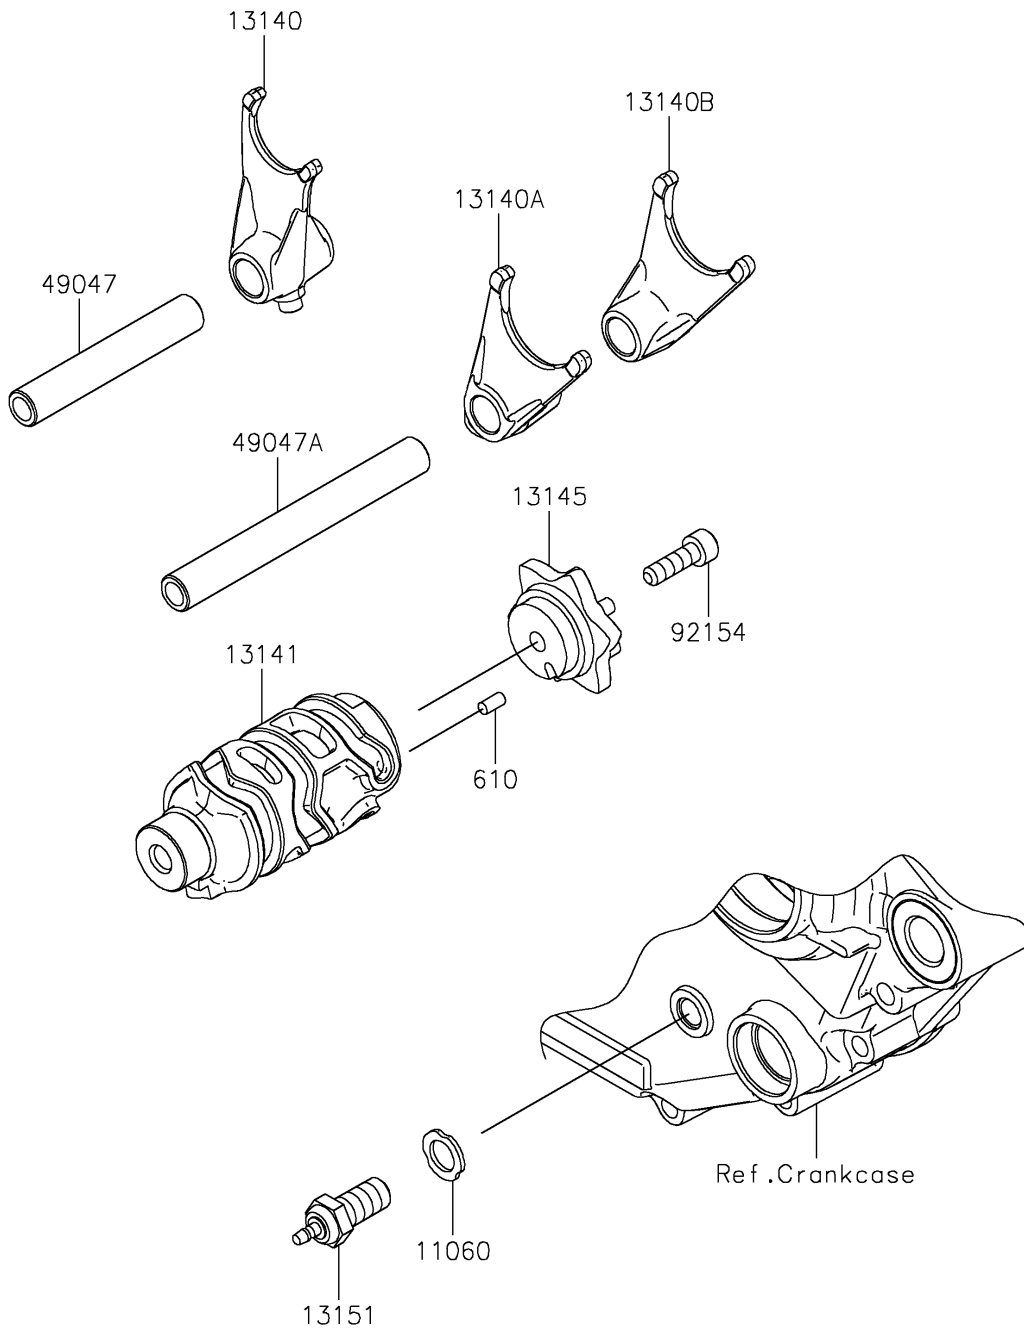

2026 KLX[®] 230R S

PARTS DIAGRAM

Gear Change Drum/Shift Fork(s)

E1362

2026 KLX[®] 230R S

PARTS LIST

Gear Change Drum/Shift Fork(s)

ITEM NAME

PART NUMBER

QUANTITY
