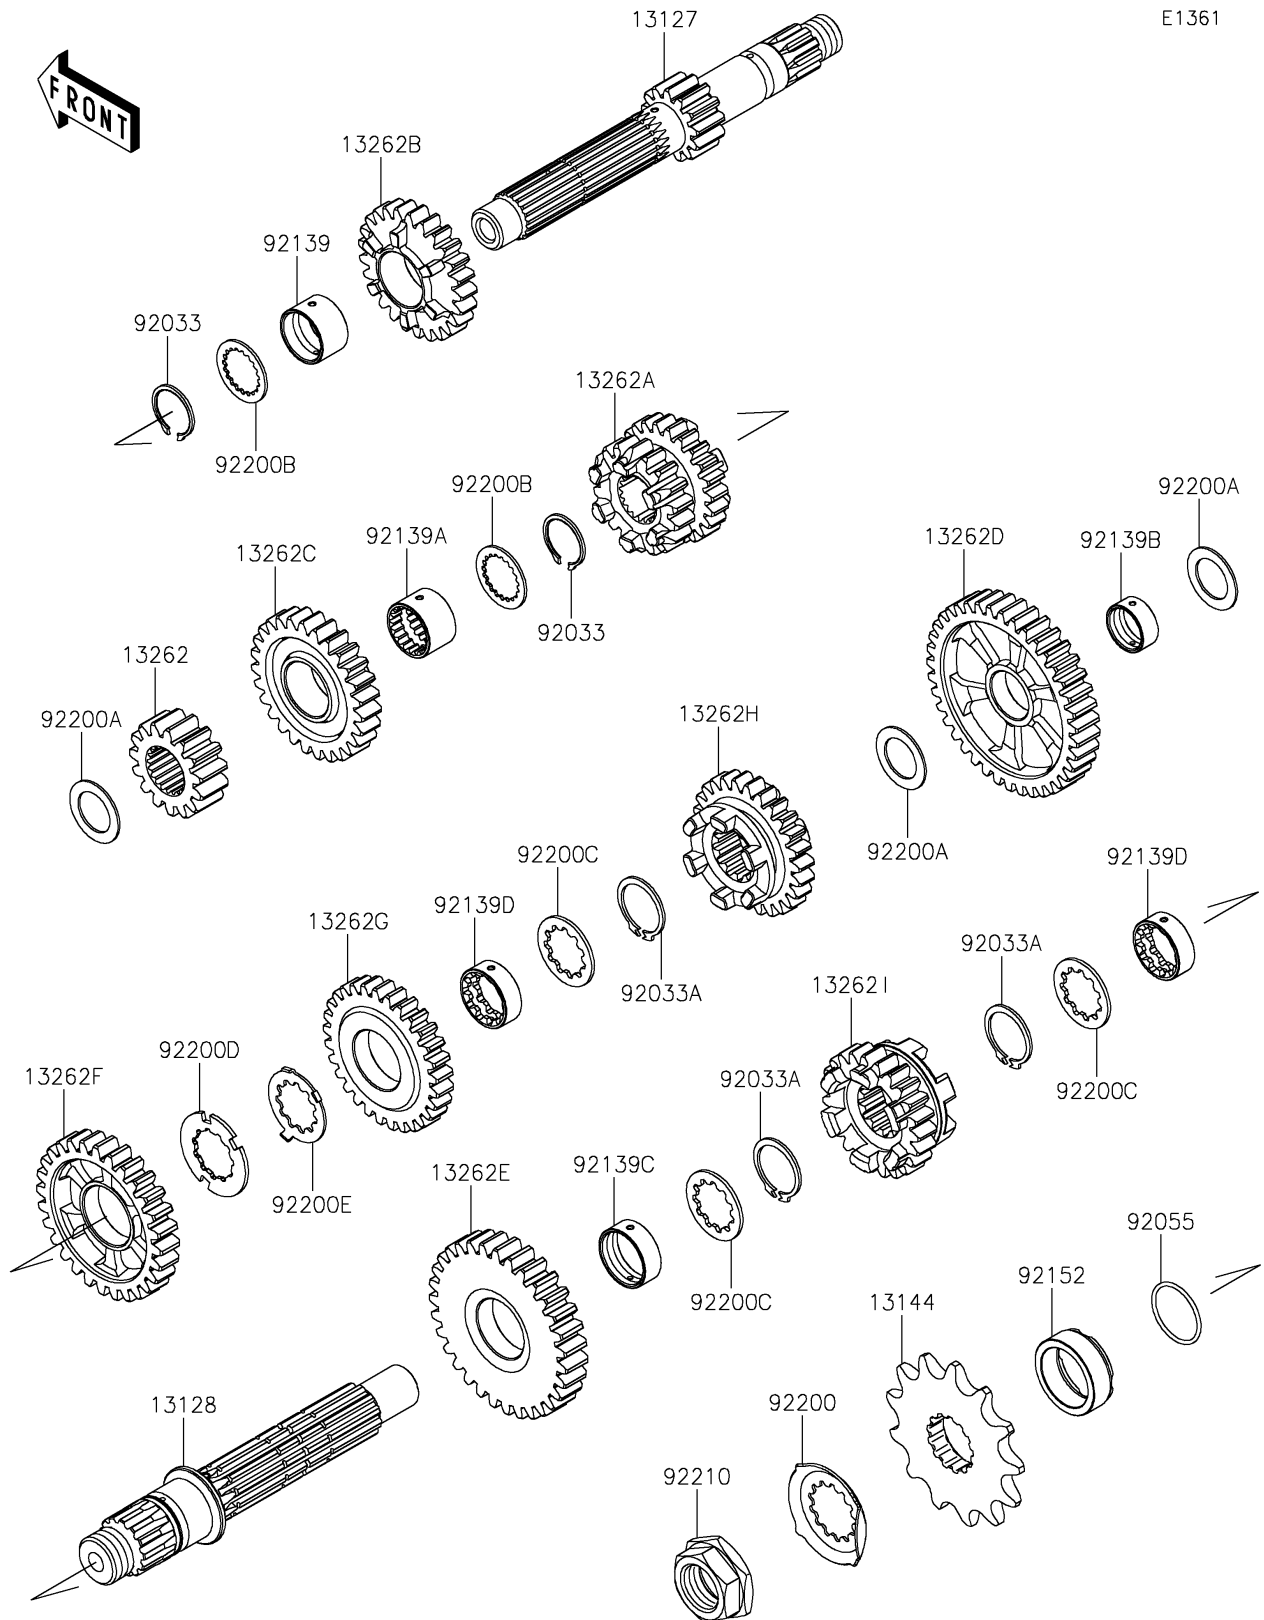

2026 KLX230R S

PARTS DIAGRAM

Transmission

E1361

2026 KLX230R S

PARTS LIST

Transmission

Kawasaki

Let the Good Times Roll®

ITEM NAME

PART NUMBER

QUANTITY
