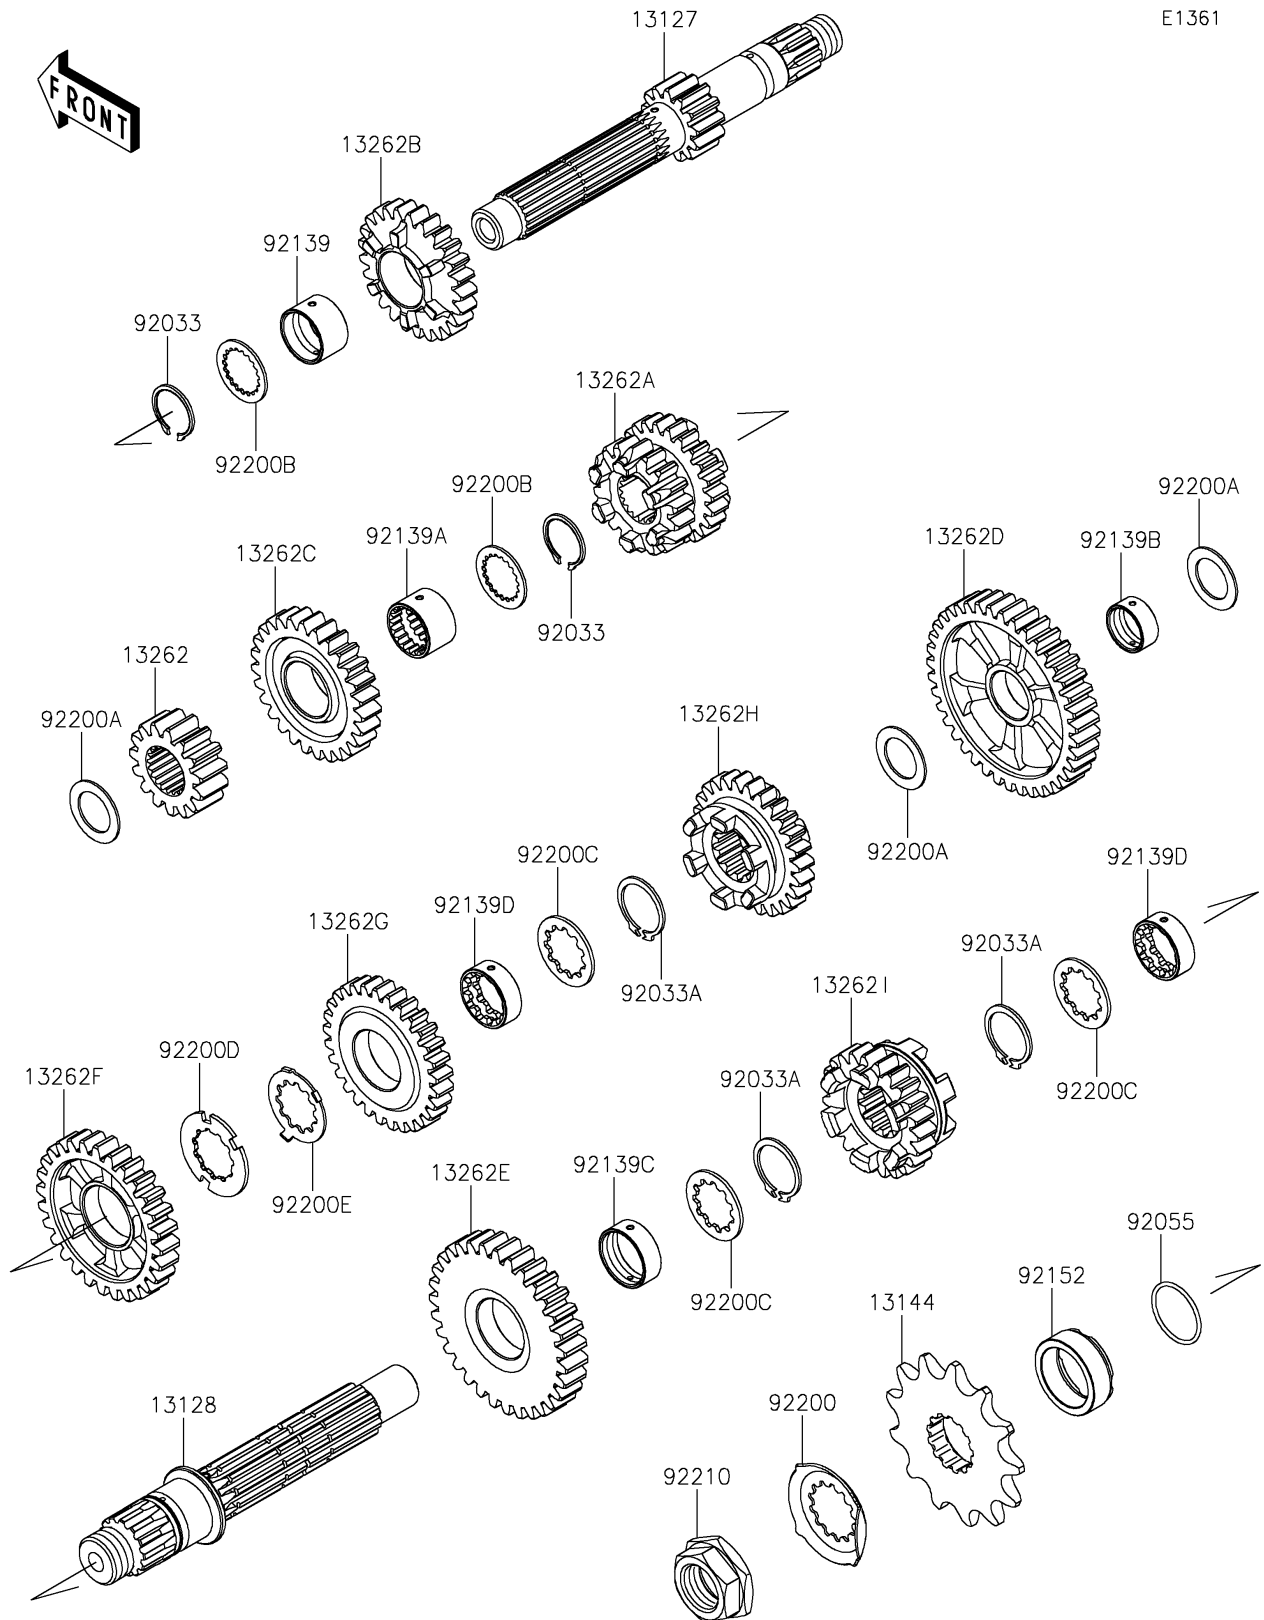

2026 KLX[®]230R S

PARTS DIAGRAM

Transmission

2026 KLX[®] 230R S

PARTS LIST

Transmission

ITEM NAME

PART NUMBER

QUANTITY
