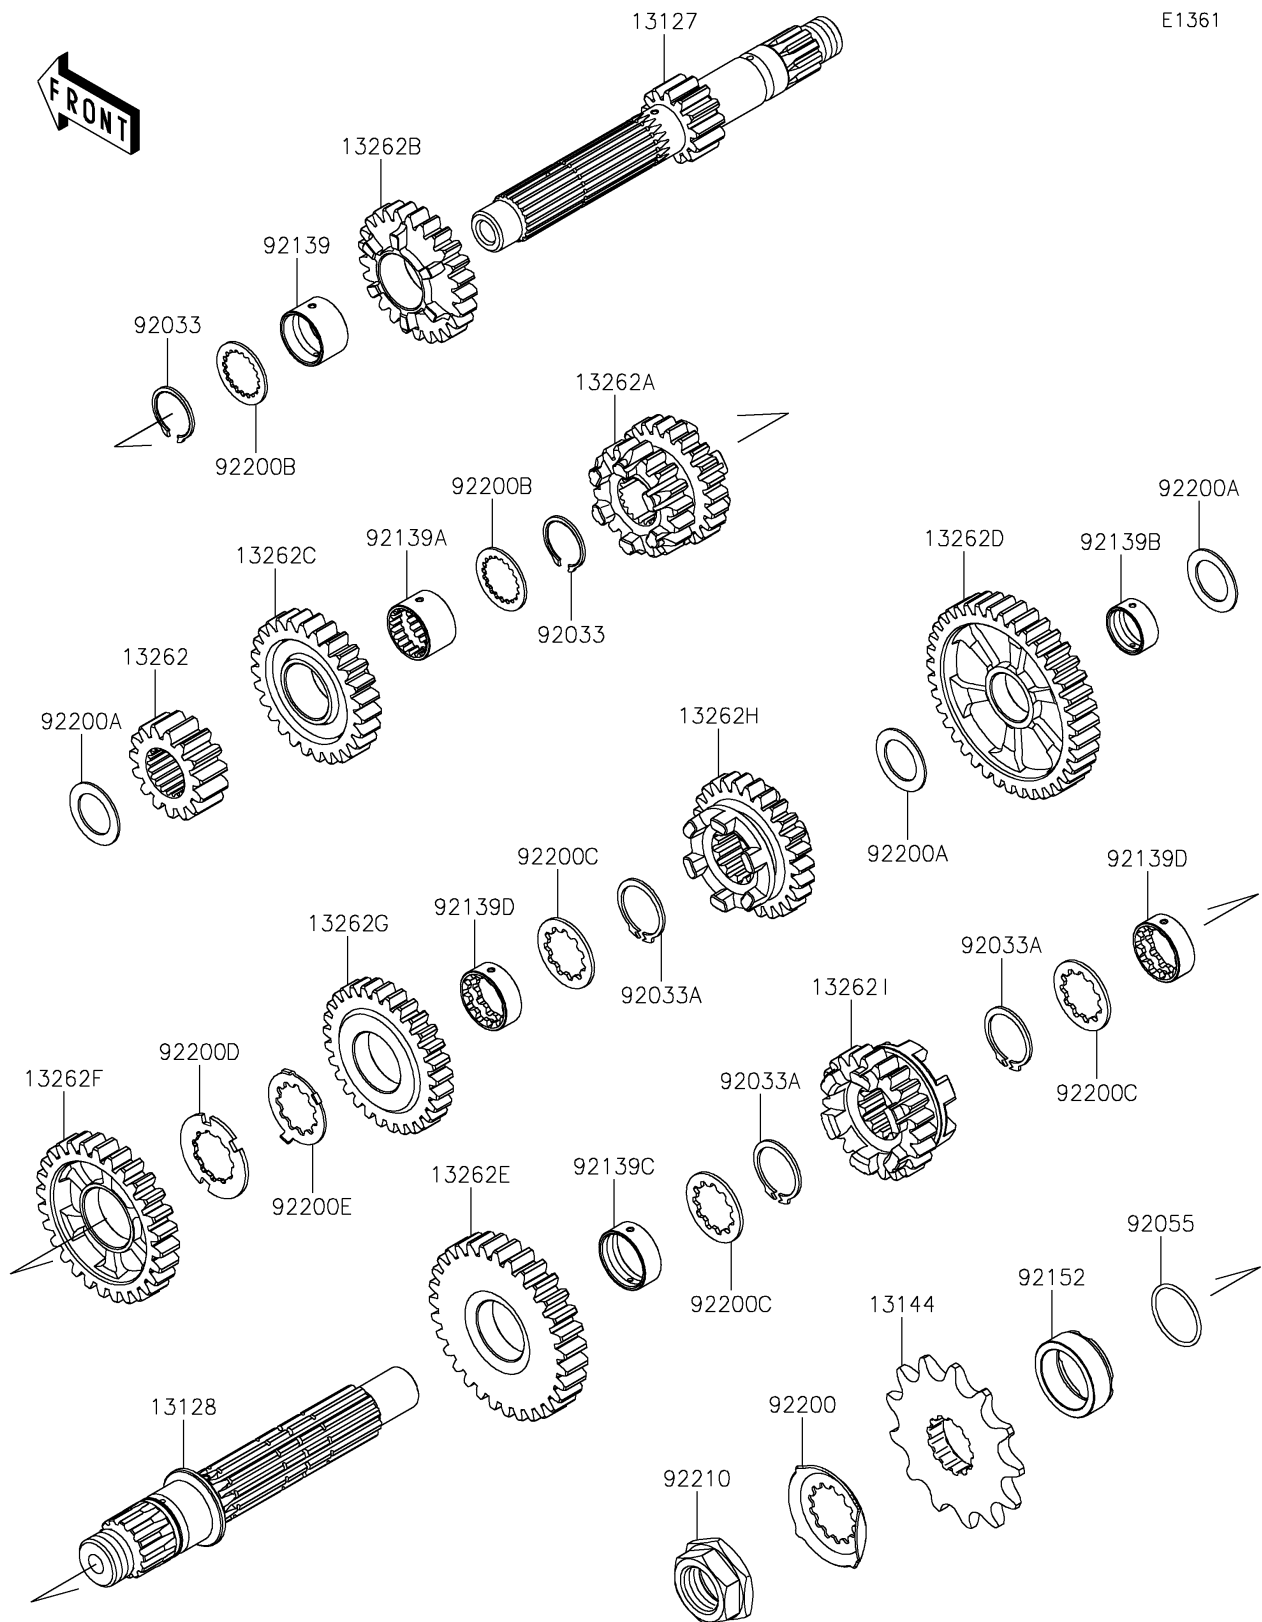

2025 KLX[®]230R S

PARTS DIAGRAM

Transmission

2025 KLX[®] 230R S

PARTS LIST

Transmission

Kawasaki

Let the Good Times Roll[®]

ITEM NAME

PART NUMBER

QUANTITY
