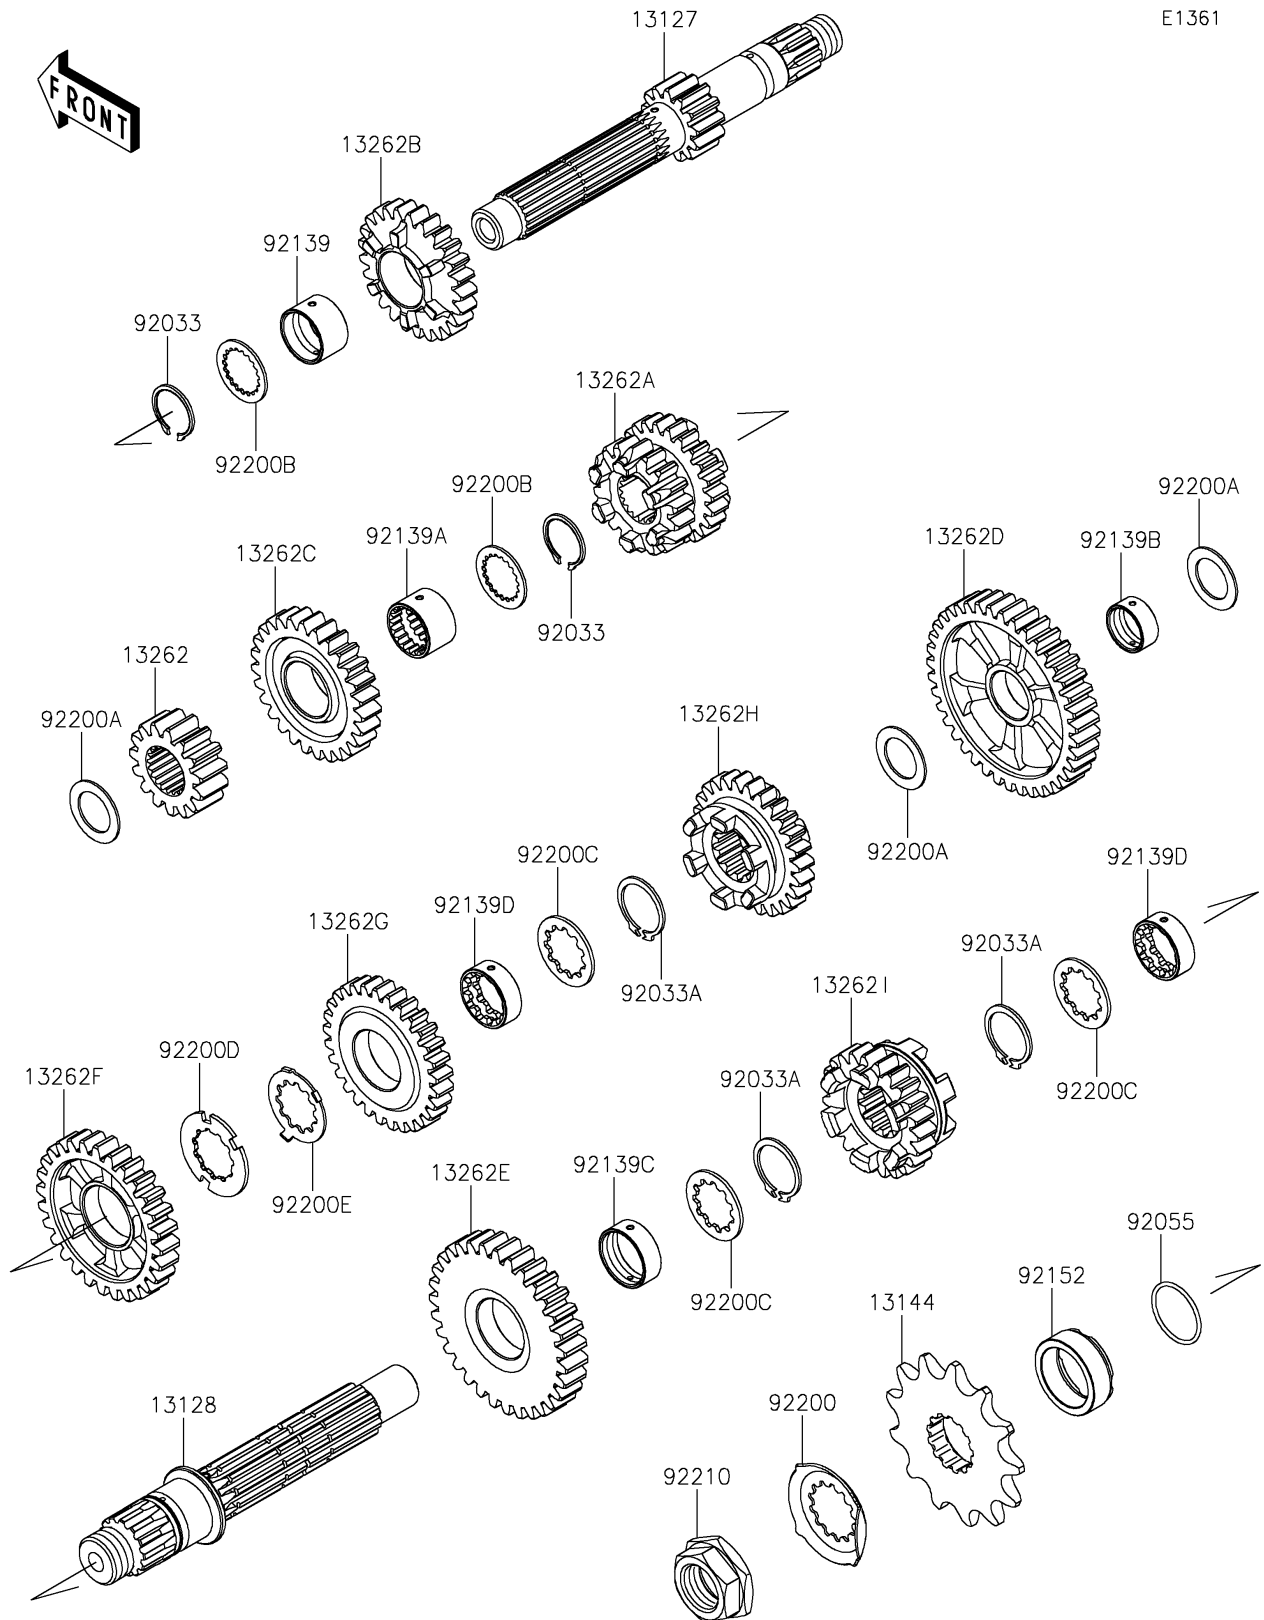

2026 KLX230R S

PARTS DIAGRAM

Transmission