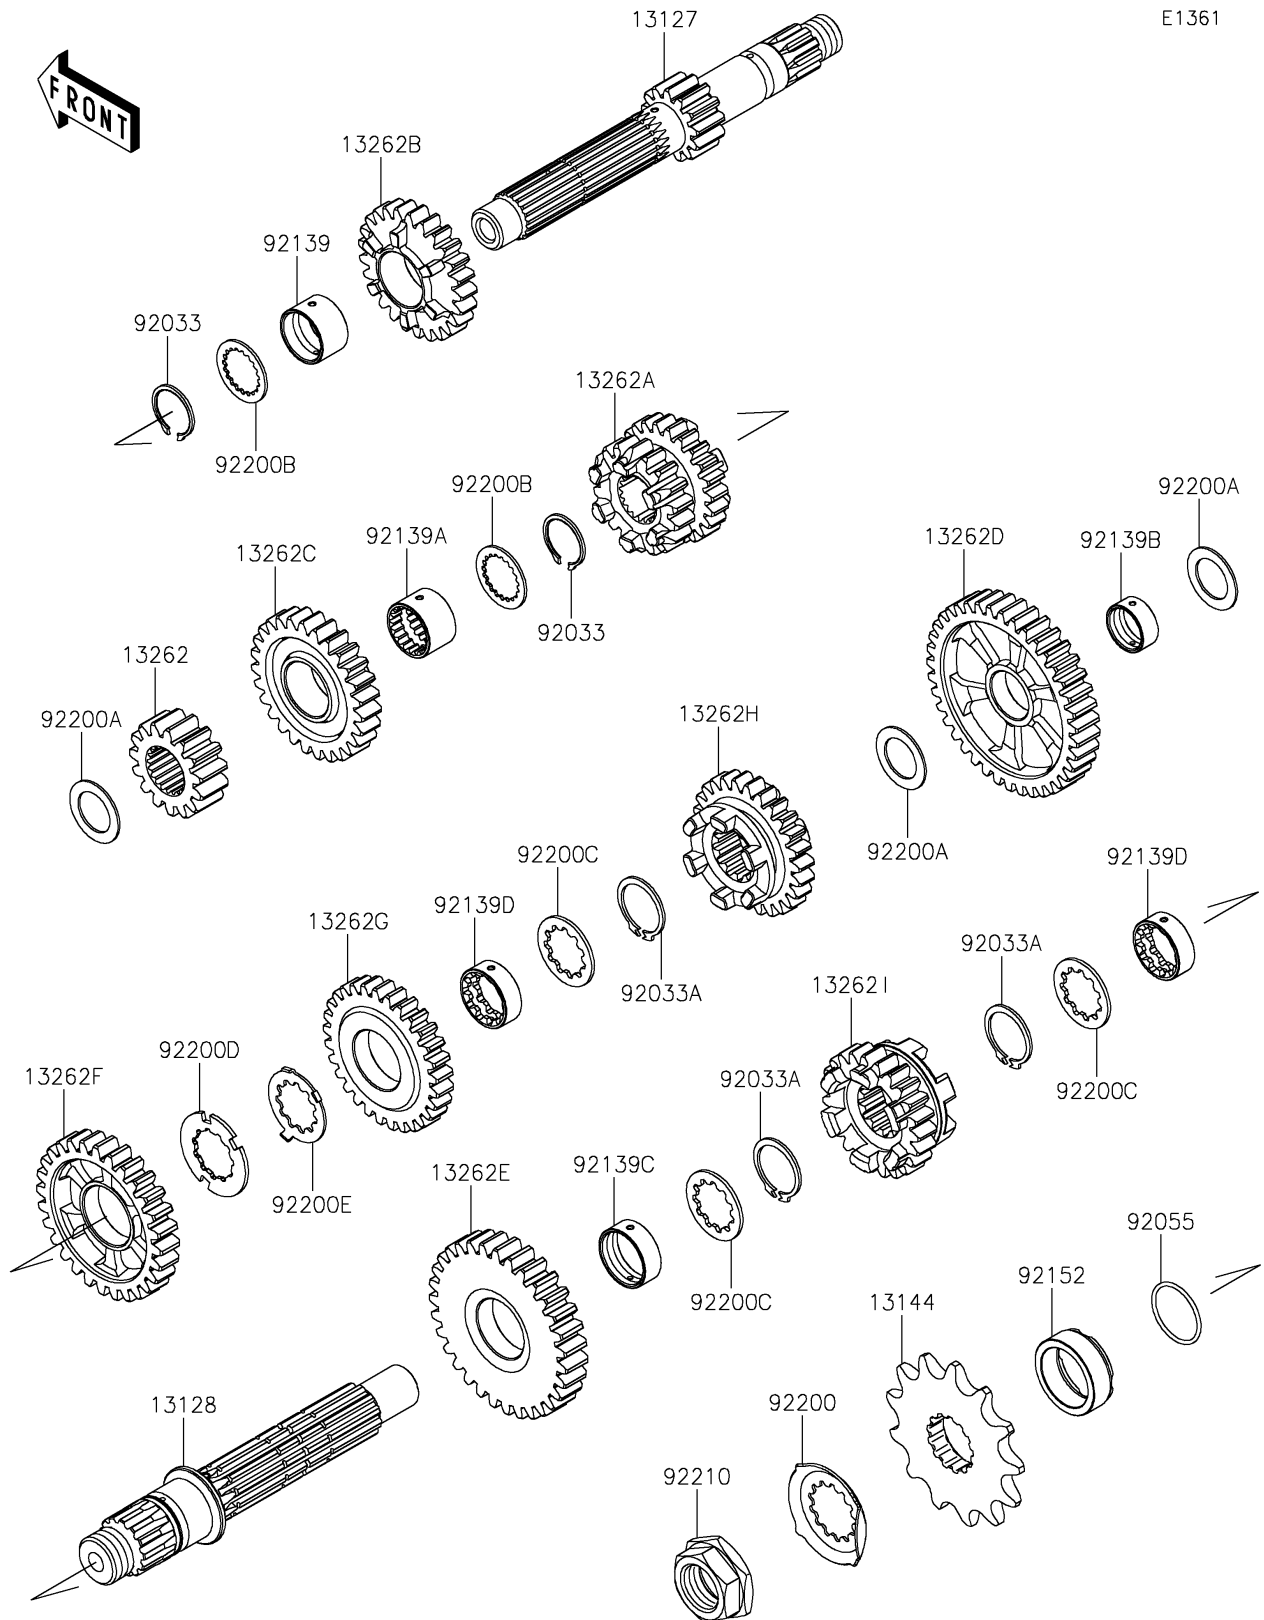

2026 KLX®230R S

PARTS DIAGRAM

Transmission

E1361