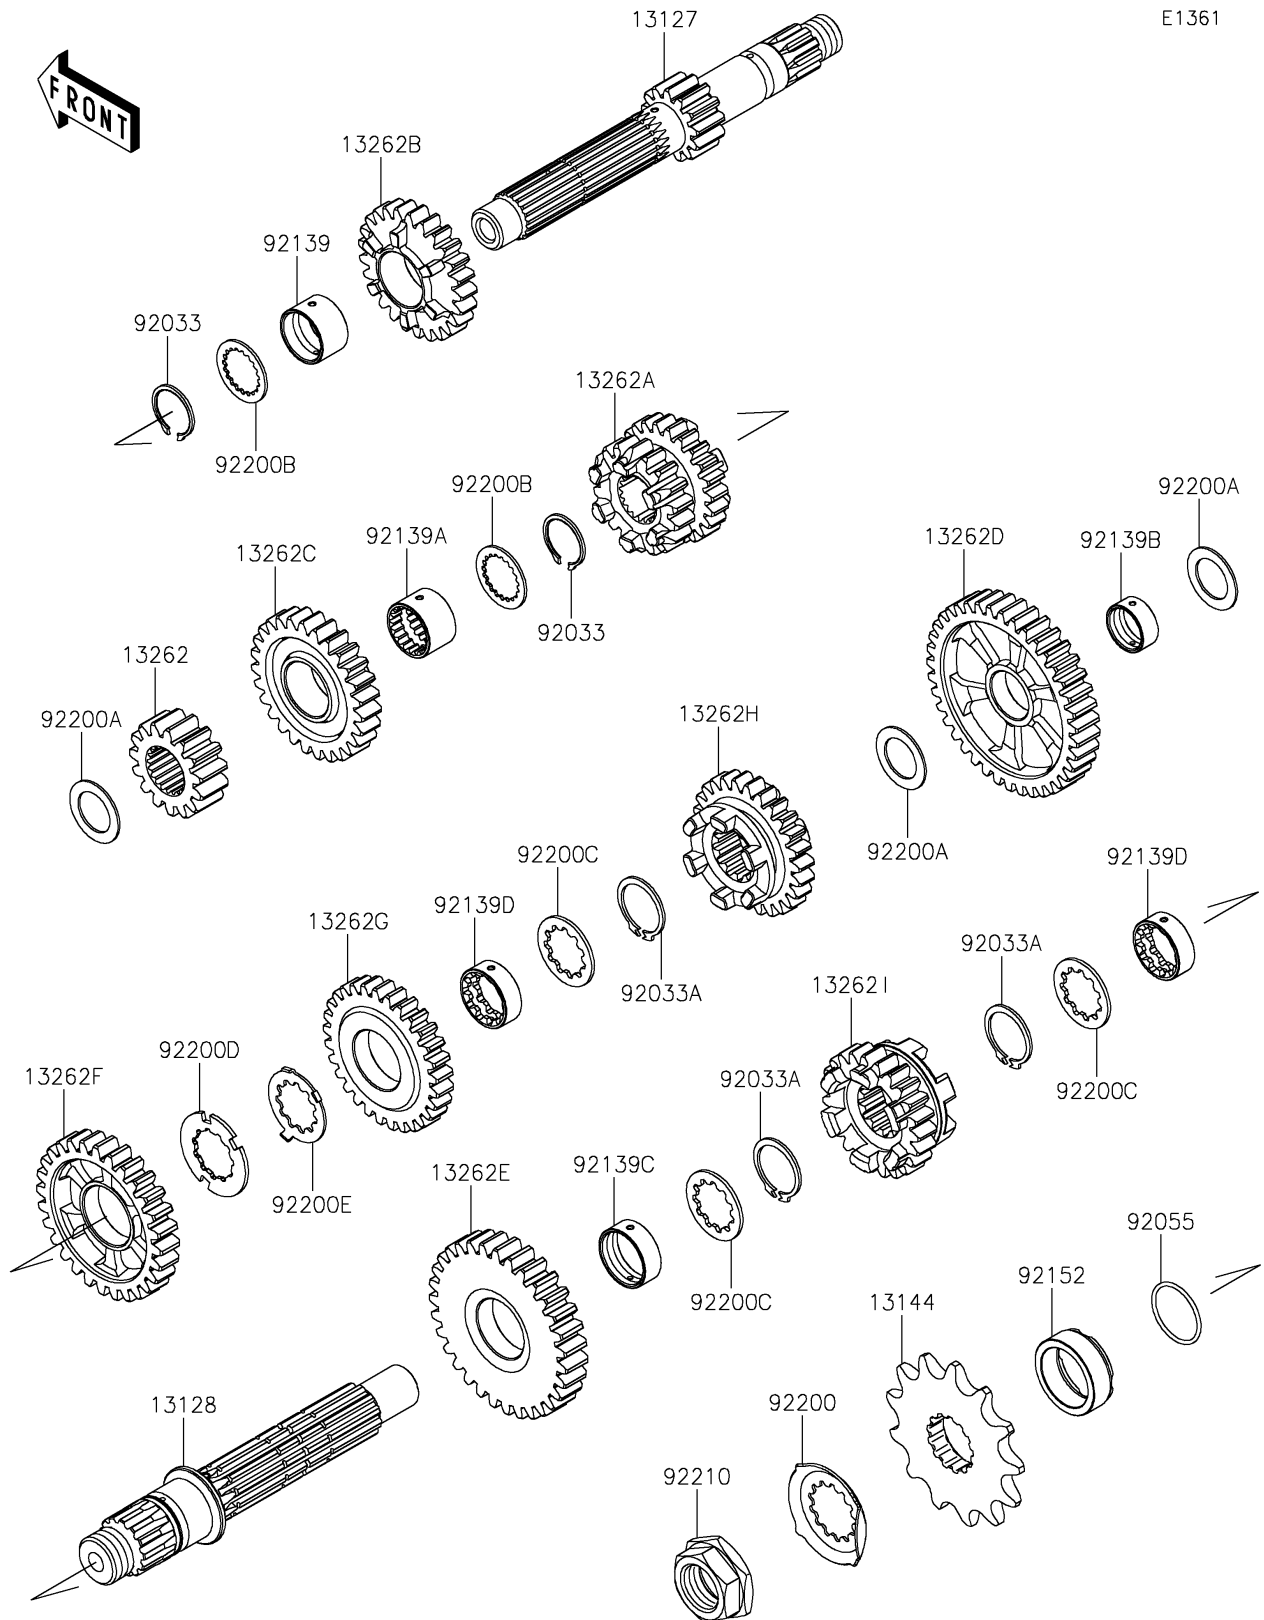

## PARTS DIAGRAM

### Transmission

E1361

## PARTS LIST

### Transmission

ITEM NAME	PART NUMBER	QUANTITY
SHAFT-TRANSMISSION INPUT (Ref # 13127)	13127-0698	1
SHAFT-TRANSMISSION OUTPUT (Ref # 13128)	13128-0712	1
SPROCKET-OUTPUT,13T (Ref # 13144)	13144-0591	1
GEAR,INPUT 2ND,15T (Ref # 13262)	13262-1368	1
GEAR,INPUT 3RD&4TH,18T&23T (Ref # 13262A)	13262-1369	1
GEAR,INPUT 5TH,25T (Ref # 13262B)	13262-1370	1
GEAR,INPUT 6TH,27T (Ref # 13262C)	13262-1371	1
GEAR,OUTPUT LOW,39T (Ref # 13262D)	13262-1372	1
GEAR,OUTPUT 2ND,31T (Ref # 13262E)	13262-1373	1
GEAR,OUTPUT 3RD,28T (Ref # 13262F)	13262-1374	1
GEAR,OUTPUT 4TH,29T (Ref # 13262G)	13262-1375	1
GEAR,OUTPUT 5TH,26T (Ref # 13262H)	13262-1376	1
GEAR,OUTPUT 6TH,23T (Ref # 13262I)	13262-1377	1
RING-SNAP (Ref # 92033)	92033-0798	2
RING-SNAP (Ref # 92033A)	92033-0799	3
RING-O,21.5X1.5 (Ref # 92055)	92055-1787	1
BUSHING,20X23X14 (Ref # 92139)	92139-0917	1
BUSHING,17.9X23X14.5 (Ref # 92139A)	92139-0918	1
BUSHING,17X20X8.5 (Ref # 92139B)	92139-0919	1
BUSHING,22X25X8.5 (Ref # 92139C)	92139-0920	1
BUSHING,18.7X25X8.6 (Ref # 92139D)	92139-0921	2
COLLAR (Ref # 92152)	92152-1350	1
WASHER (Ref # 92200)	92200-1720	1
WASHER,17.2X26X1 (Ref # 92200A)	92200-2223	3
WASHER,20X26X1.2 (Ref # 92200B)	92200-2224	2
WASHER,22.3X29X1.5 (Ref # 92200C)	92200-2226	3
WASHER (Ref # 92200D)	92200-2227	1
WASHER (Ref # 92200E)	92200-2228	1
NUT,20MM (Ref # 92210)	92210-0850	1