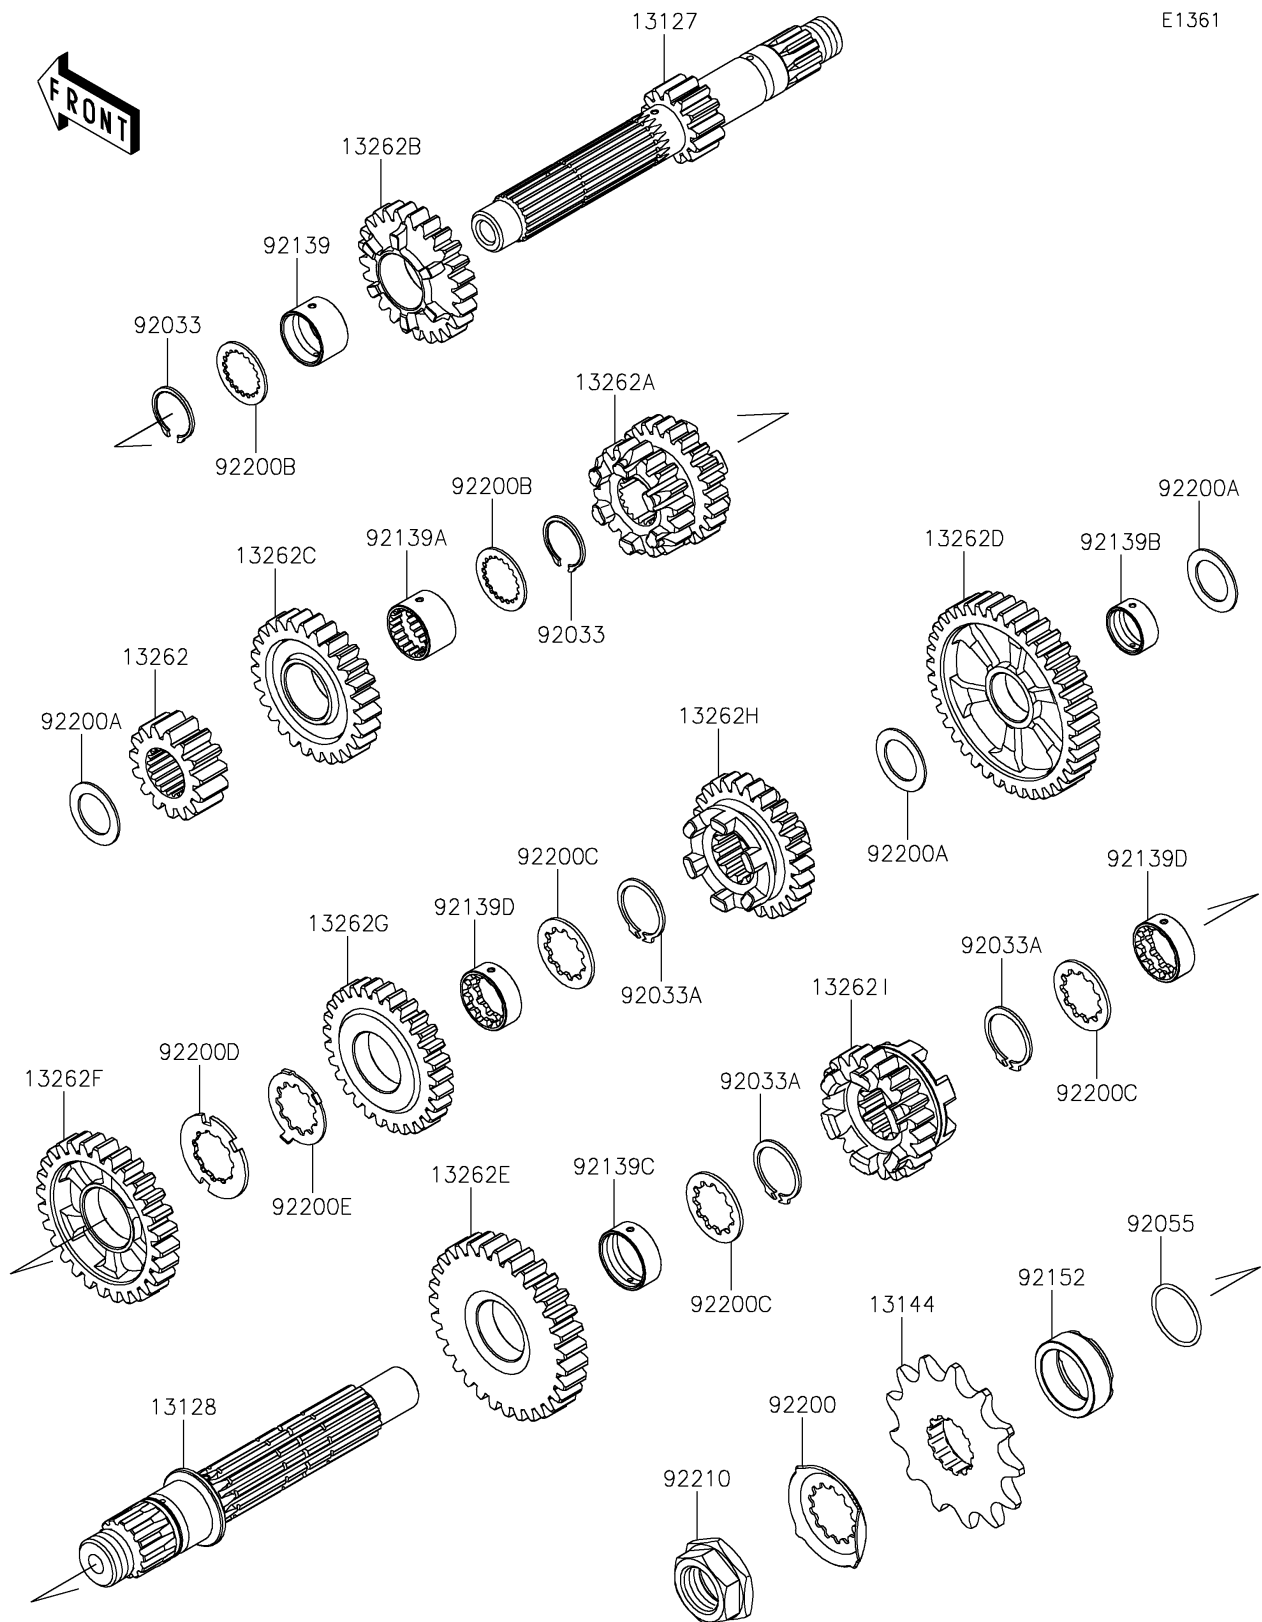

2025 KLX®230R S

PARTS DIAGRAM

Transmission

E1361