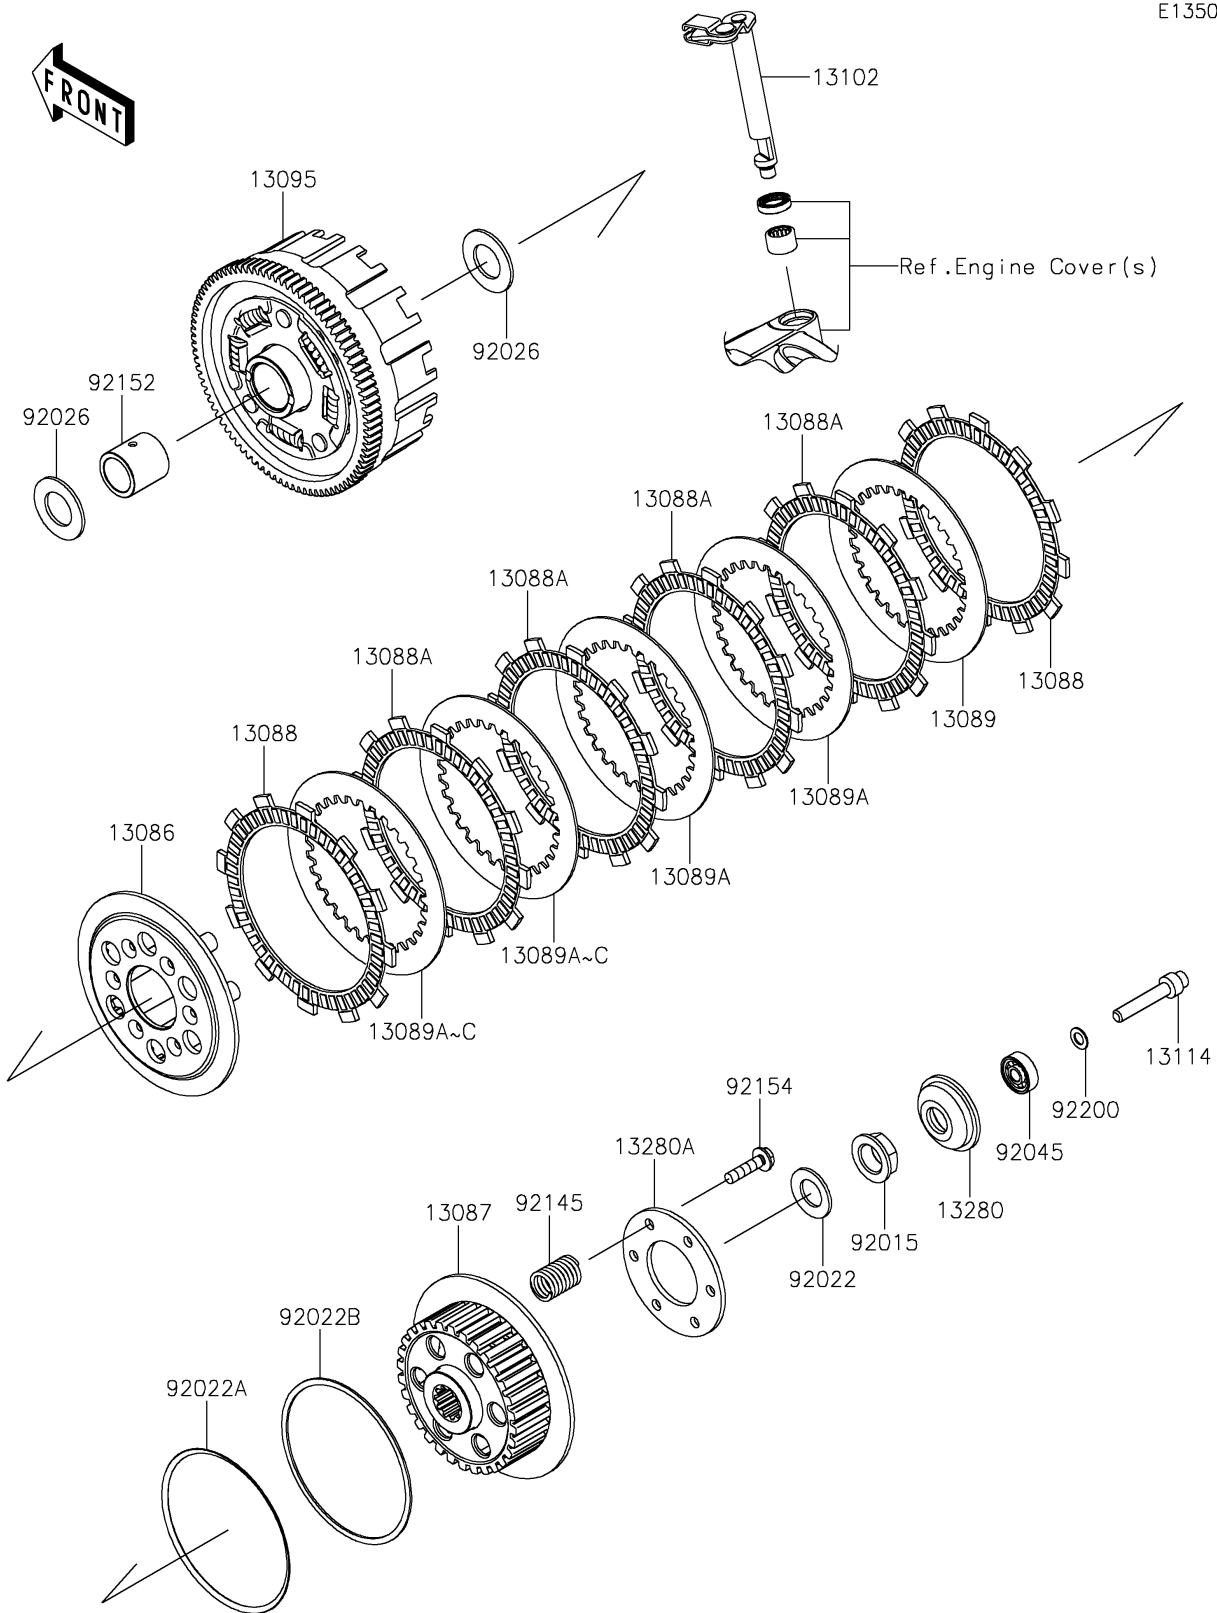

2025 KLX[®]230R S

PARTS DIAGRAM

Clutch

E1350

2025 KLX[®] 230R S

PARTS LIST

Clutch

ITEM NAME

PART NUMBER

QUANTITY
