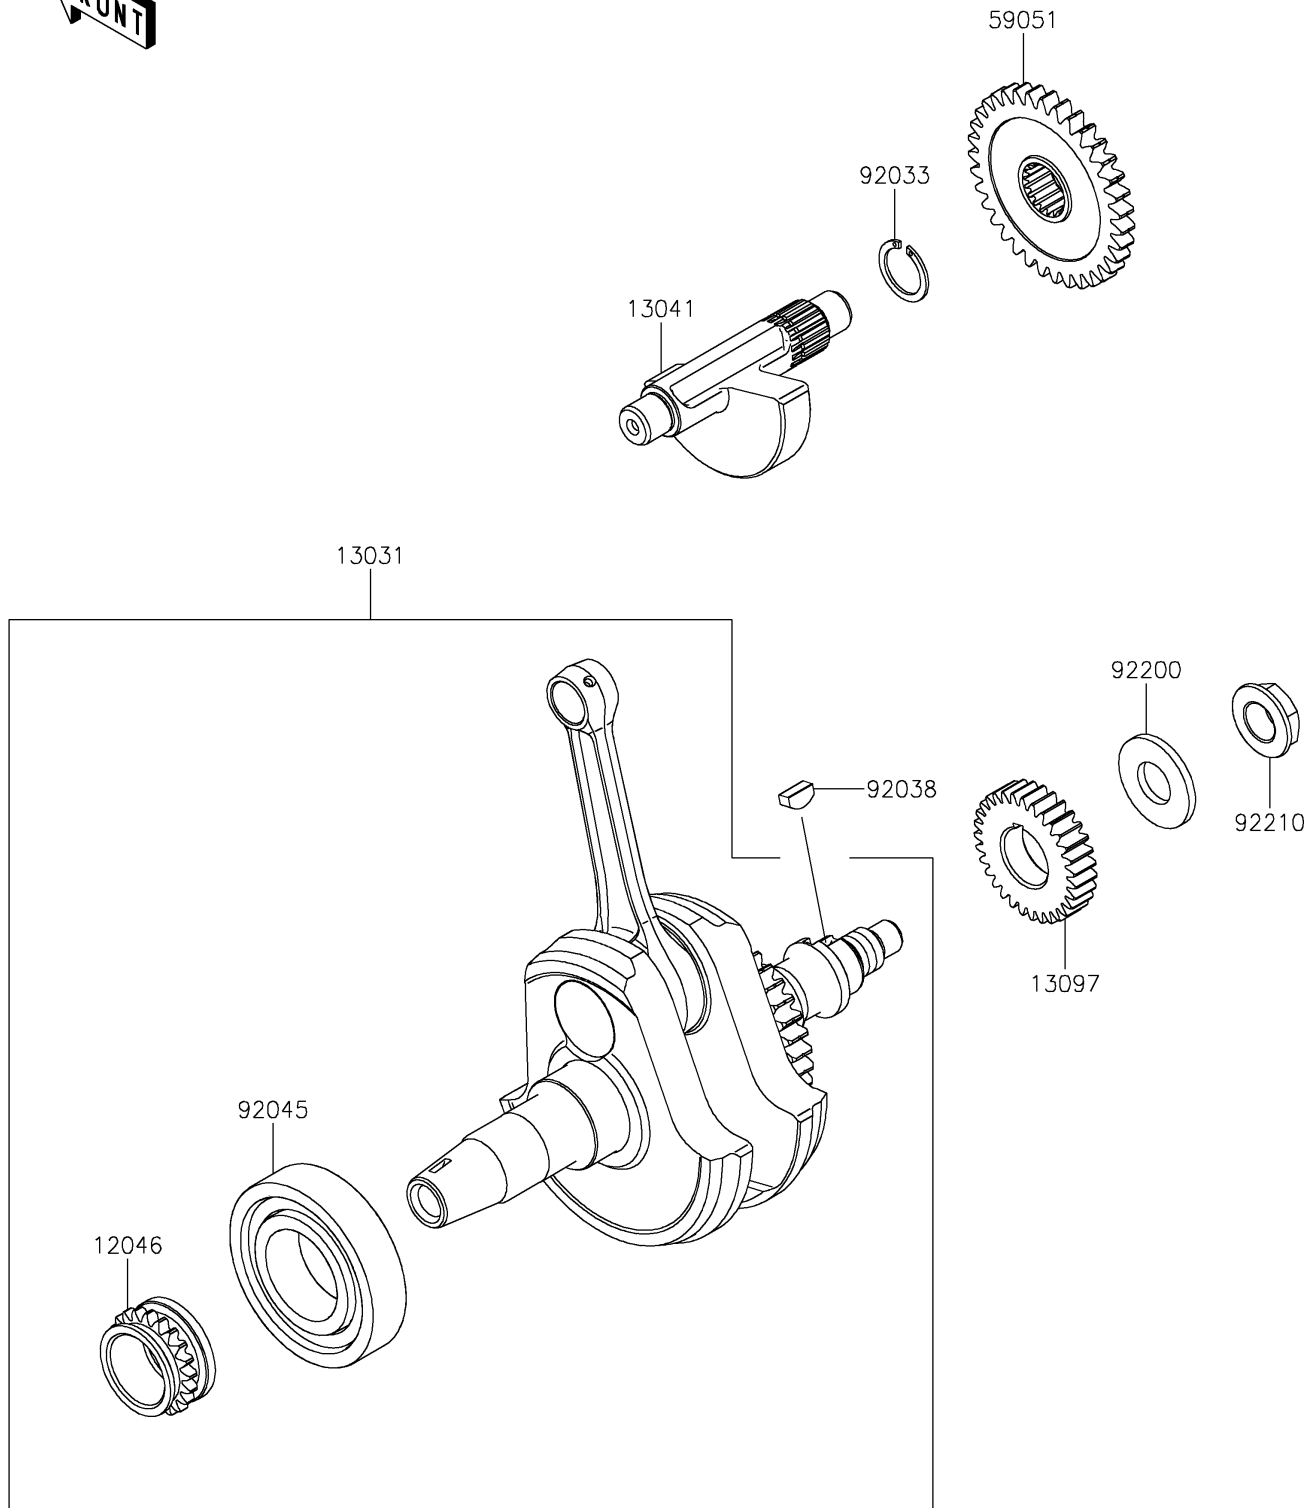

2026 KLX[®] 230R S

PARTS DIAGRAM

Crankshaft

E1321

2026 KLX[®] 230R S

PARTS LIST

Crankshaft

Kawasaki

Let the Good Times Roll[®]

ITEM NAME

PART NUMBER

QUANTITY
