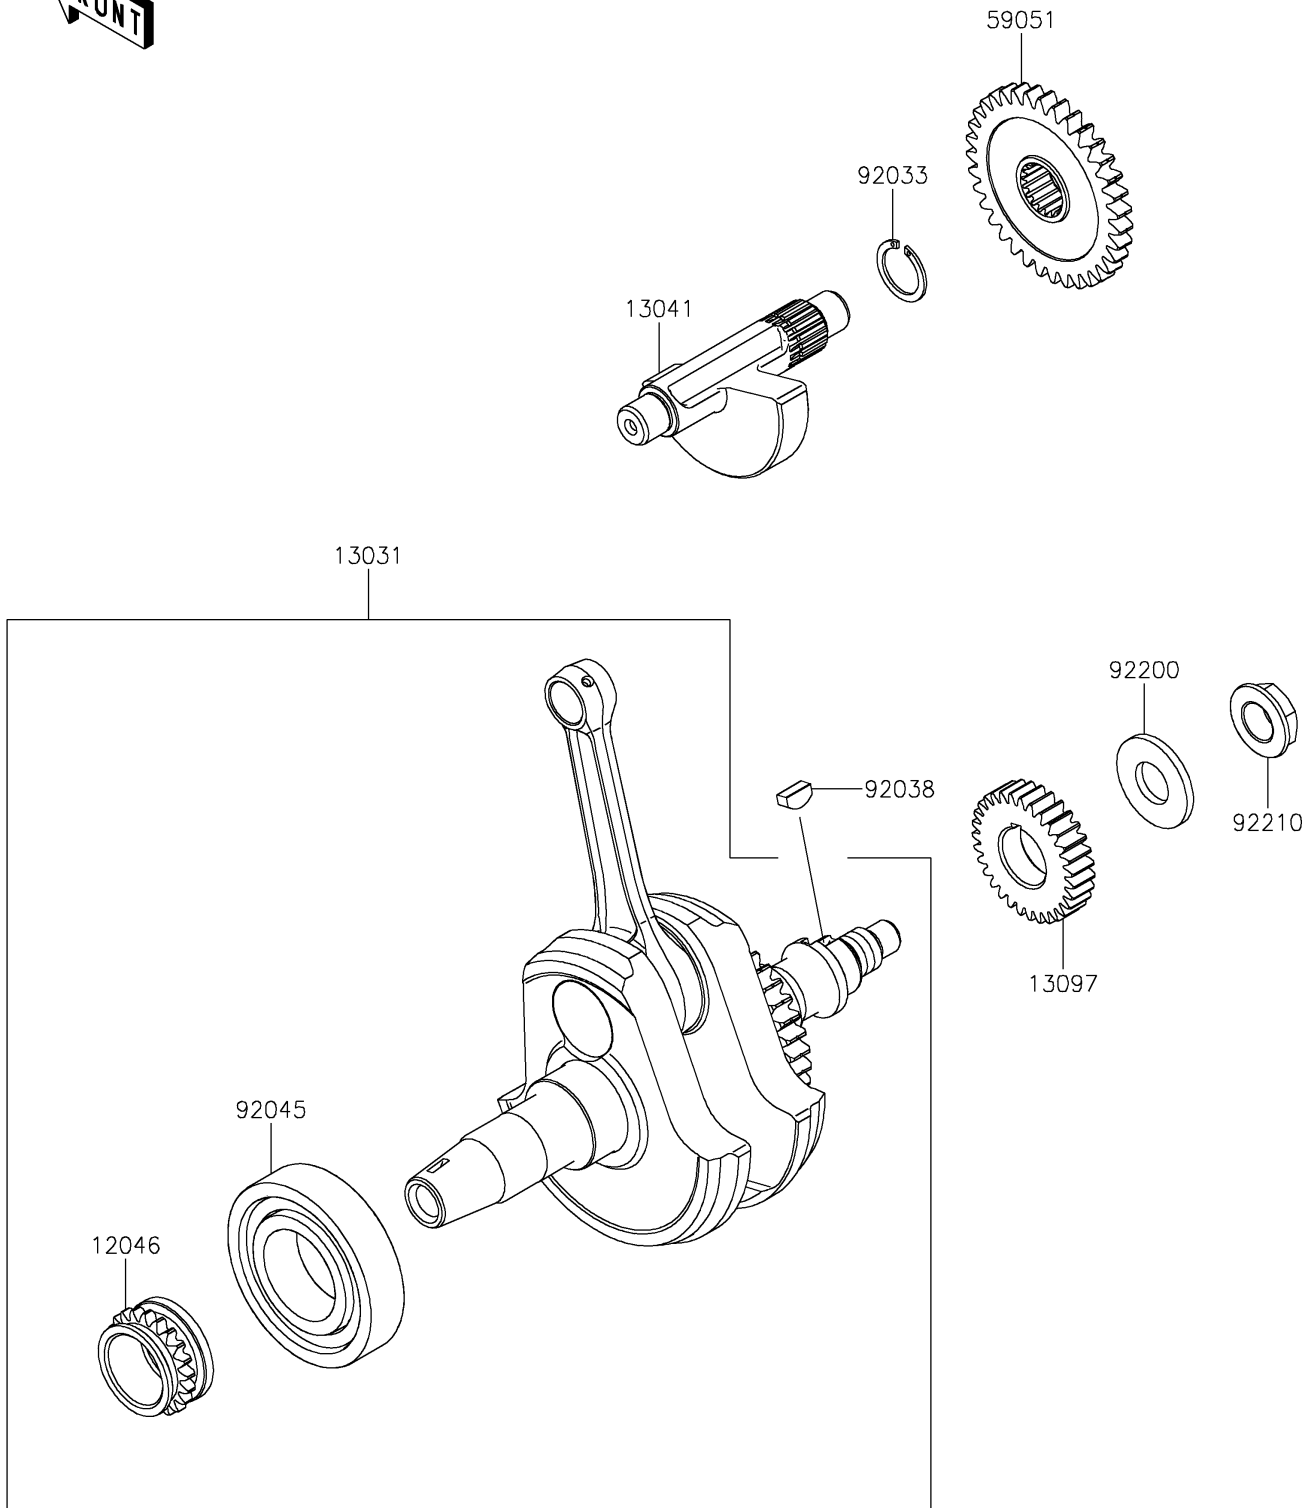

2026 KLX230R S

PARTS DIAGRAM

Crankshaft

E1321

2026 KLX230R S

PARTS LIST

Crankshaft

ITEM NAME	PART NUMBER	QUANTITY
SPROCKET,21T (Ref # 12046)	12046-0613	1
CRANKSHAFT-COMP (Ref # 13031)	13031-1522	1
BALANCER (Ref # 13041)	13041-0571	1
GEAR-PRIMARY SPUR,31T (Ref # 13097)	13097-0603	1
GEAR-SPUR,BALANCER,DRIVEN,35T (Ref # 59051)	59051-0864	1
RING-SNAP,18MM (Ref # 92033)	92033-029	1
KEY (Ref # 92038)	92038-1057	1
BEARING-BALL,6207CS17 (Ref # 92045)	92045-0906	1
WASHER,16.3X35X3.2 (Ref # 92200)	92200-0119	1
NUT,16MM (Ref # 92210)	92210-1538	1