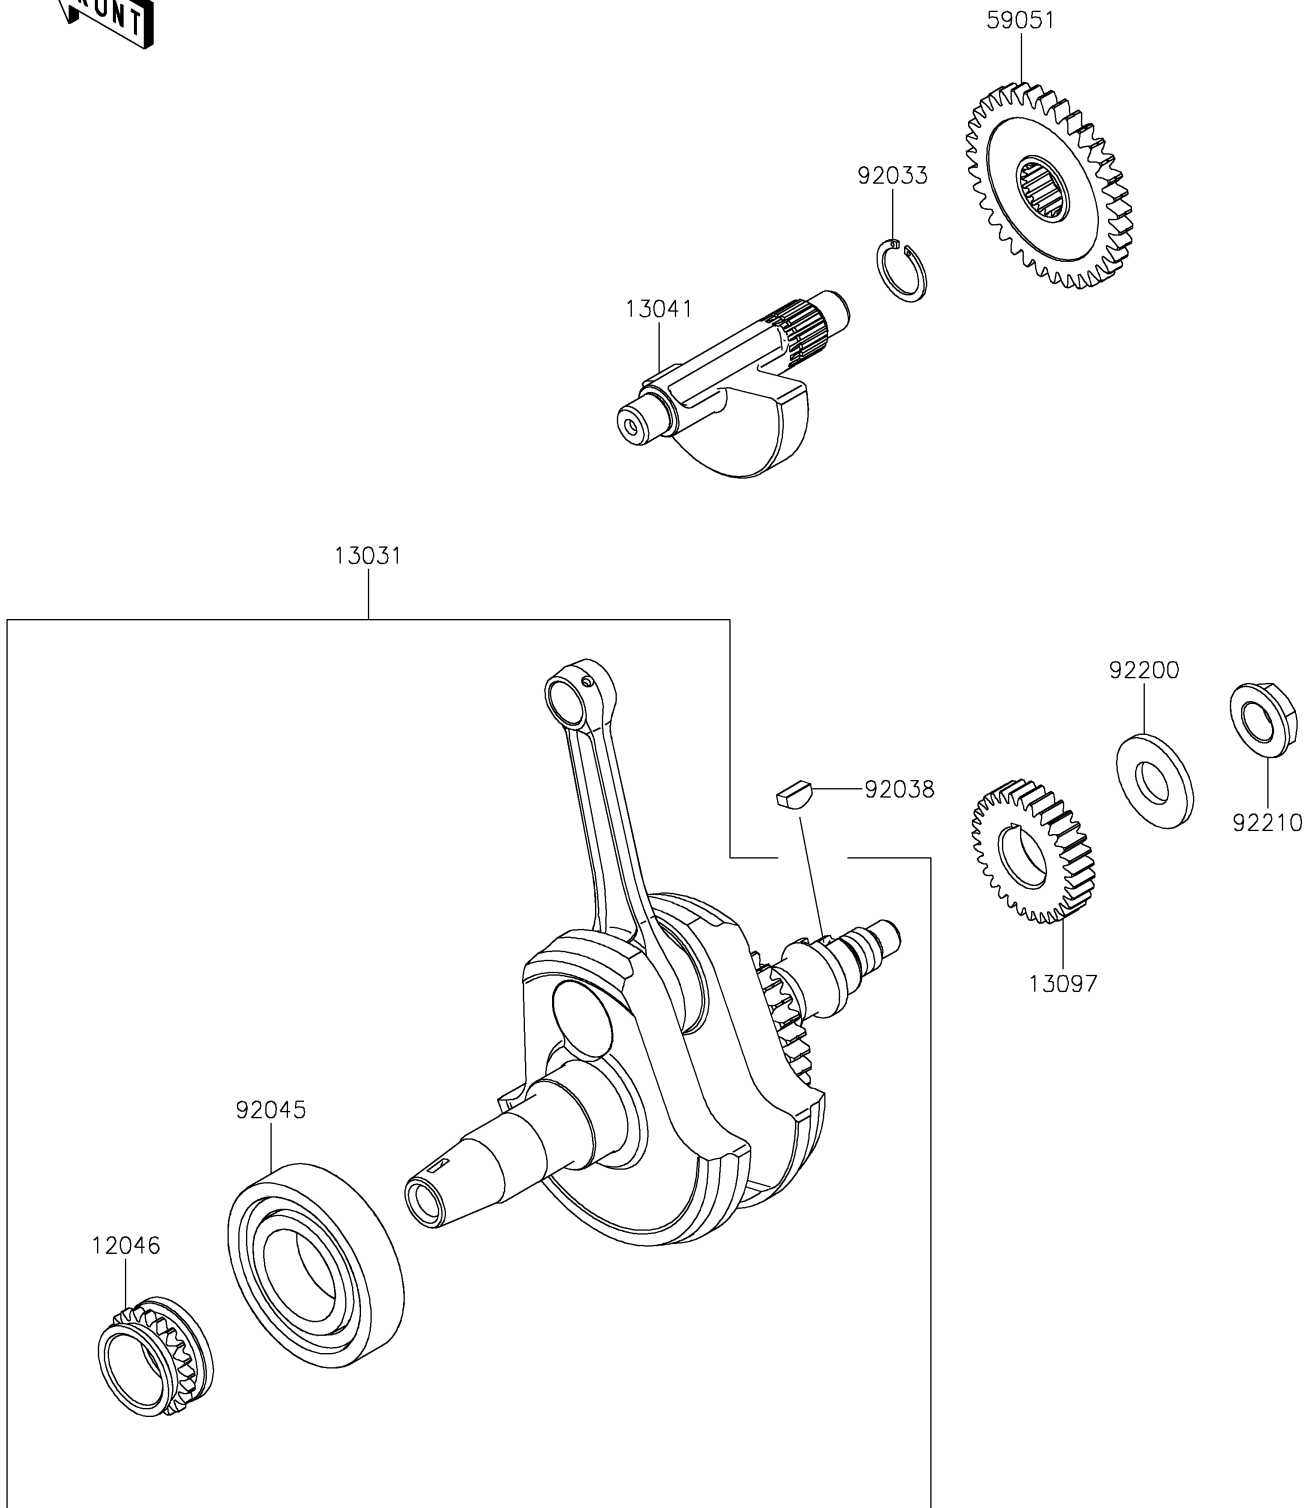

2026 KLX[®] 230R S

PARTS DIAGRAM

Crankshaft

E1321

2026 KLX[®] 230R S

PARTS LIST

Crankshaft

ITEM NAME	PART NUMBER	QUANTITY
SPROCKET,21T (Ref # 12046)	12046-0613	1
CRANKSHAFT-COMP (Ref # 13031)	13031-1522	1
BALANCER (Ref # 13041)	13041-0571	1
GEAR-PRIMARY SPUR,31T (Ref # 13097)	13097-0603	1
GEAR-SPUR,BALANCER,DRIVEN,35T (Ref # 59051)	59051-0864	1
RING-SNAP,18MM (Ref # 92033)	92033-029	1
KEY (Ref # 92038)	92038-1057	1
BEARING-BALL,6207CS17 (Ref # 92045)	92045-0906	1
WASHER,16.3X35X3.2 (Ref # 92200)	92200-0119	1
NUT,16MM (Ref # 92210)	92210-1538	1