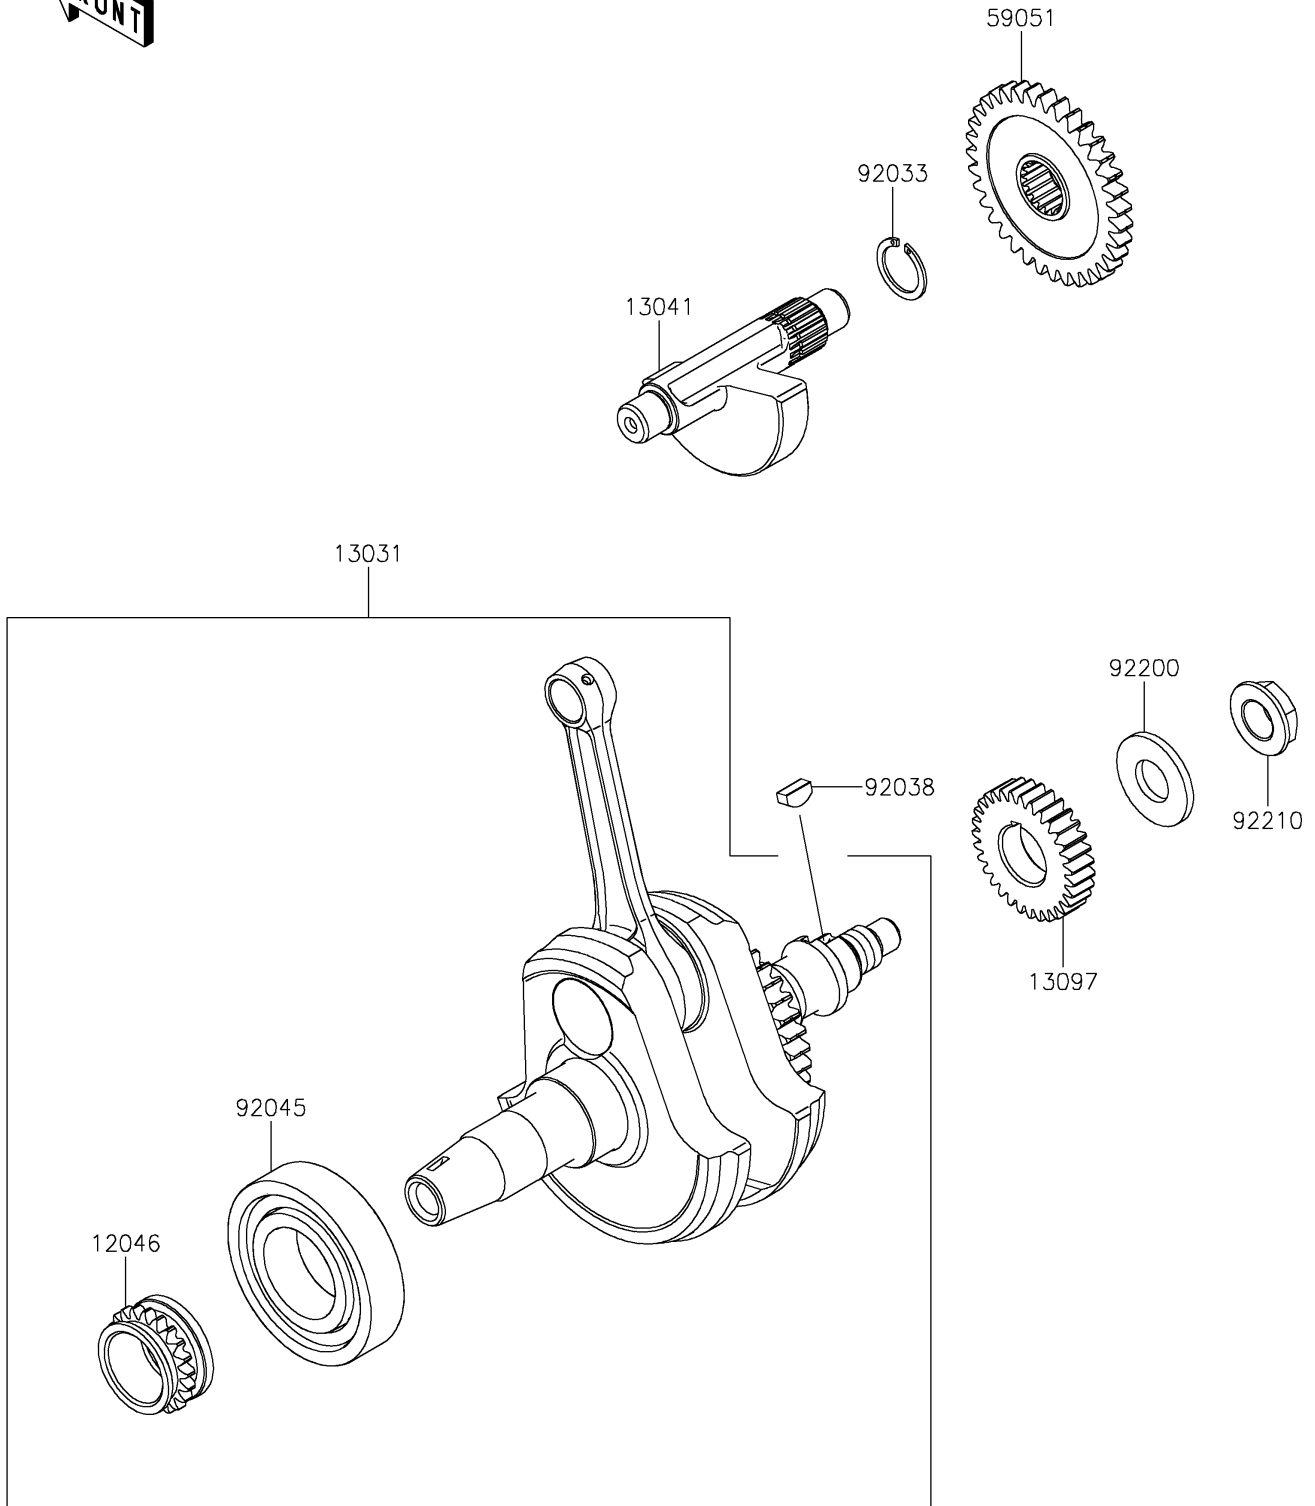

2025 KLX230R S

PARTS DIAGRAM

Crankshaft

E1321

2025 KLX230R S

PARTS LIST

Crankshaft

ITEM NAME	PART NUMBER	QUANTITY
SPROCKET,21T (Ref # 12046)	12046-0613	1
CRANKSHAFT-COMP (Ref # 13031)	13031-1522	1
BALANCER (Ref # 13041)	13041-0571	1
GEAR-PRIMARY SPUR,31T (Ref # 13097)	13097-0603	1
GEAR-SPUR,BALANCER,DRIVEN,35T (Ref # 59051)	59051-0864	1
RING-SNAP,18MM (Ref # 92033)	92033-029	1
KEY (Ref # 92038)	92038-1057	1
BEARING-BALL,6207CS17 (Ref # 92045)	92045-0906	1
WASHER,16.3X35X3.2 (Ref # 92200)	92200-0119	1
NUT,16MM (Ref # 92210)	92210-1538	1