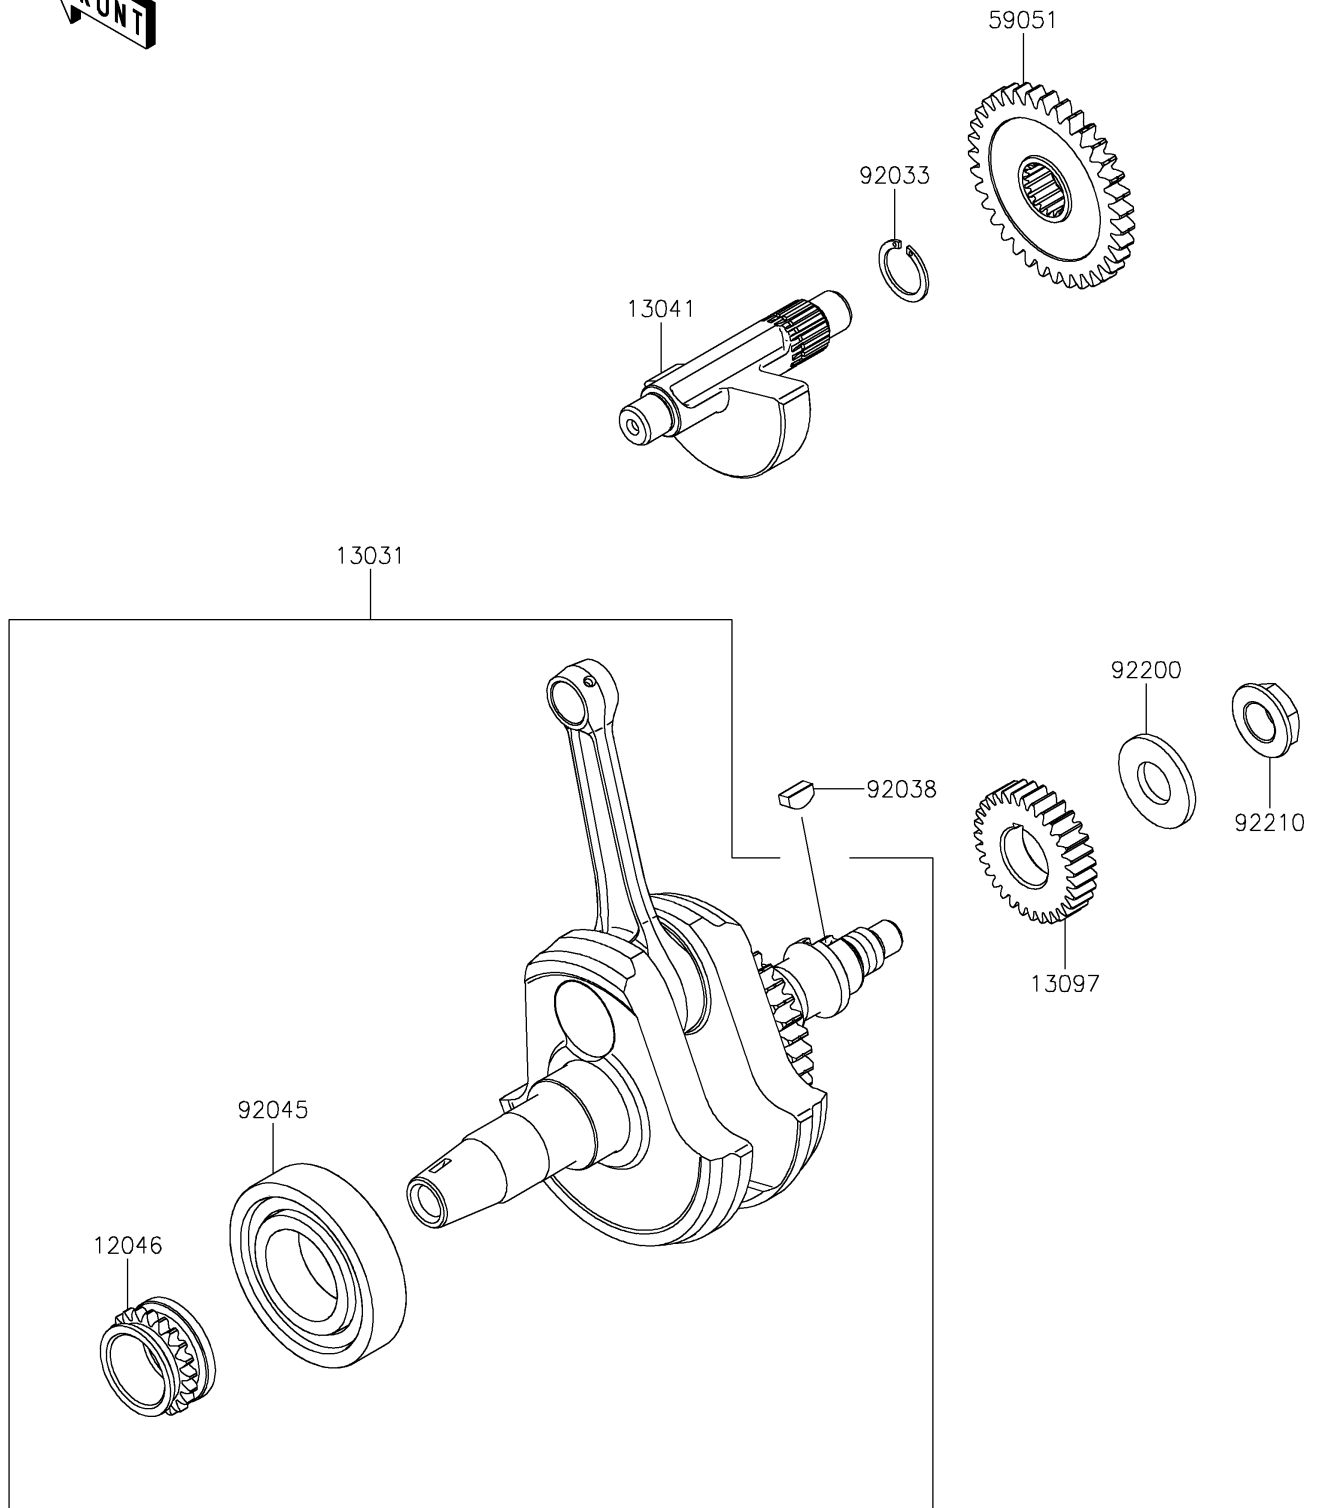

2025 KLX[®] 230R S

PARTS DIAGRAM

Crankshaft

E1321

2025 KLX[®] 230R S

PARTS LIST

Crankshaft

ITEM NAME	PART NUMBER	QUANTITY
SPROCKET,21T (Ref # 12046)	12046-0613	1
CRANKSHAFT-COMP (Ref # 13031)	13031-1522	1
BALANCER (Ref # 13041)	13041-0571	1
GEAR-PRIMARY SPUR,31T (Ref # 13097)	13097-0603	1
GEAR-SPUR,BALANCER,DRIVEN,35T (Ref # 59051)	59051-0864	1
RING-SNAP,18MM (Ref # 92033)	92033-029	1
KEY (Ref # 92038)	92038-1057	1
BEARING-BALL,6207CS17 (Ref # 92045)	92045-0906	1
WASHER,16.3X35X3.2 (Ref # 92200)	92200-0119	1
NUT,16MM (Ref # 92210)	92210-1538	1