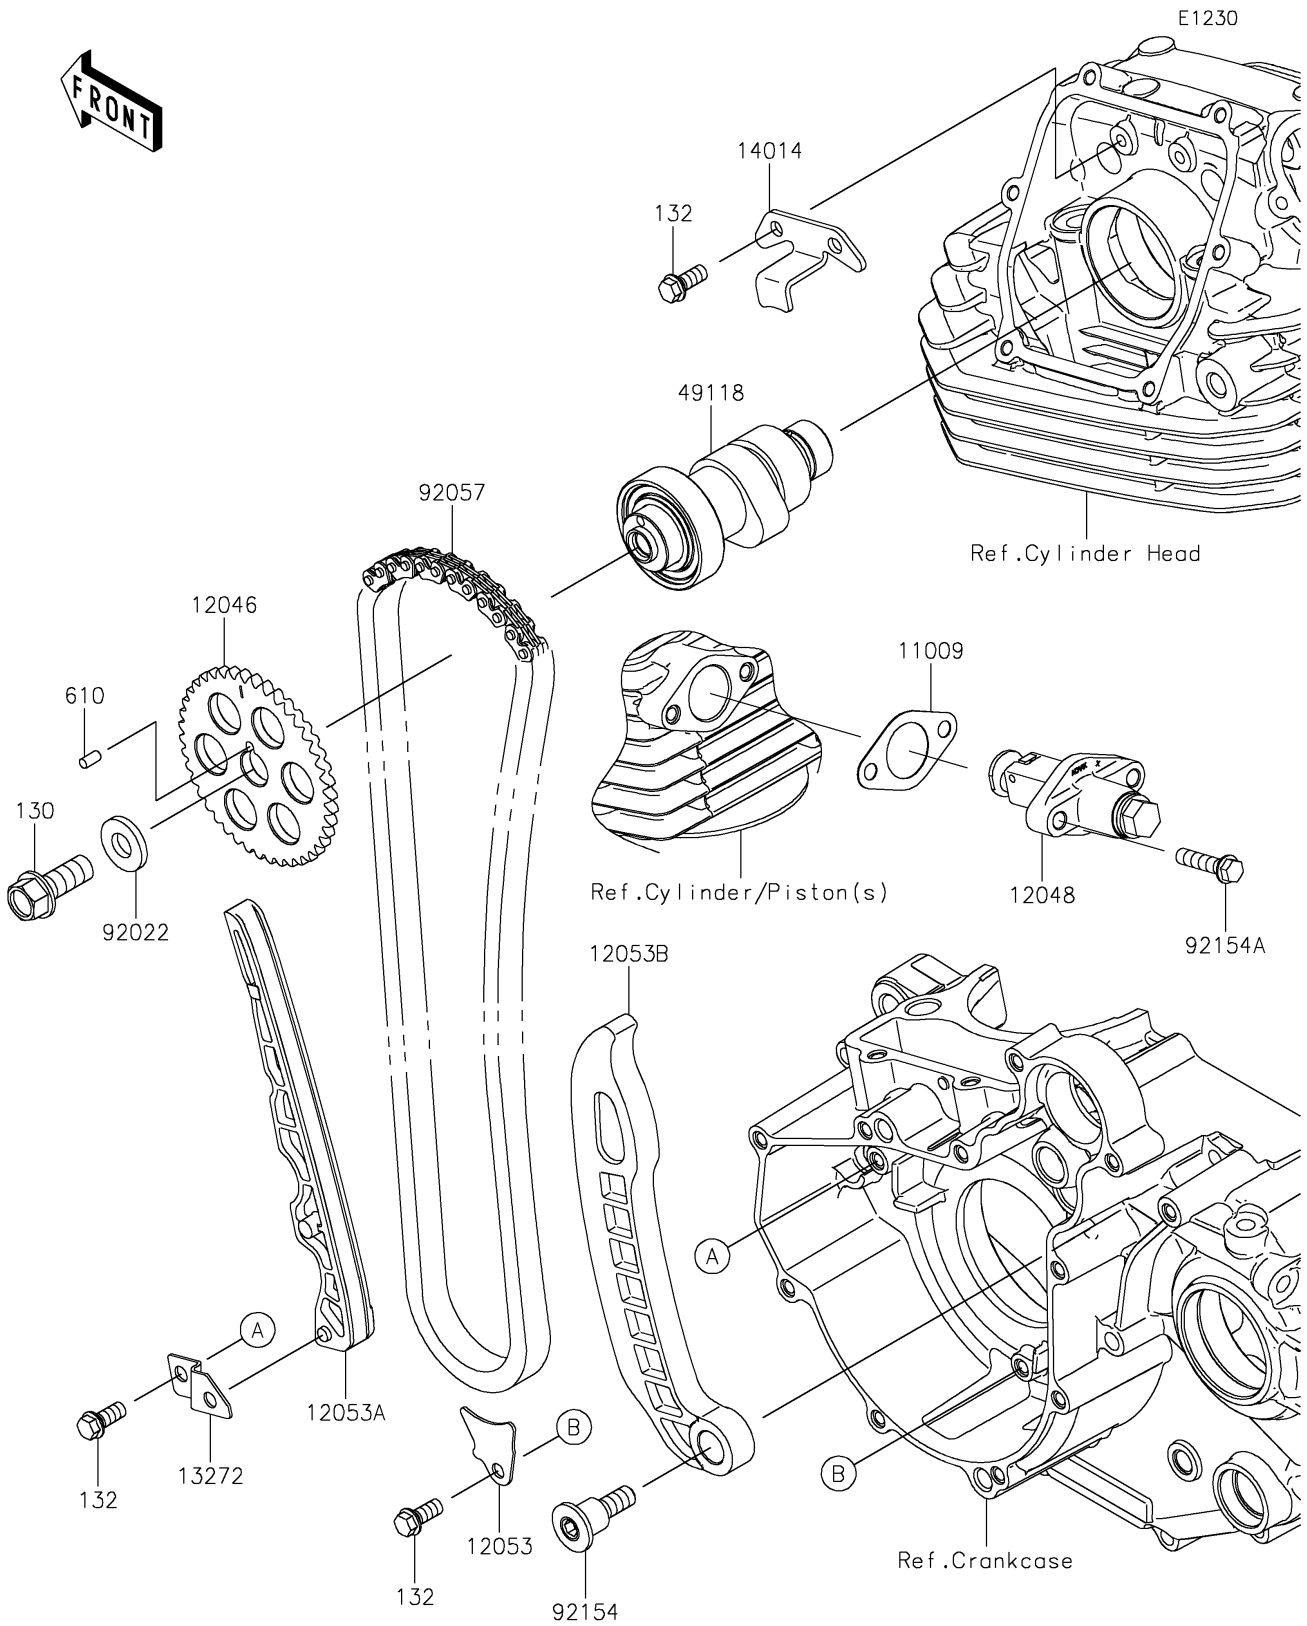

2026 KLX[®] 230R S

PARTS DIAGRAM

Camshaft(s)/Tensioner

2026 KLX[®] 230R S

PARTS LIST

Camshaft(s)/Tensioner

ITEM NAME

PART NUMBER

QUANTITY
