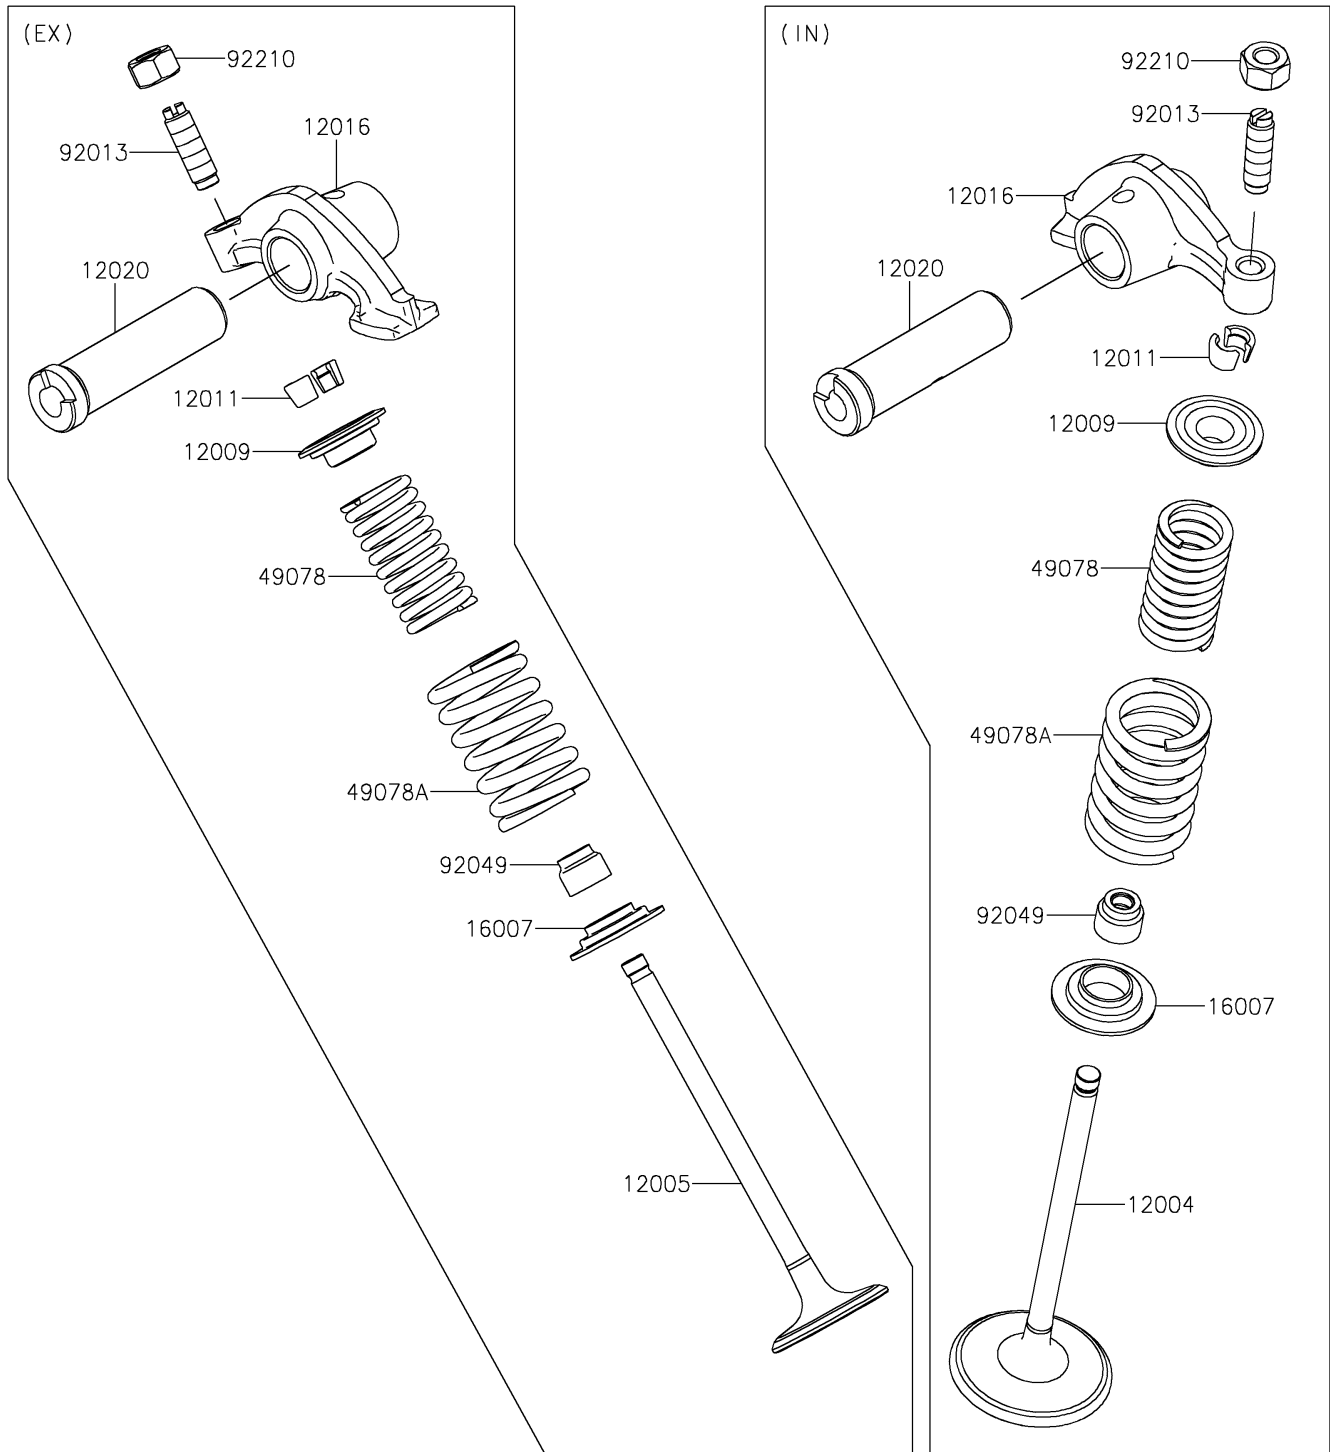

2025 KLX230R S

PARTS DIAGRAM

Valve(s)

E1210

2025 KLX230R S

PARTS LIST

Valve(s)

ITEM NAME

PART NUMBER

QUANTITY
