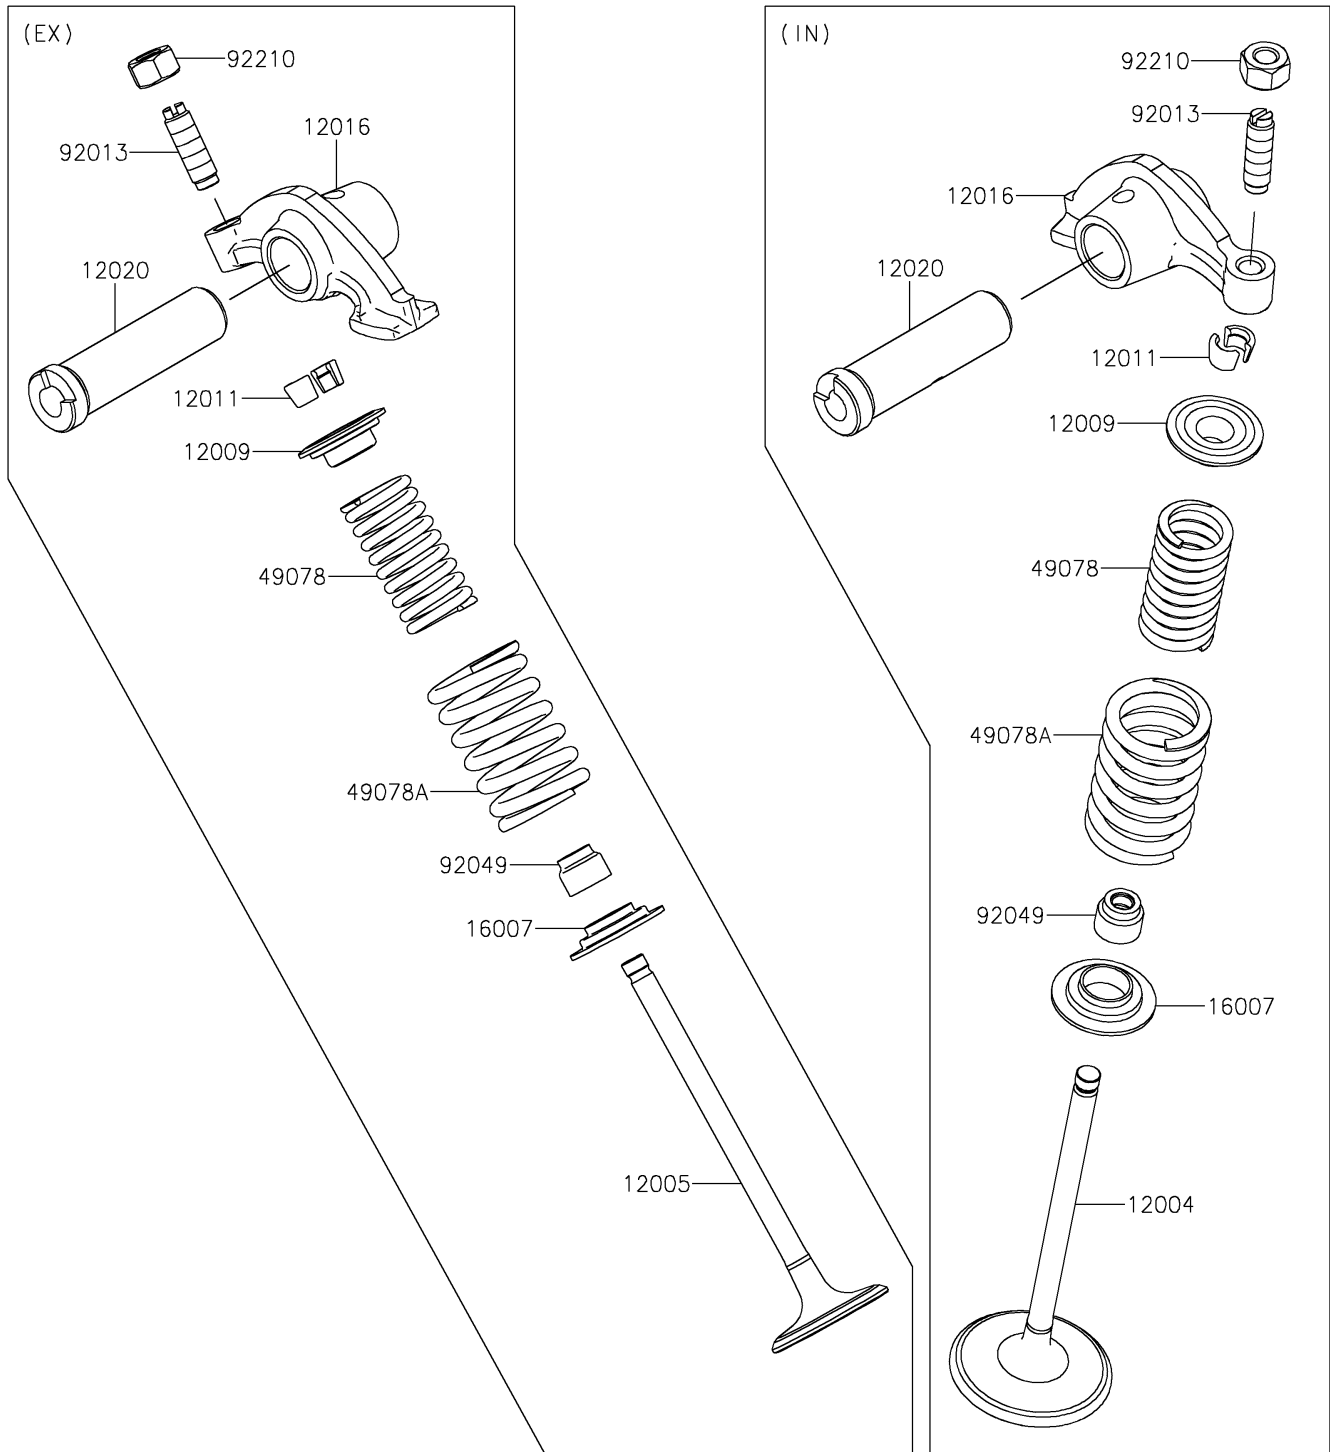

2025 KLX[®] 230R S

PARTS DIAGRAM

Valve(s)

E1210

2025 KLX[®] 230R S

PARTS LIST

Valve(s)

ITEM NAME

PART NUMBER

QUANTITY
