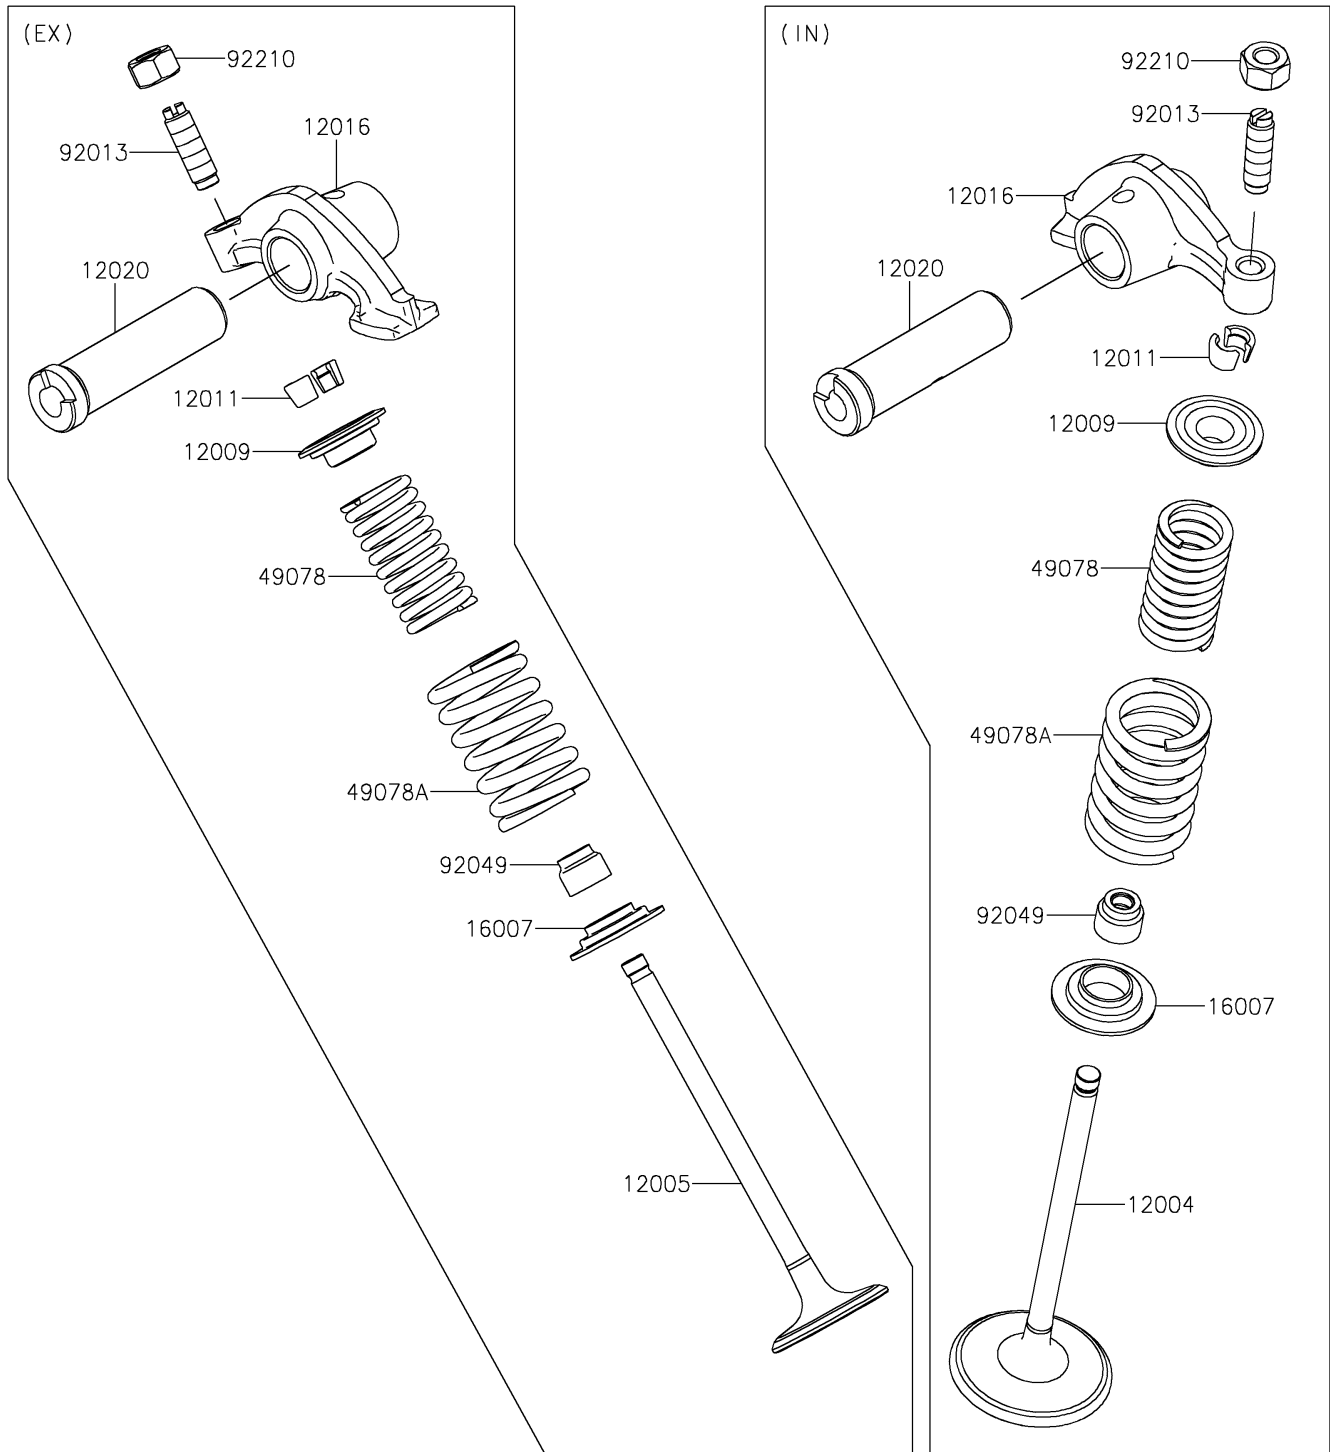

2026 KLX230R S

PARTS DIAGRAM

Valve(s)

E1210

2026 KLX230R S

PARTS LIST

Valve(s)

ITEM NAME	PART NUMBER	QUANTITY
VALVE-INTAKE (Ref # 12004)	12004-0780	1
VALVE-EXHAUST (Ref # 12005)	12005-0803	1
RETAINER-VALVE SPRING (Ref # 12009)	12009-0721	2
COLLET (Ref # 12011)	12011-1003	4
ARM-ROCKER (Ref # 12016)	12016-0762	2
SHAFT-ROCKER (Ref # 12020)	12020-0030	2
SEAT-SPRING (Ref # 16007)	16007-0787	2
SPRING-ENGINE VALVE (Ref # 49078)	49078-0756	2
SPRING-ENGINE VALVE (Ref # 49078A)	49078-0757	2
SCREW,6MM (Ref # 92013)	92013-009	2
SEAL-OIL,RVC2-5.5X8.5X8.3 (Ref # 92049)	92049-1062	2
NUT,6MM (Ref # 92210)	92210-1490	2