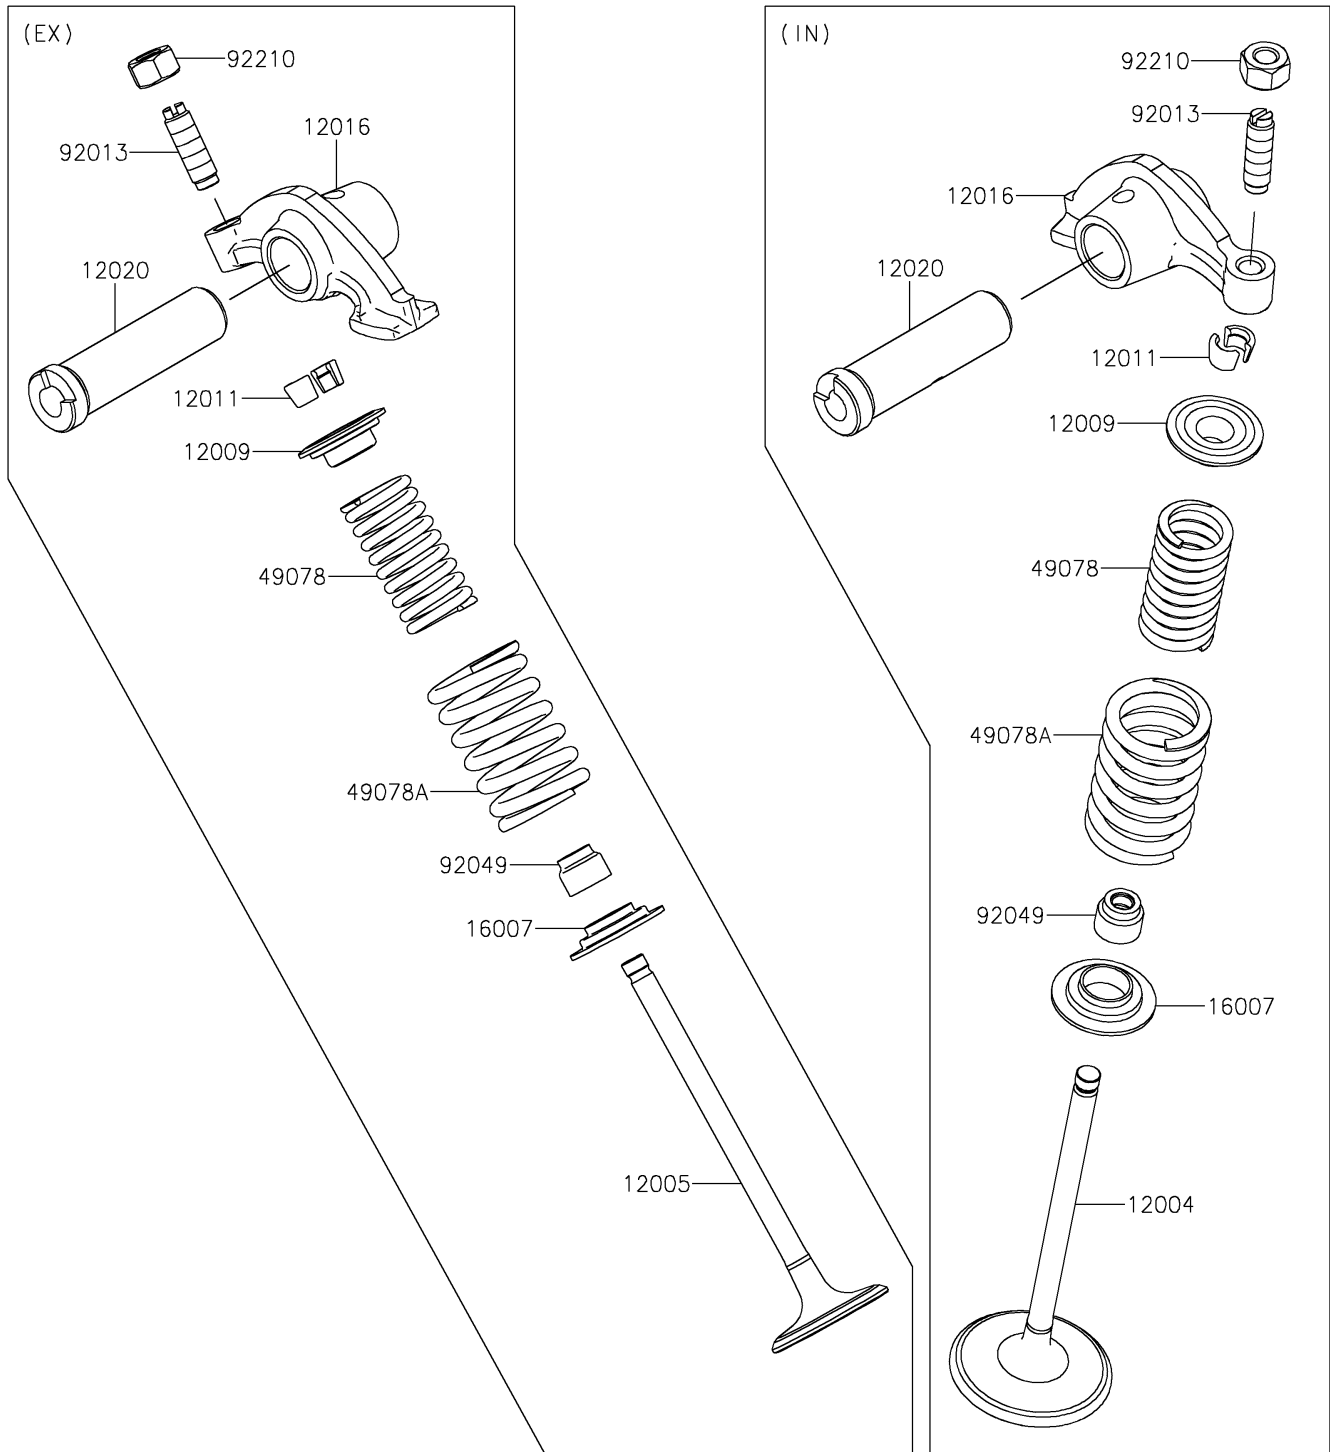

2026 KLX[®] 230R S

PARTS DIAGRAM

Valve(s)

E1210

2026 KLX[®] 230R S

PARTS LIST

Valve(s)

ITEM NAME	PART NUMBER	QUANTITY
VALVE-INTAKE (Ref # 12004)	12004-0780	1
VALVE-EXHAUST (Ref # 12005)	12005-0803	1
RETAINER-VALVE SPRING (Ref # 12009)	12009-0721	2
COLLET (Ref # 12011)	12011-1003	4
ARM-ROCKER (Ref # 12016)	12016-0762	2
SHAFT-ROCKER (Ref # 12020)	12020-0030	2
SEAT-SPRING (Ref # 16007)	16007-0787	2
SPRING-ENGINE VALVE (Ref # 49078)	49078-0756	2
SPRING-ENGINE VALVE (Ref # 49078A)	49078-0757	2
SCREW,6MM (Ref # 92013)	92013-009	2
SEAL-OIL,RVC2-5.5X8.5X8.3 (Ref # 92049)	92049-1062	2
NUT,6MM (Ref # 92210)	92210-1490	2