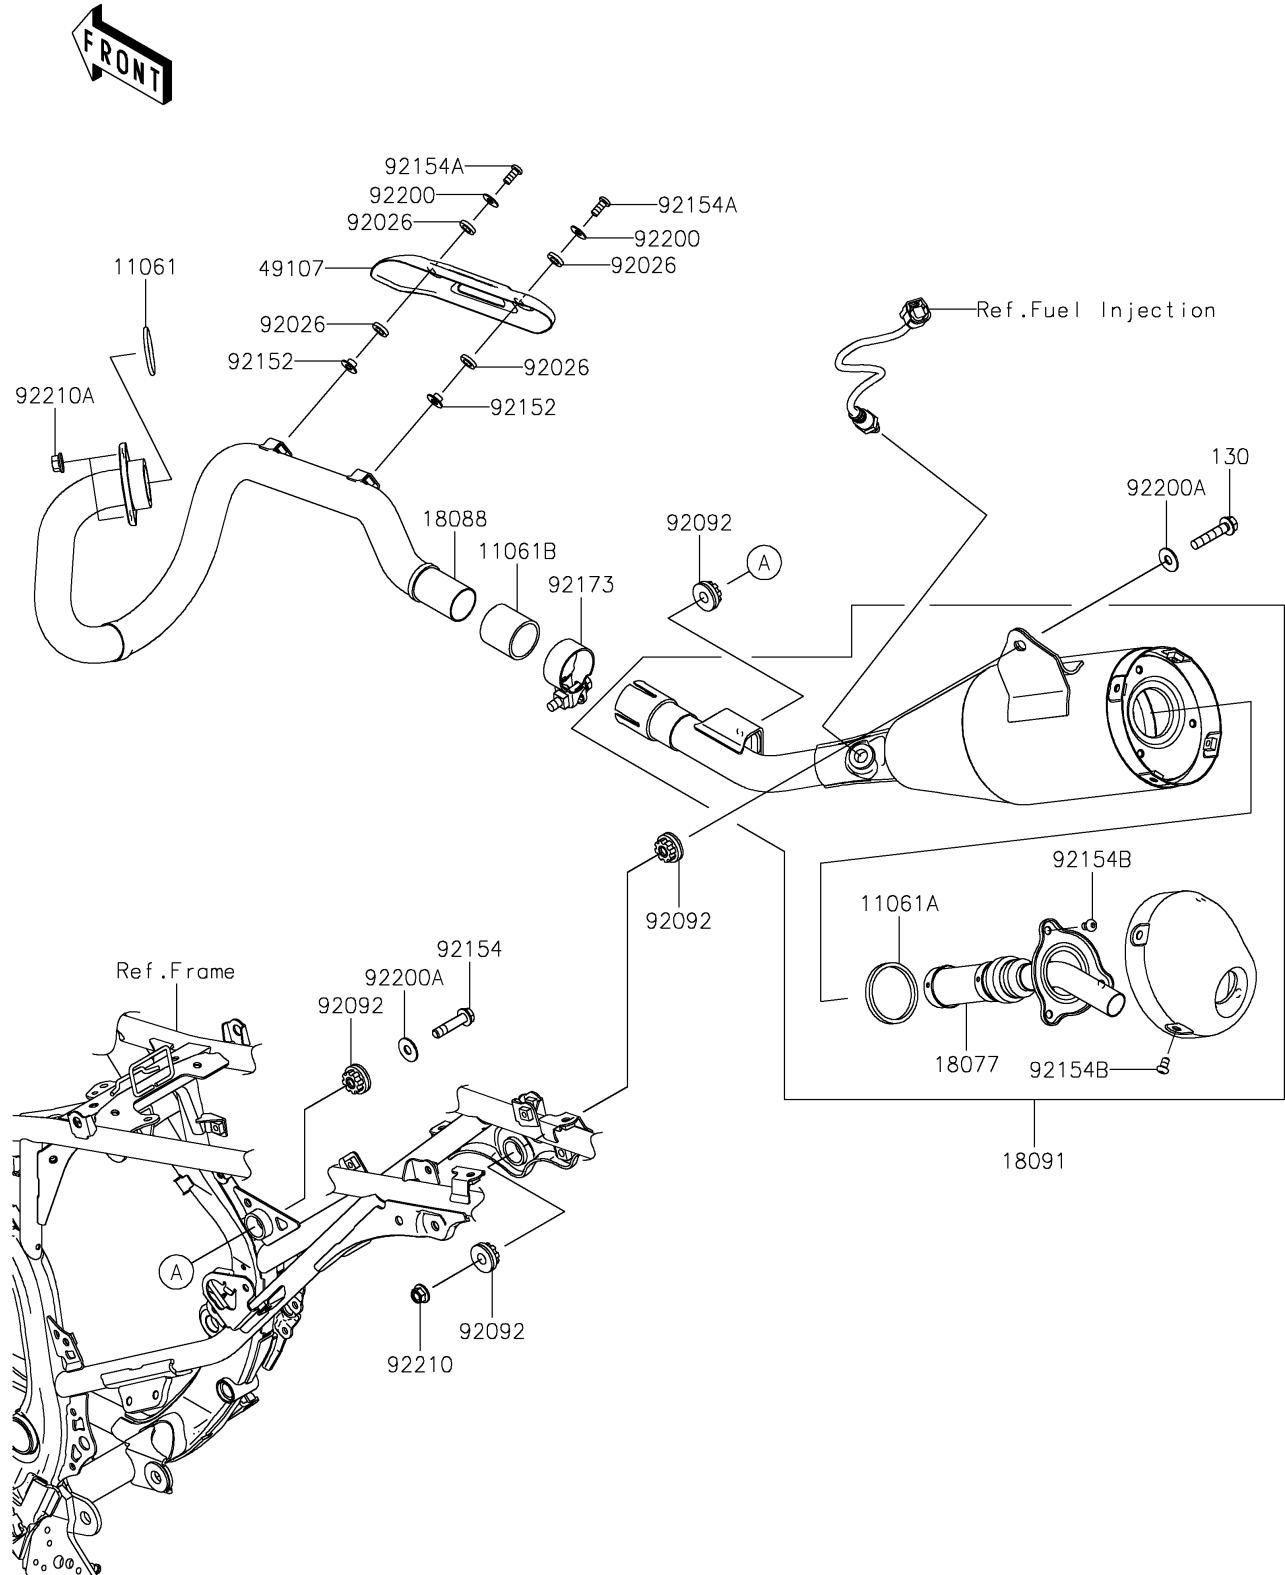

2026 KLX[®] 230R S

PARTS DIAGRAM

Muffler(s)

E1140

2026 KLX[®] 230R S

PARTS LIST

Muffler(s)

ITEM NAME

PART NUMBER

QUANTITY
