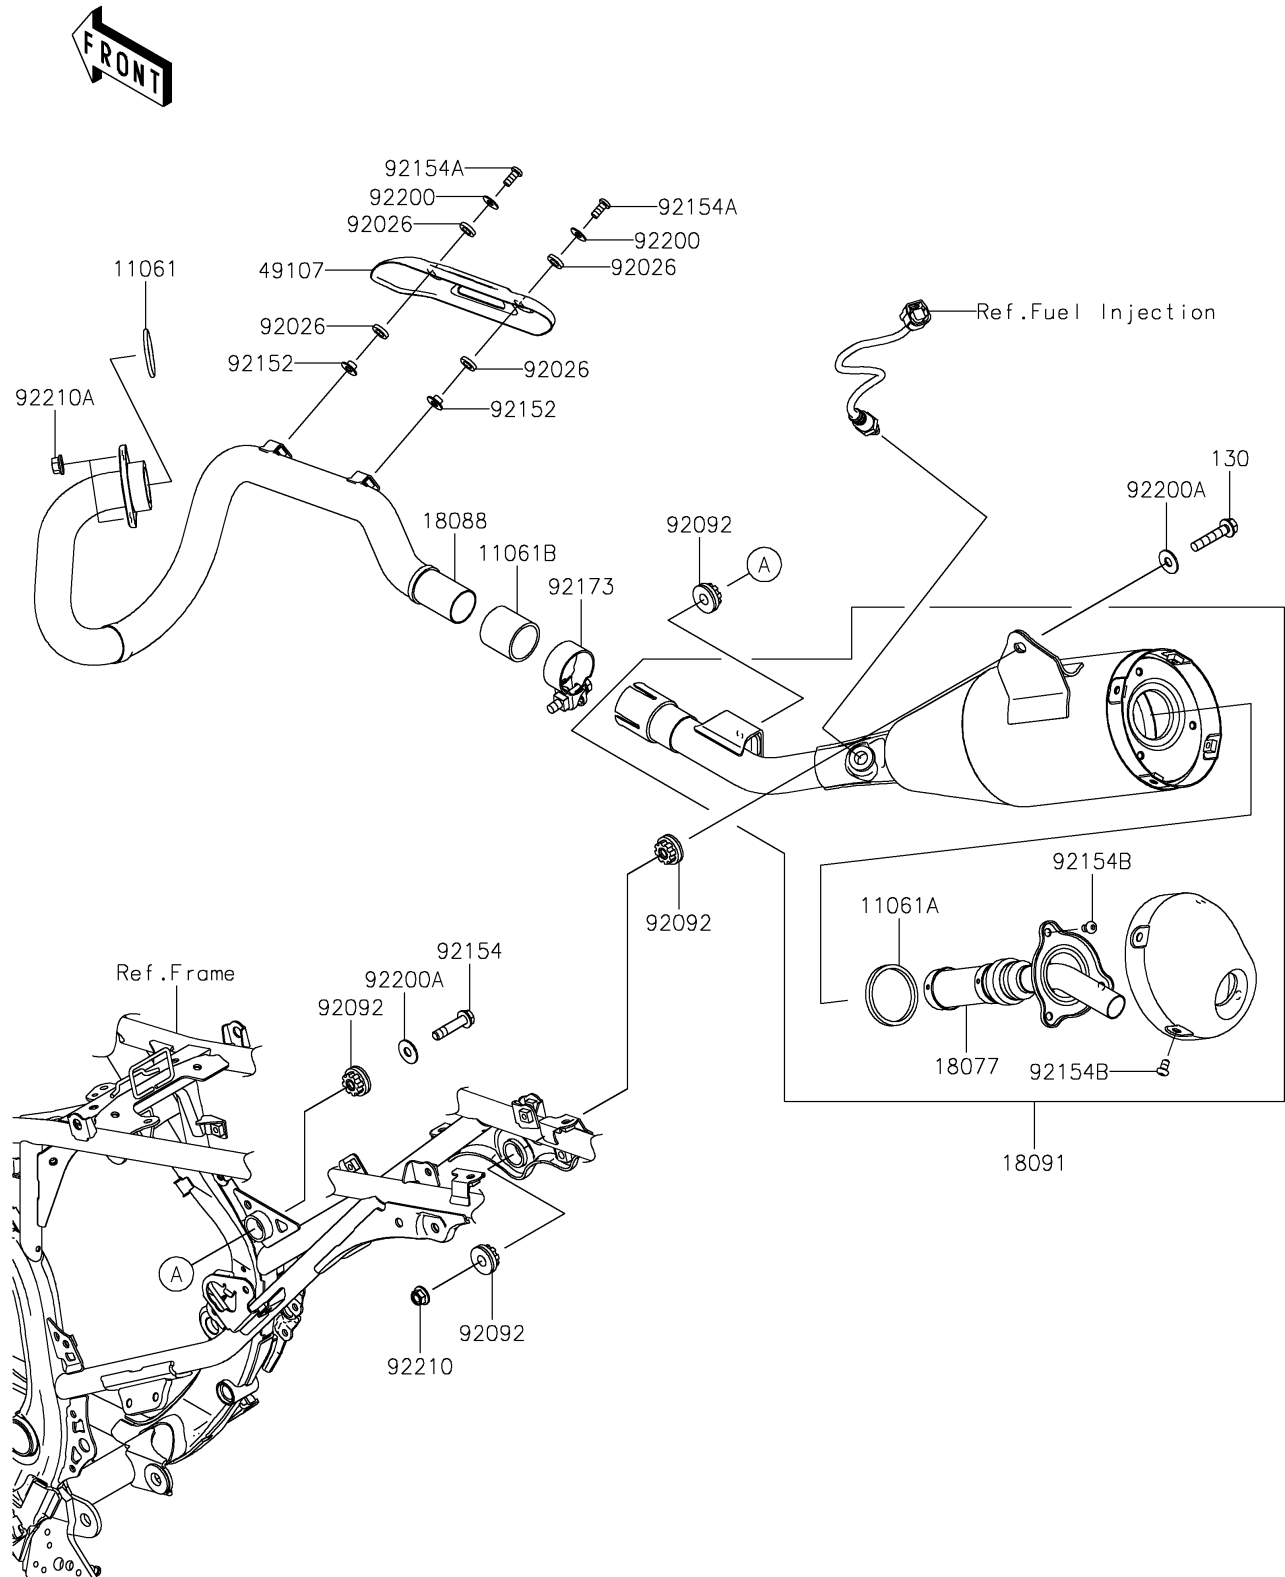

2025 KLX[®] 230R S

PARTS DIAGRAM

Muffler(s)

E1140

2025 KLX[®] 230R S

PARTS LIST

Muffler(s)

ITEM NAME

PART NUMBER

QUANTITY
