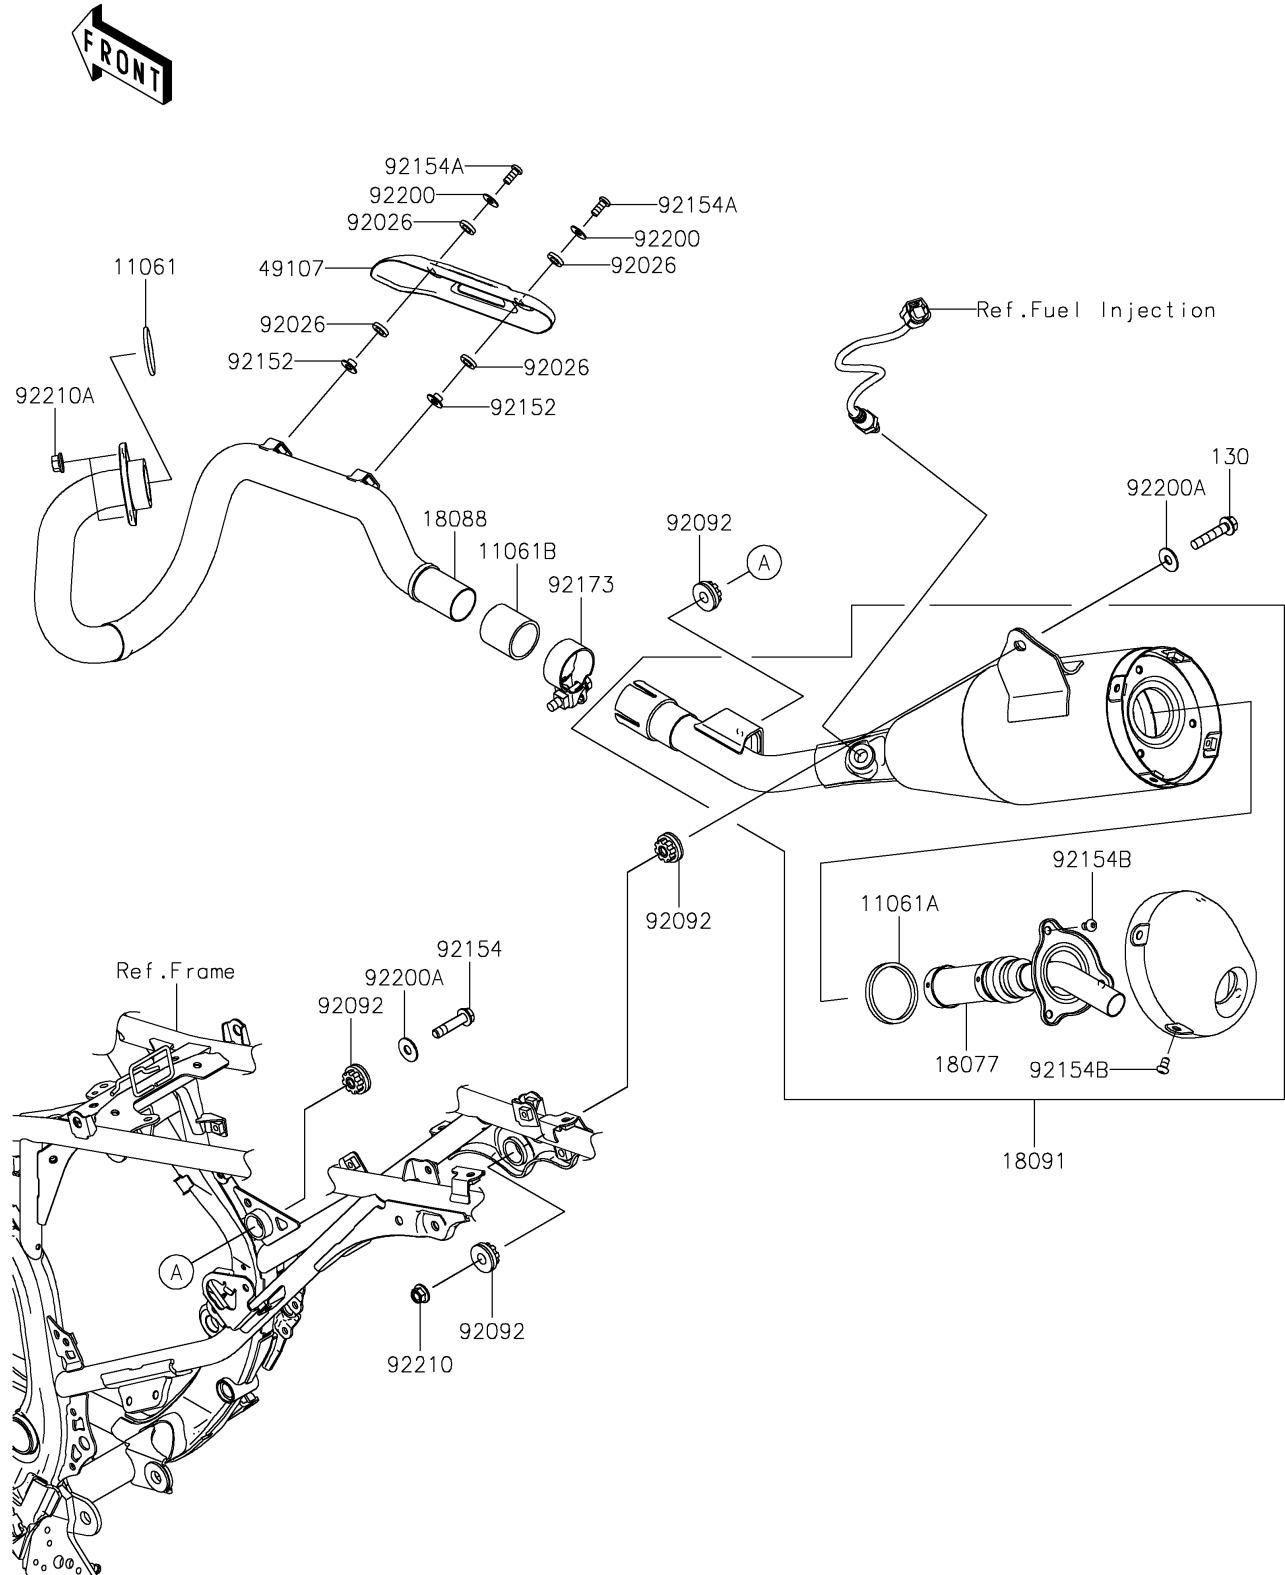

2026 KLX[®] 230R S

PARTS DIAGRAM

Muffler(s)

E1140

2026 KLX[®] 230R S

PARTS LIST

Muffler(s)

ITEM NAME	PART NUMBER	QUANTITY
GASKET,EX PIPE (Ref # 11061)	11061-0027	1
GASKET,J/P-SILENCER (Ref # 11061A)	11061-0174	1
GASKET,EXHAUST PIPE CONNECTING (Ref # 11061B)	11061-1407	1
ARRESTER-SPARK (Ref # 18077)	18077-0046	1
PIPE-EXHAUST (Ref # 18088)	18088-1453	1
BODY-COMP-MUFFLER (Ref # 18091)	18091-1311	1
COVER-EXHAUST PIPE (Ref # 49107)	49107-0813	1
SPACER,8.7X15.2X3 (Ref # 92026)	92026-0868	4
BUSHING-RUBBER (Ref # 92092)	92092-0018	4
COLLAR,6.3X8.3X6.2 (Ref # 92152)	92152-2586	2
BOLT,FLANGED,8X36 (Ref # 92154)	92154-1301	1
BOLT,6X14 (Ref # 92154A)	92154-3955	2
BOLT,SOCKET,6X10 (Ref # 92154B)	92154-4336	7
CLAMP (Ref # 92173)	92173-2189	1
WASHER,6.5X16X1 (Ref # 92200)	92200-1974	2
WASHER,8.5X22X1.5 (Ref # 92200A)	92200-1975	2
NUT,LOCK,FLANGED,8MM (Ref # 92210)	92210-0140	1
NUT,8MM (Ref # 92210A)	92210-2207	2
BOLT-FLANGED,8X40 (Ref # 130)	130CA0840	1