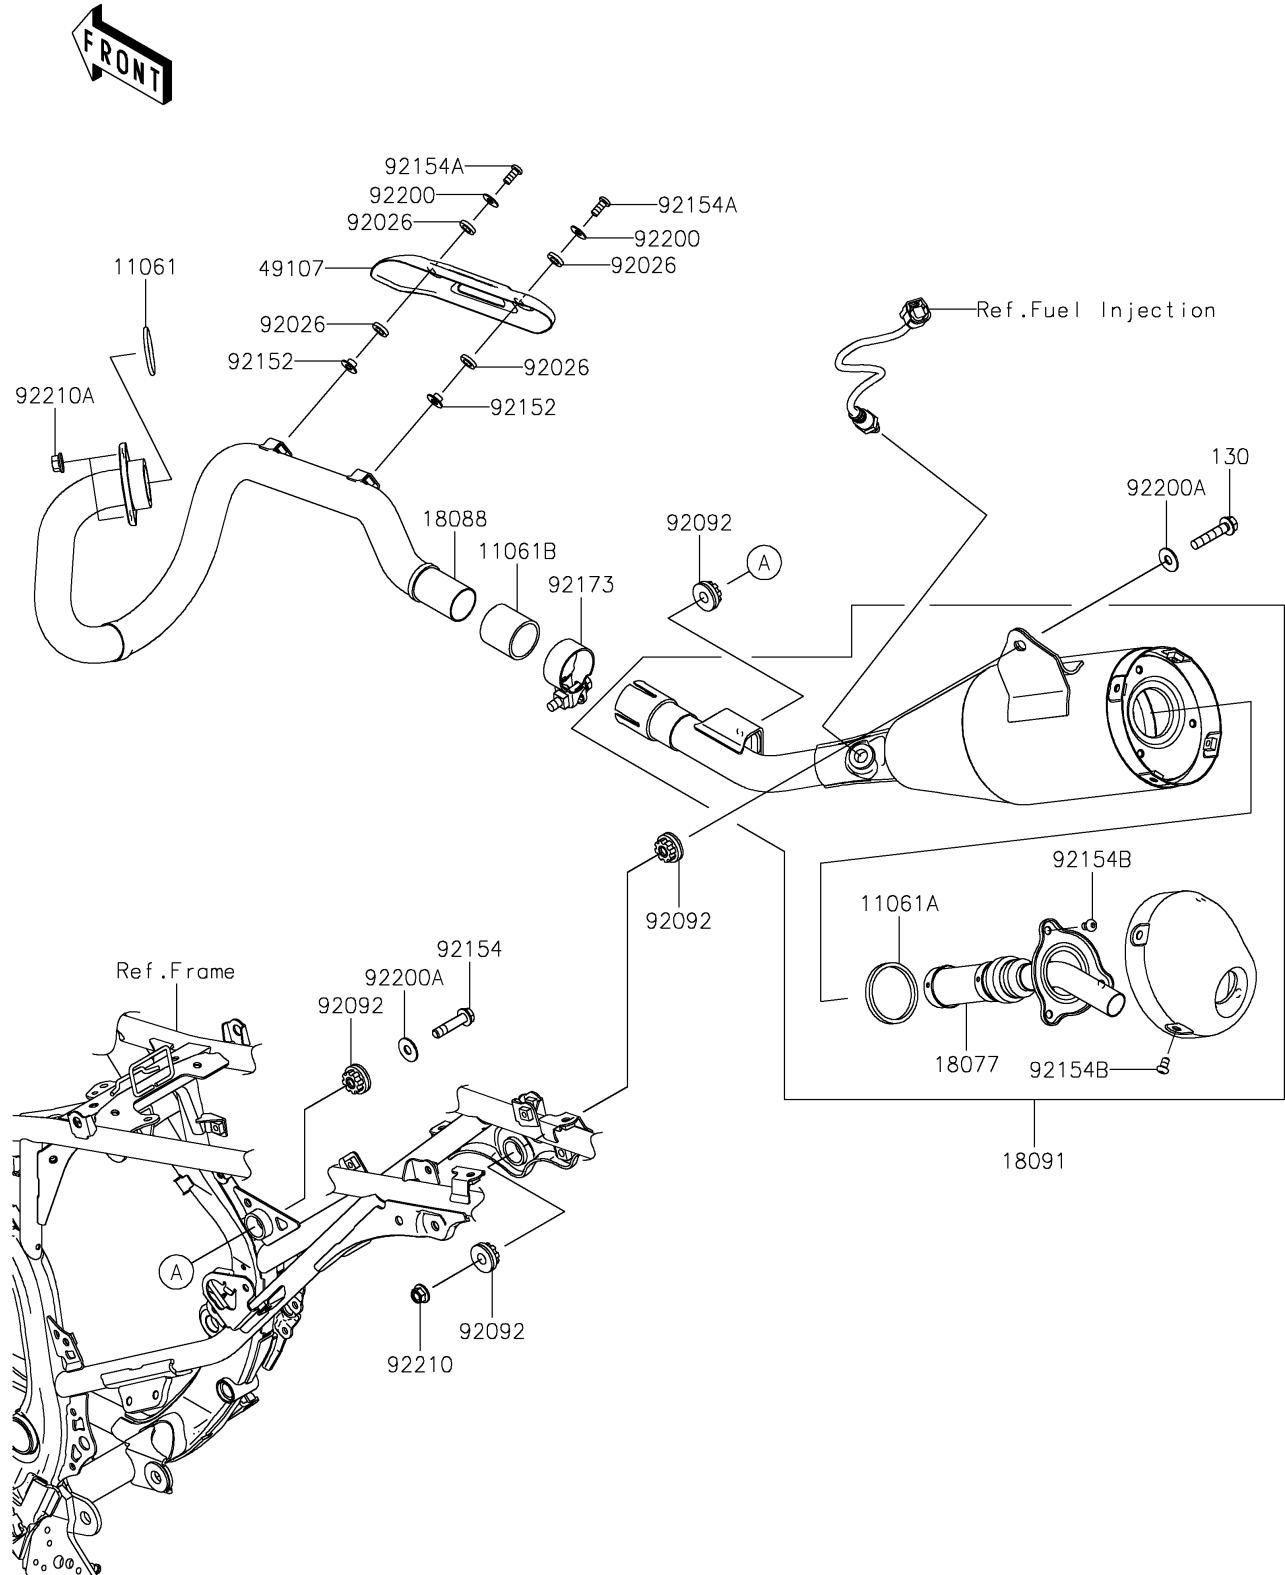

2025 KLX230R S

PARTS DIAGRAM

Muffler(s)

E1140

2025 KLX230R S

PARTS LIST

Muffler(s)

ITEM NAME	PART NUMBER	QUANTITY
GASKET,EX PIPE (Ref # 11061)	11061-0027	1
GASKET,J/P-SILENCER (Ref # 11061A)	11061-0174	1
GASKET,EXHAUST PIPE CONNECTING (Ref # 11061B)	11061-1407	1
ARRESTER-SPARK (Ref # 18077)	18077-0046	1
PIPE-EXHAUST (Ref # 18088)	18088-1453	1
BODY-COMP-MUFFLER (Ref # 18091)	18091-1311	1
COVER-EXHAUST PIPE (Ref # 49107)	49107-0813	1
SPACER,8.7X15.2X3 (Ref # 92026)	92026-0868	4
BUSHING-RUBBER (Ref # 92092)	92092-0018	4
COLLAR,6.3X8.3X6.2 (Ref # 92152)	92152-2586	2
BOLT,FLANGED,8X36 (Ref # 92154)	92154-1301	1
BOLT,6X14 (Ref # 92154A)	92154-3955	2
BOLT,SOCKET,6X10 (Ref # 92154B)	92154-4336	7
CLAMP (Ref # 92173)	92173-2189	1
WASHER,6.5X16X1 (Ref # 92200)	92200-1974	2
WASHER,8.5X22X1.5 (Ref # 92200A)	92200-1975	2
NUT,LOCK,FLANGED,8MM (Ref # 92210)	92210-0140	1
NUT,8MM (Ref # 92210A)	92210-2207	2
BOLT-FLANGED,8X40 (Ref # 130)	130CA0840	1