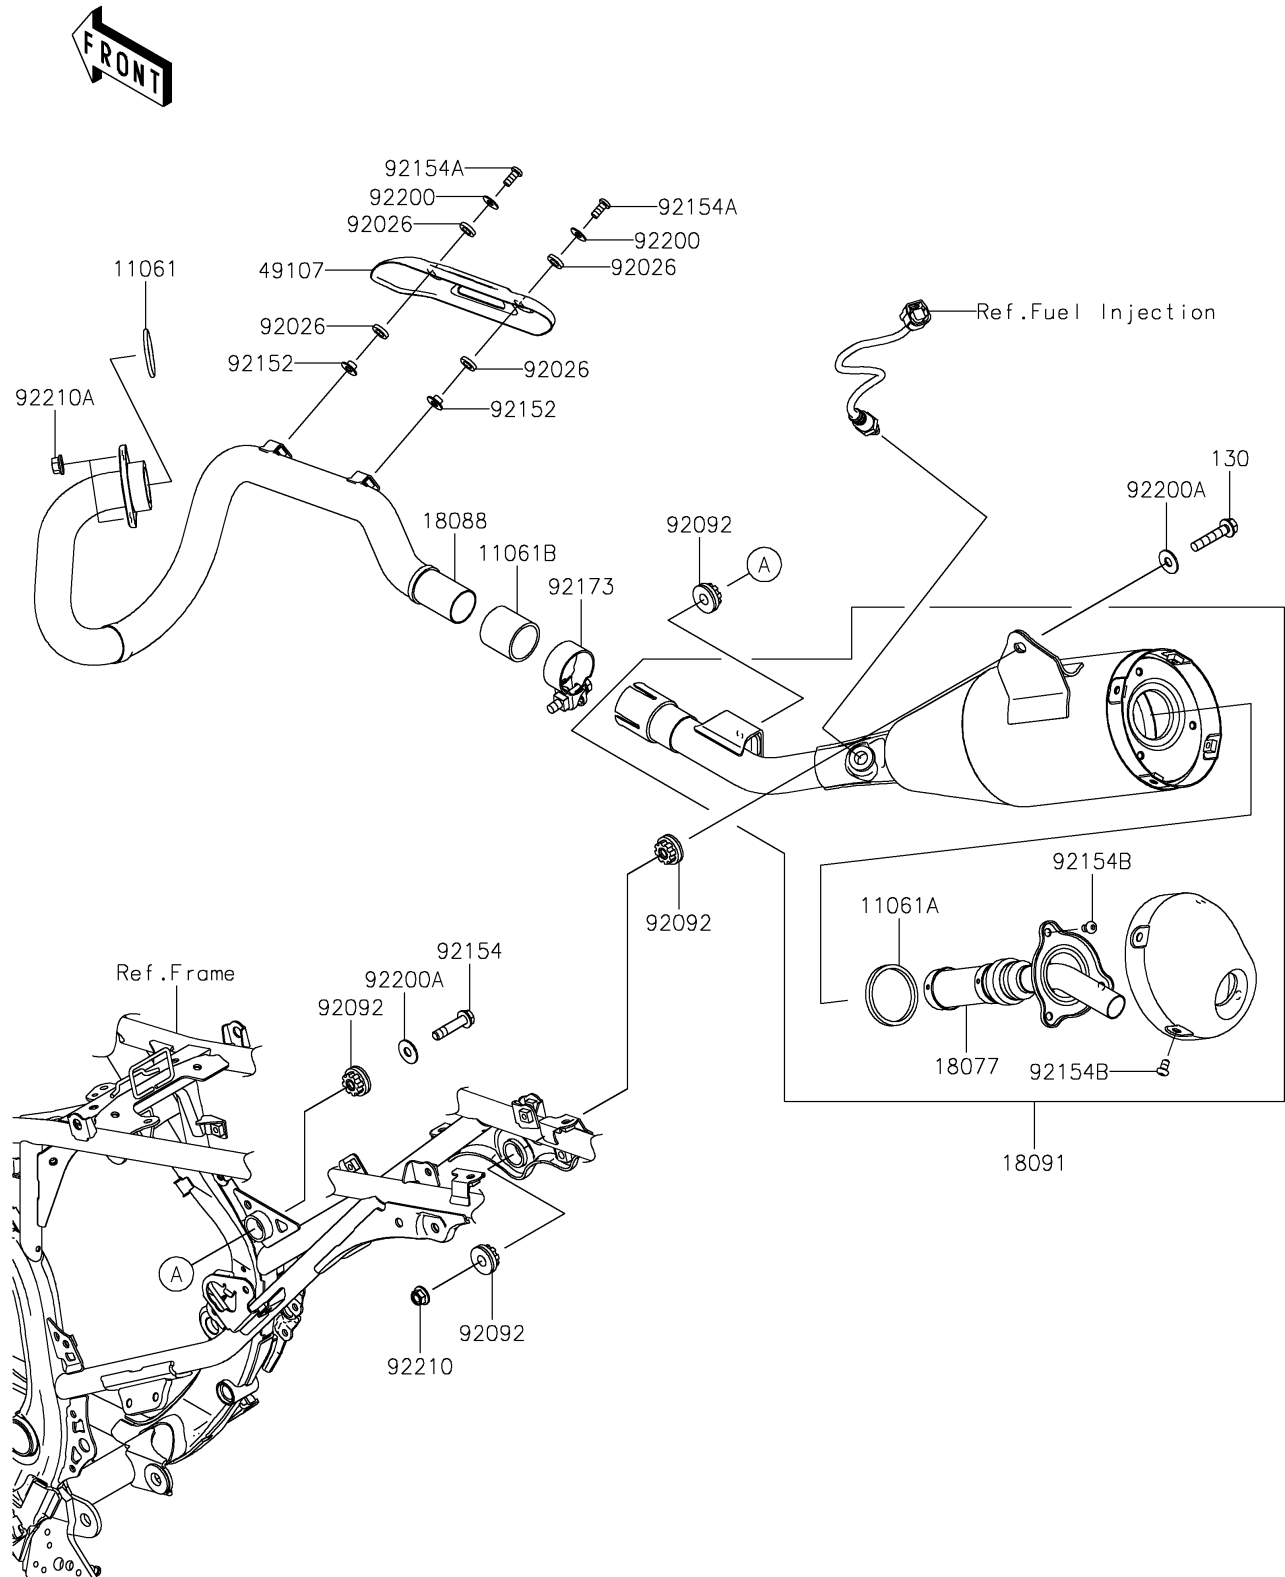

2025 KLX[®] 230R S

PARTS DIAGRAM

Muffler(s)

E1140

2025 KLX[®] 230R S

PARTS LIST

Muffler(s)

ITEM NAME	PART NUMBER	QUANTITY
GASKET,EX PIPE (Ref # 11061)	11061-0027	1
GASKET,J/P-SILENCER (Ref # 11061A)	11061-0174	1
GASKET,EXHAUST PIPE CONNECTING (Ref # 11061B)	11061-1407	1
ARRESTER-SPARK (Ref # 18077)	18077-0046	1
PIPE-EXHAUST (Ref # 18088)	18088-1453	1
BODY-COMP-MUFFLER (Ref # 18091)	18091-1311	1
COVER-EXHAUST PIPE (Ref # 49107)	49107-0813	1
SPACER,8.7X15.2X3 (Ref # 92026)	92026-0868	4
BUSHING-RUBBER (Ref # 92092)	92092-0018	4
COLLAR,6.3X8.3X6.2 (Ref # 92152)	92152-2586	2
BOLT,FLANGED,8X36 (Ref # 92154)	92154-1301	1
BOLT,6X14 (Ref # 92154A)	92154-3955	2
BOLT,SOCKET,6X10 (Ref # 92154B)	92154-4336	7
CLAMP (Ref # 92173)	92173-2189	1
WASHER,6.5X16X1 (Ref # 92200)	92200-1974	2
WASHER,8.5X22X1.5 (Ref # 92200A)	92200-1975	2
NUT,LOCK,FLANGED,8MM (Ref # 92210)	92210-0140	1
NUT,8MM (Ref # 92210A)	92210-2207	2
BOLT-FLANGED,8X40 (Ref # 130)	130CA0840	1