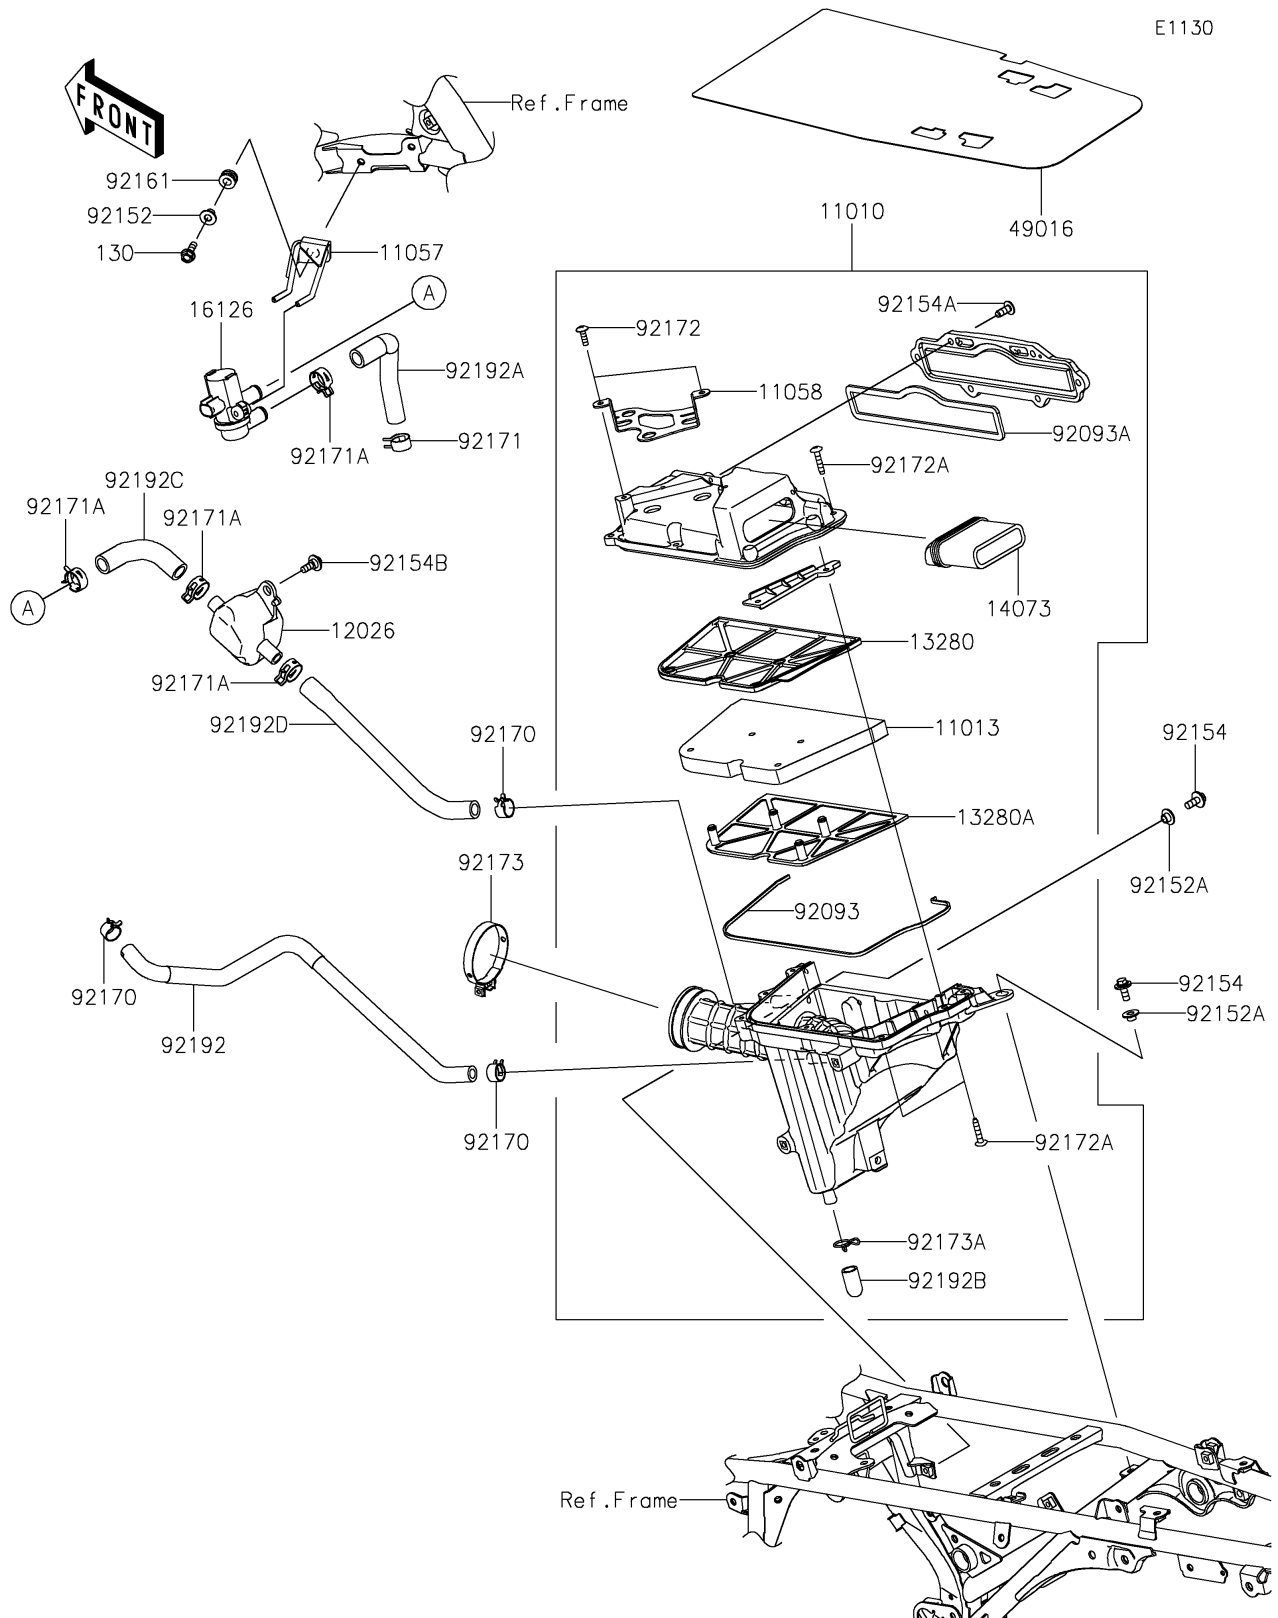

2026 KLX230R S

PARTS DIAGRAM

Air Cleaner

2026 KLX230R S

PARTS LIST

Air Cleaner

ITEM NAME	PART NUMBER	QUANTITY
FILTER-ASSY-AIR (Ref # 11010)	11010-1845	1
ELEMENT-AIR FILTER (Ref # 11013)	11013-0790	1
BRACKET,ASWV (Ref # 11057)	11057-2432	1
BRACKET,ECU (Ref # 11058)	11058-1337	1
CHAMBER (Ref # 12026)	12026-0026	1
HOLDER,UPP (Ref # 13280)	13280-0945	1
HOLDER,LWR (Ref # 13280A)	13280-0946	1
DUCT,IN (Ref # 14073)	14073-1931	1
VALVE,AIR SWITCH (Ref # 16126)	16126-0750	1
COVER-SEAL (Ref # 49016)	49016-0726	1
SEAL (Ref # 92093)	92093-0727	1
SEAL (Ref # 92093A)	92093-0728	1
COLLAR,6.3X8.3X9.2 (Ref # 92152)	92152-1725	1
COLLAR,6.3X8.3X6.2 (Ref # 92152A)	92152-2586	2
BOLT,FLANGED-SMALL,6X16 (Ref # 92154)	92154-1183	2
BOLT,6X16 (Ref # 92154A)	92154-3970	6
BOLT,FLANGED,6X12 (Ref # 92154B)	92154-7289	1
DAMPER (Ref # 92161)	92161-0031	1
CLAMP (Ref # 92170)	92170-1434	3
CLAMP (Ref # 92171)	92171-0533	1
CLAMP,18.8MM (Ref # 92171A)	92171-2056	4
SCREW,5X16 (Ref # 92172)	92172-0908	2
SCREW (Ref # 92172A)	92172-1291	7
CLAMP (Ref # 92173)	92173-2191	1
CLAMP,14MM (Ref # 92173A)	92173-2474	1
TUBE,BLOW-BY (Ref # 92192)	92192-1929	1
TUBE,ASWV-HEAD (Ref # 92192A)	92192-1930	1
TUBE (Ref # 92192B)	92192-2582	1
TUBE,CHAMBER-ASWV (Ref # 92192C)	92192-2723	1

2026 KLX230R S

PARTS LIST

Air Cleaner

ITEM NAME	PART NUMBER	QUANTITY
TUBE,A/C-CHAMBER (Ref # 92192D)	92192-2724	1
BOLT-FLANGED,6X18 (Ref # 130)	130BA0618	1