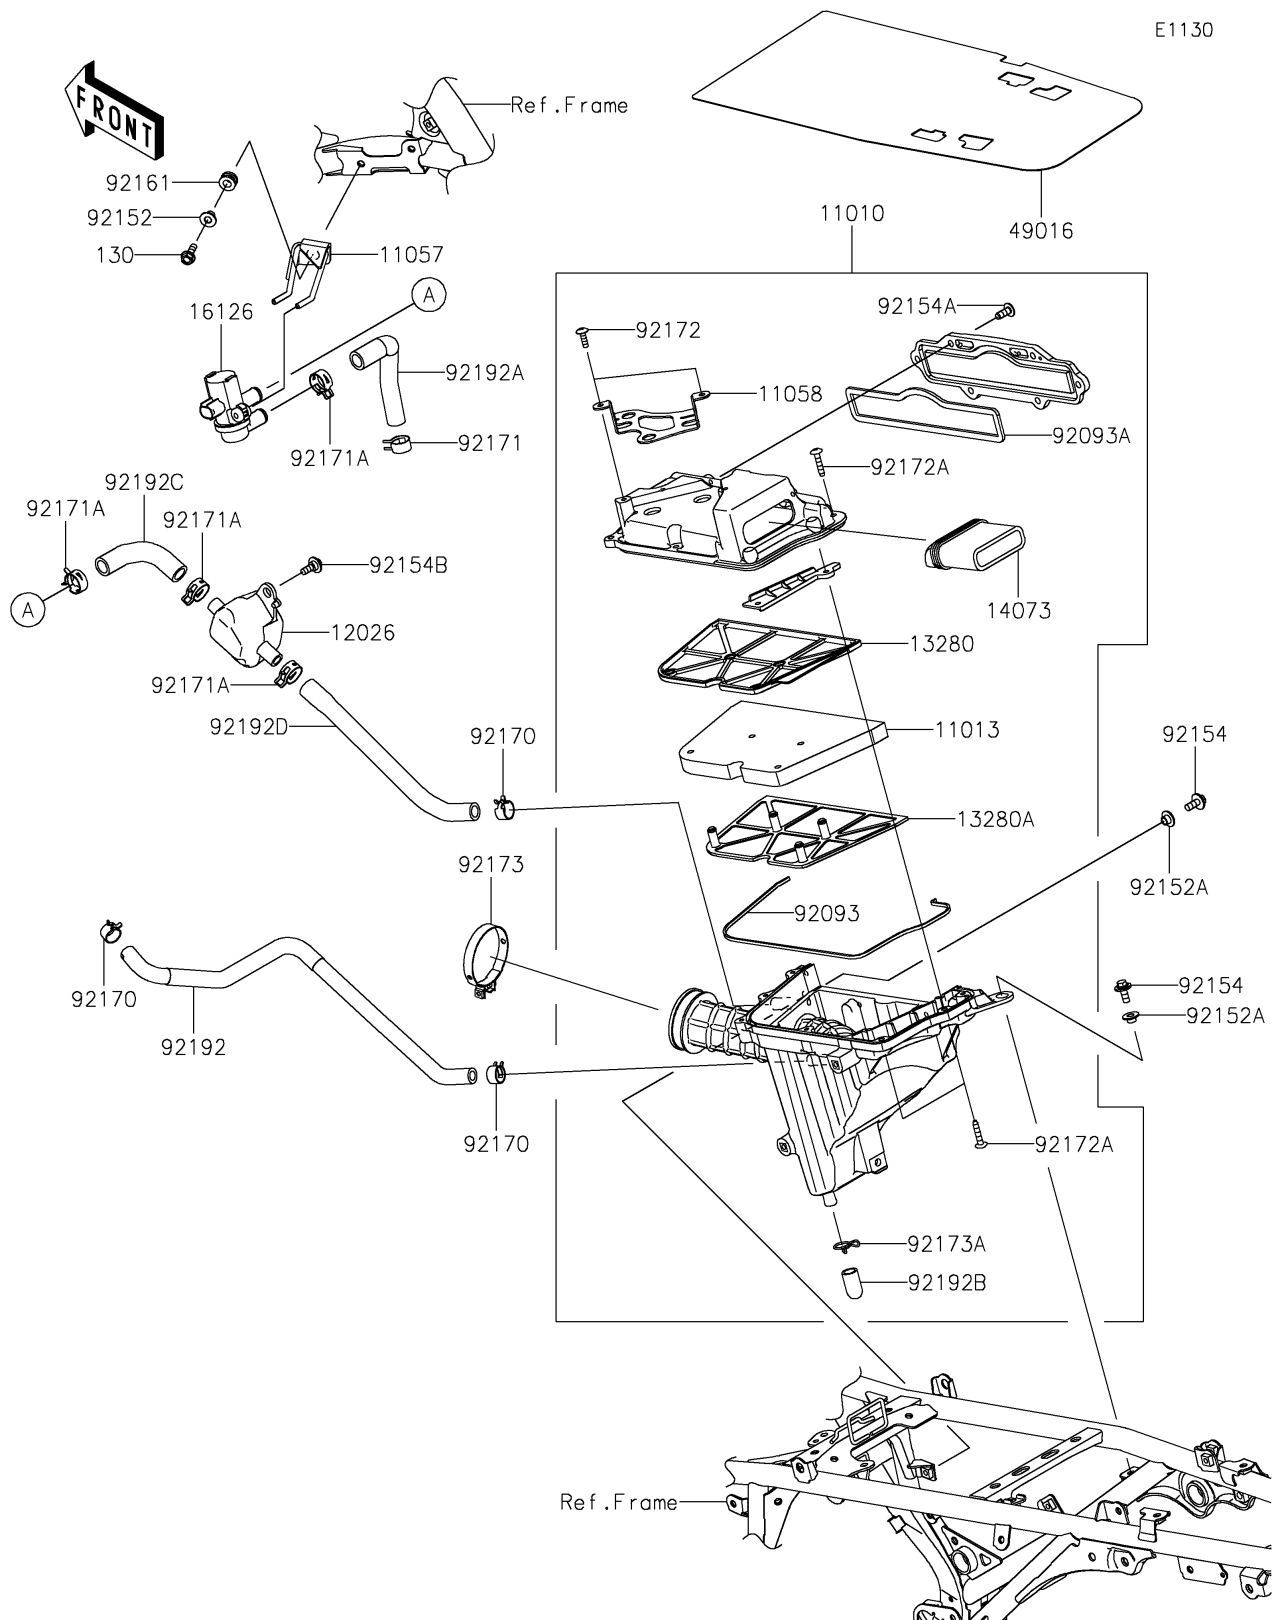

2026 KLX[®] 230R S

PARTS DIAGRAM

Air Cleaner

2026 KLX® 230R S

PARTS LIST

Air Cleaner

ITEM NAME	PART NUMBER	QUANTITY
FILTER-ASSY-AIR (Ref # 11010)	11010-1845	1
ELEMENT-AIR FILTER (Ref # 11013)	11013-0790	1
BRACKET,ASWV (Ref # 11057)	11057-2432	1
BRACKET,ECU (Ref # 11058)	11058-1337	1
CHAMBER (Ref # 12026)	12026-0026	1
HOLDER,UPP (Ref # 13280)	13280-0945	1
HOLDER,LWR (Ref # 13280A)	13280-0946	1
DUCT,IN (Ref # 14073)	14073-1931	1
VALVE,AIR SWITCH (Ref # 16126)	16126-0750	1
COVER-SEAL (Ref # 49016)	49016-0726	1
SEAL (Ref # 92093)	92093-0727	1
SEAL (Ref # 92093A)	92093-0728	1
COLLAR,6.3X8.3X9.2 (Ref # 92152)	92152-1725	1
COLLAR,6.3X8.3X6.2 (Ref # 92152A)	92152-2586	2
BOLT,FLANGED-SMALL,6X16 (Ref # 92154)	92154-1183	2
BOLT,6X16 (Ref # 92154A)	92154-3970	6
BOLT,FLANGED,6X12 (Ref # 92154B)	92154-7289	1
DAMPER (Ref # 92161)	92161-0031	1
CLAMP (Ref # 92170)	92170-1434	3
CLAMP (Ref # 92171)	92171-0533	1
CLAMP,18.8MM (Ref # 92171A)	92171-2056	4
SCREW,5X16 (Ref # 92172)	92172-0908	2
SCREW (Ref # 92172A)	92172-1291	7
CLAMP (Ref # 92173)	92173-2191	1
CLAMP,14MM (Ref # 92173A)	92173-2474	1
TUBE,BLOW-BY (Ref # 92192)	92192-1929	1
TUBE,ASWV-HEAD (Ref # 92192A)	92192-1930	1
TUBE (Ref # 92192B)	92192-2582	1
TUBE,CHAMBER-ASWV (Ref # 92192C)	92192-2723	1

2026 KLX[®] 230R S

PARTS LIST

Air Cleaner

ITEM NAME	PART NUMBER	QUANTITY
TUBE,A/C-CHAMBER (Ref # 92192D)	92192-2724	1
BOLT-FLANGED,6X18 (Ref # 130)	130BA0618	1