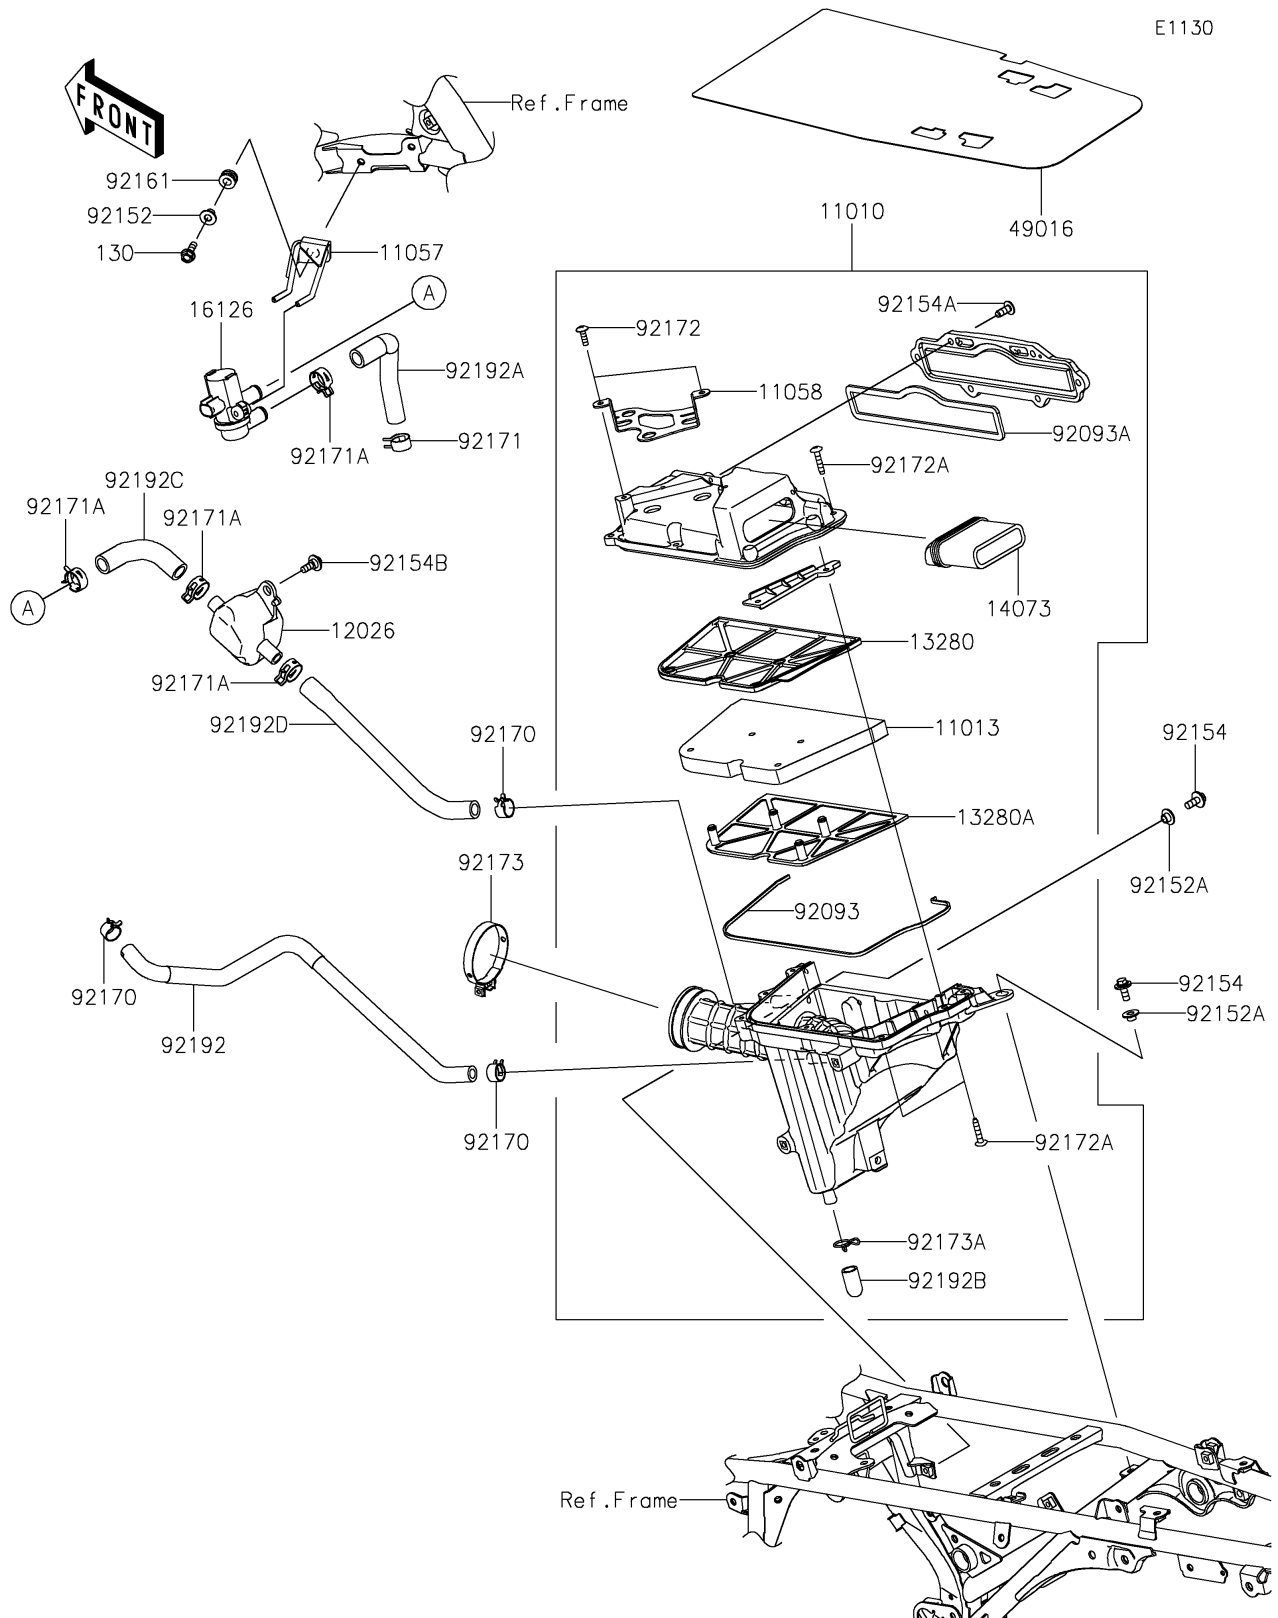

2025 KLX230R S

PARTS DIAGRAM

Air Cleaner