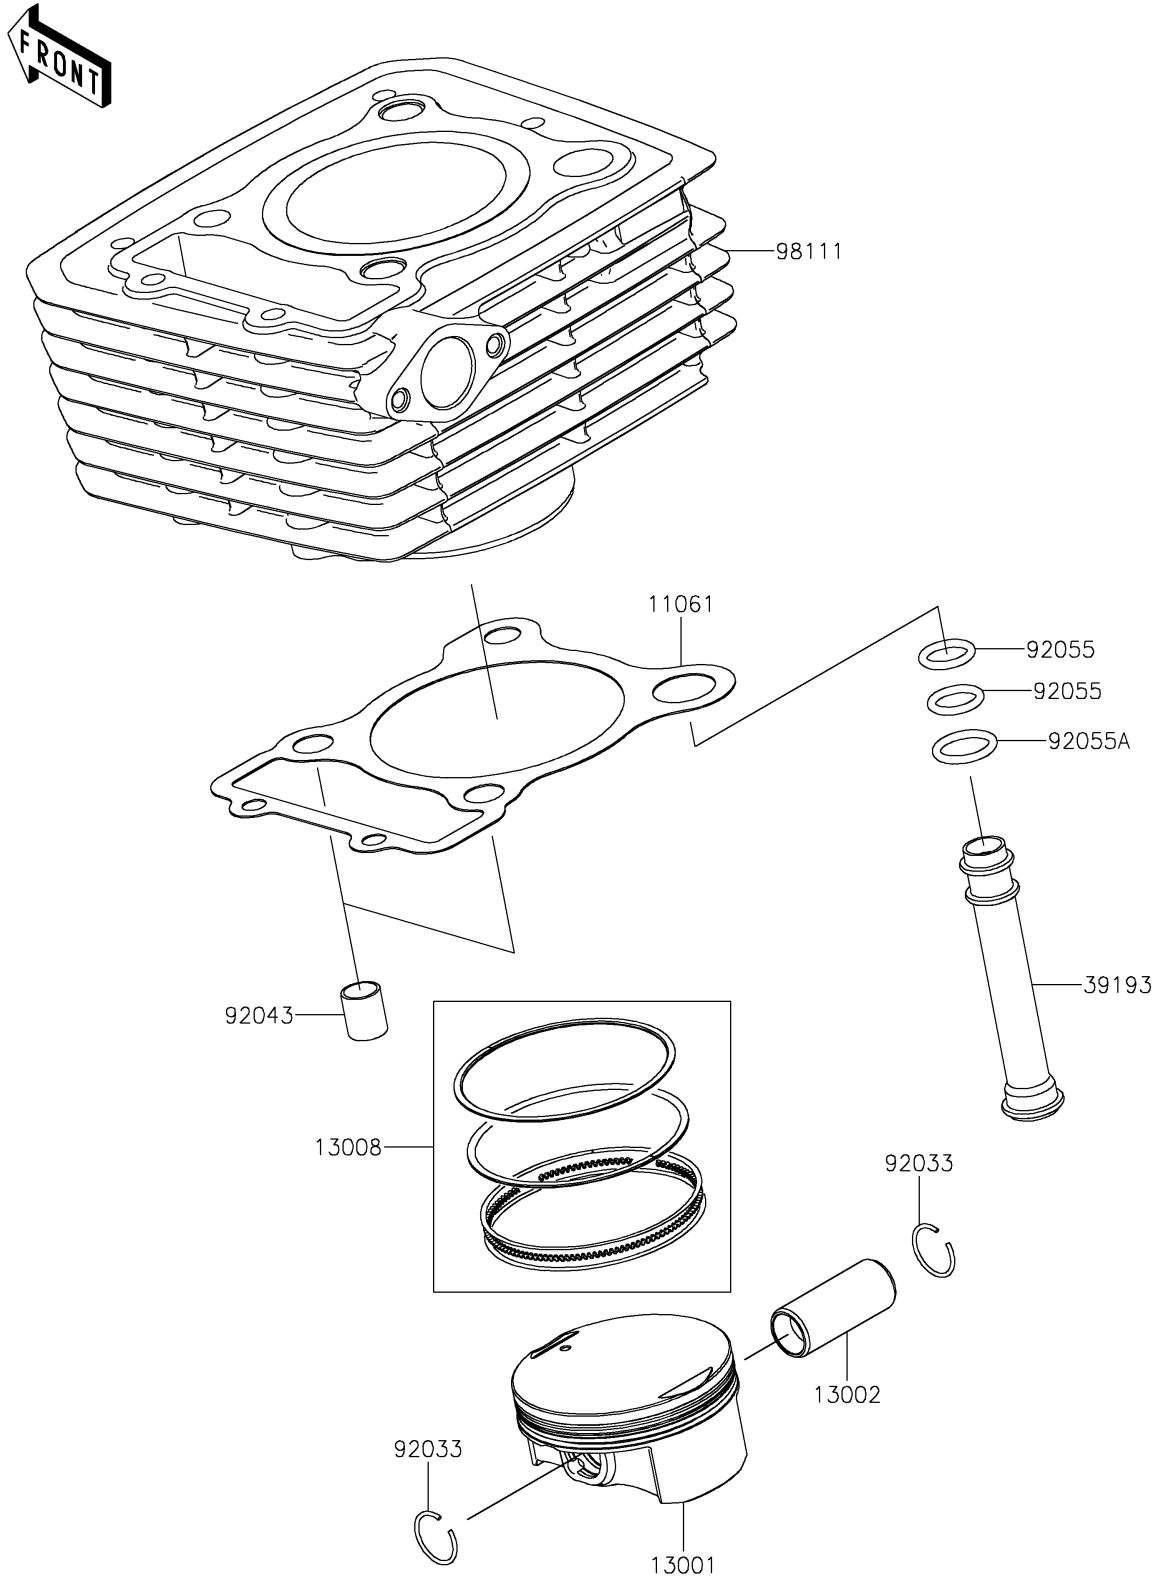

2026 KLX230R S

PARTS DIAGRAM

Cylinder/Piston(s)

E1120