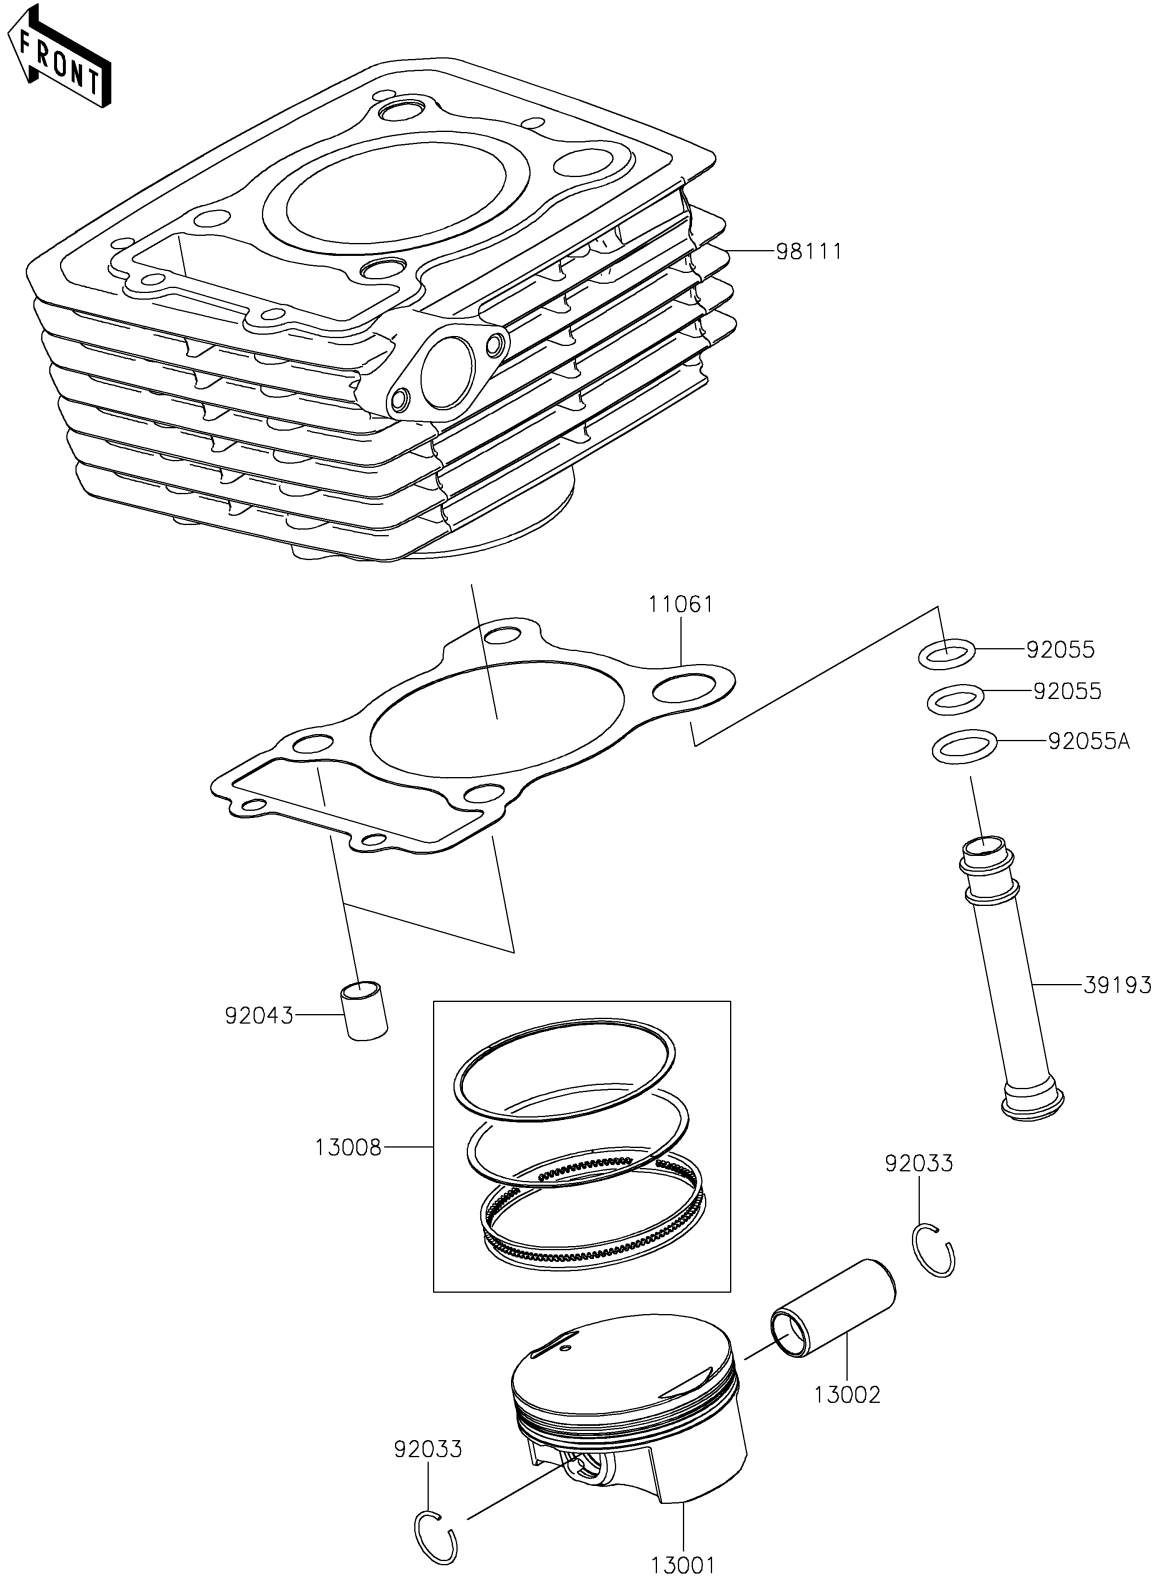

2025 KLX230R S

PARTS DIAGRAM

Cylinder/Piston(s)

E1120

2025 KLX230R S

PARTS LIST

Cylinder/Piston(s)

ITEM NAME	PART NUMBER	QUANTITY
GASKET,CYLINDER BASE (Ref # 11061)	11061-1298	1
PISTON-ENGINE (Ref # 13001)	13001-0850	1
PIN-PISTON (Ref # 13002)	13002-0718	1
RING-SET-PISTON (Ref # 13008)	13008-0580	1
PIPE-OIL (Ref # 39193)	39193-0586	1
RING-SNAP,PISTON PIN (Ref # 92033)	92033-0732	2
PIN,10.1X12X14 (Ref # 92043)	92043-4009	2
RING-O,12.3X2.4 (Ref # 92055)	92055-0918	2
RING-O,14.8X2.4 (Ref # 92055A)	92055-0919	1
CYLINDER-COMP-ENGINE (Ref # 98111)	98111-0046	1