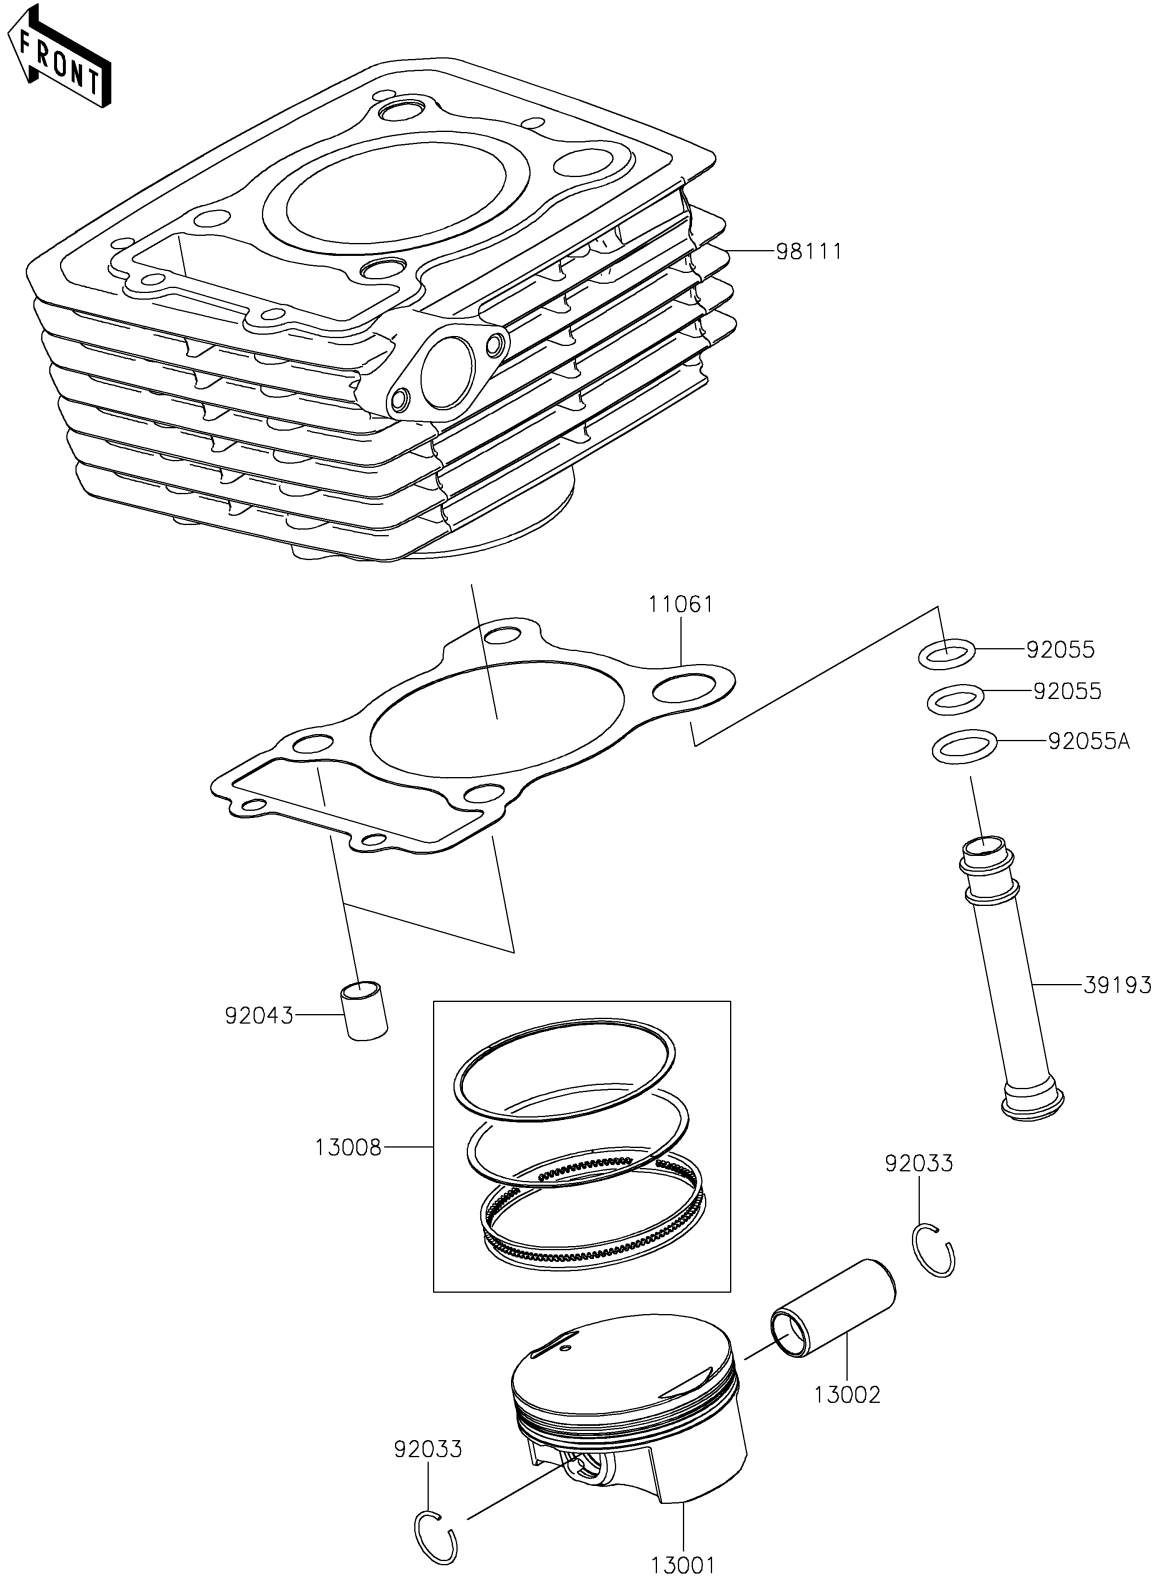

2025 KLX[®] 230R S

PARTS DIAGRAM

Cylinder/Piston(s)

E1120

2025 KLX[®] 230R S

PARTS LIST

Cylinder/Piston(s)

ITEM NAME	PART NUMBER	QUANTITY
GASKET,CYLINDER BASE (Ref # 11061)	11061-1298	1
PISTON-ENGINE (Ref # 13001)	13001-0850	1
PIN-PISTON (Ref # 13002)	13002-0718	1
RING-SET-PISTON (Ref # 13008)	13008-0580	1
PIPE-OIL (Ref # 39193)	39193-0586	1
RING-SNAP,PISTON PIN (Ref # 92033)	92033-0732	2
PIN,10.1X12X14 (Ref # 92043)	92043-4009	2
RING-O,12.3X2.4 (Ref # 92055)	92055-0918	2
RING-O,14.8X2.4 (Ref # 92055A)	92055-0919	1
CYLINDER-COMP-ENGINE (Ref # 98111)	98111-0046	1