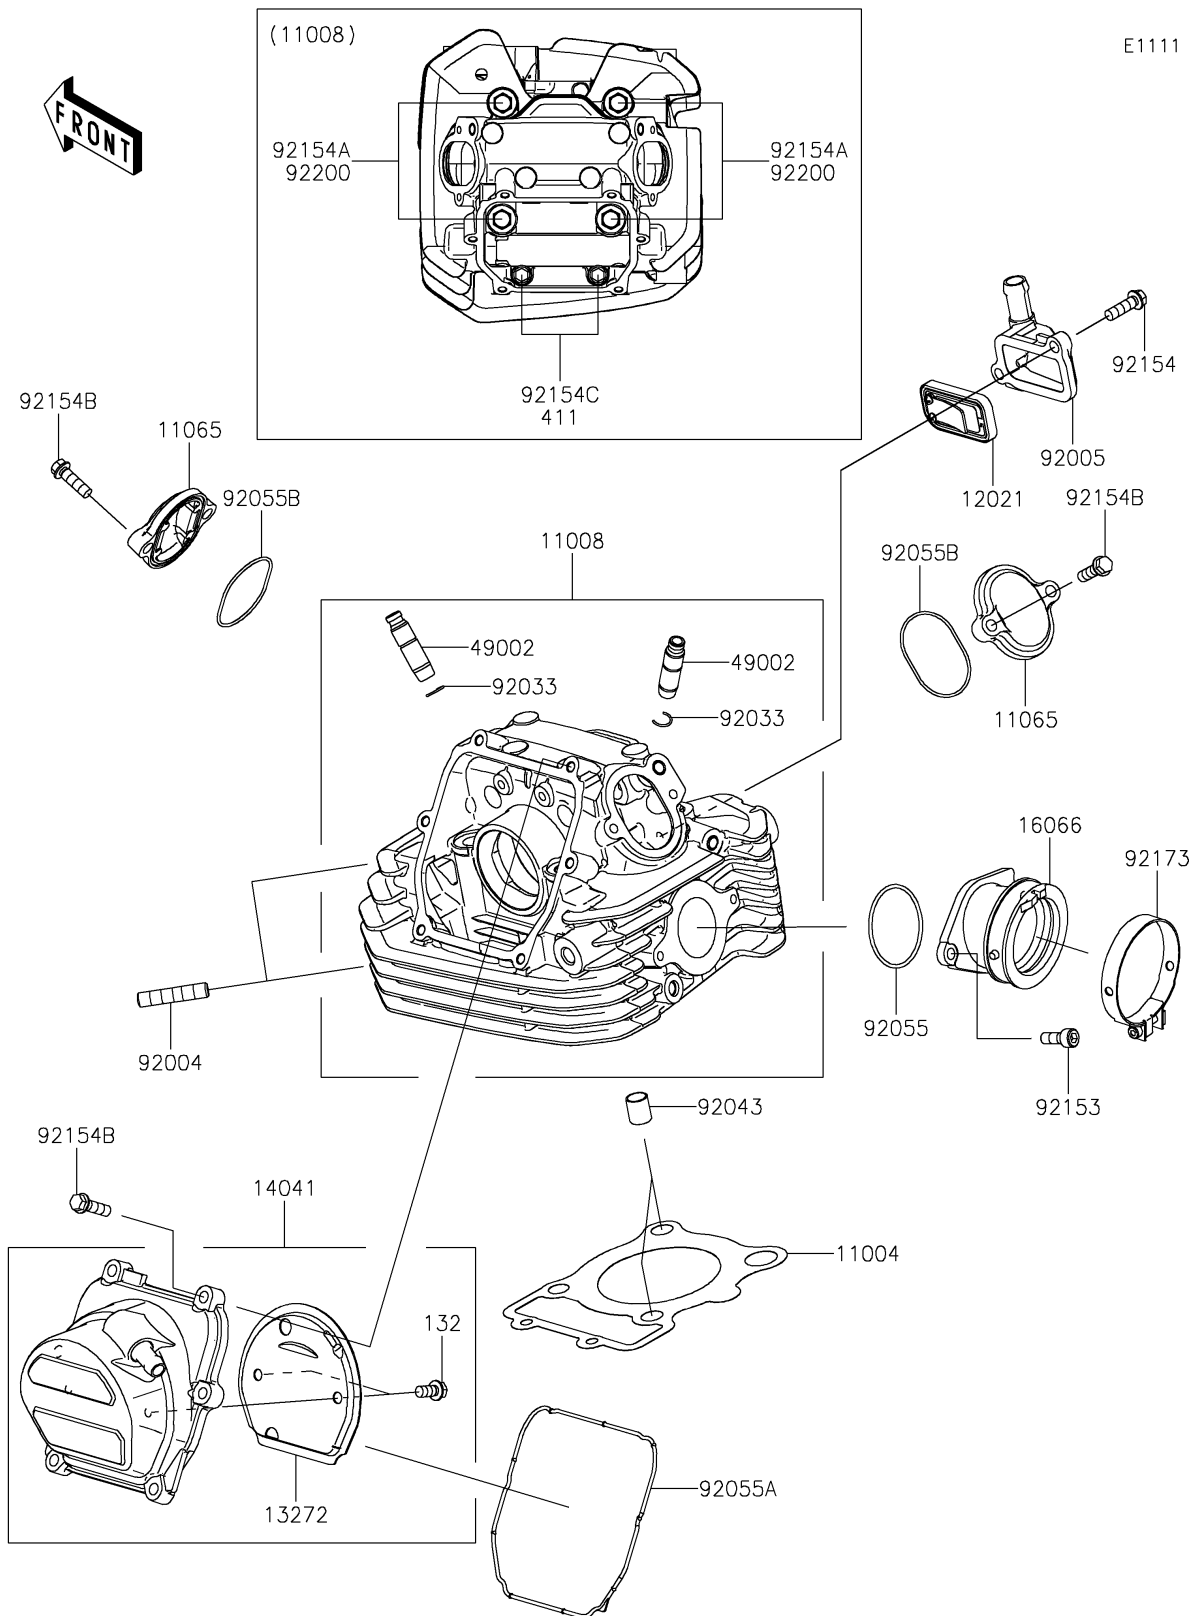

2026 KLX[®] 230R S

PARTS DIAGRAM

Cylinder Head

2026 KLX[®] 230R S

PARTS LIST

Cylinder Head

ITEM NAME

PART NUMBER

QUANTITY
