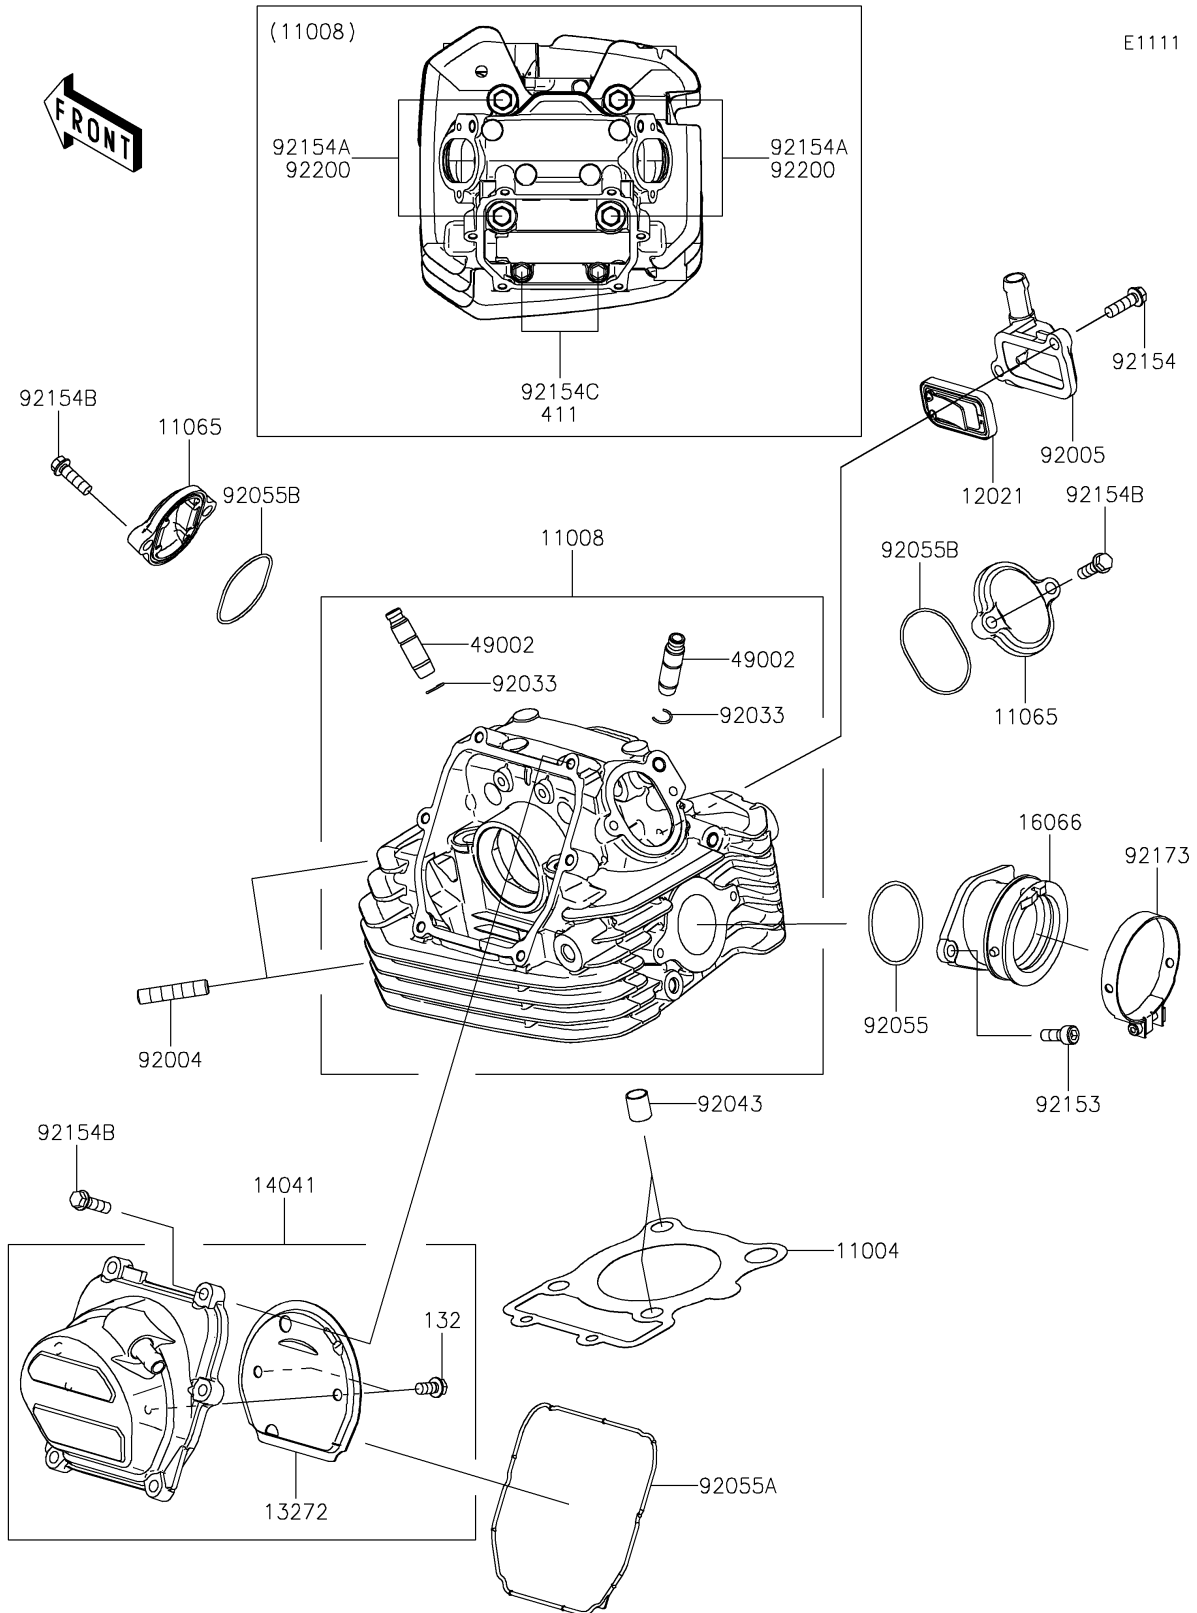

2025 KLX[®] 230R S

PARTS DIAGRAM

Cylinder Head

2025 KLX[®] 230R S

PARTS LIST

Cylinder Head

ITEM NAME

PART NUMBER

QUANTITY
