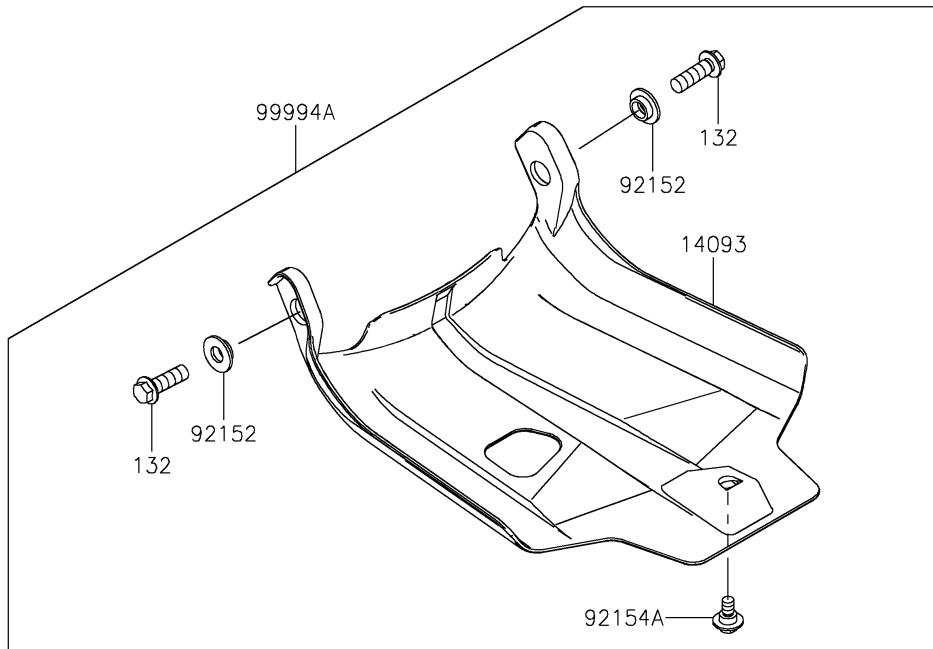

2025 KLX[®]230R

PARTS DIAGRAM

Accessory(Frame Cover)

2025 KLX[®] 230R

PARTS LIST

Accessory(Frame Cover)

Kawasaki

Let the Good Times Roll[®]

ITEM NAME

PART NUMBER

QUANTITY
