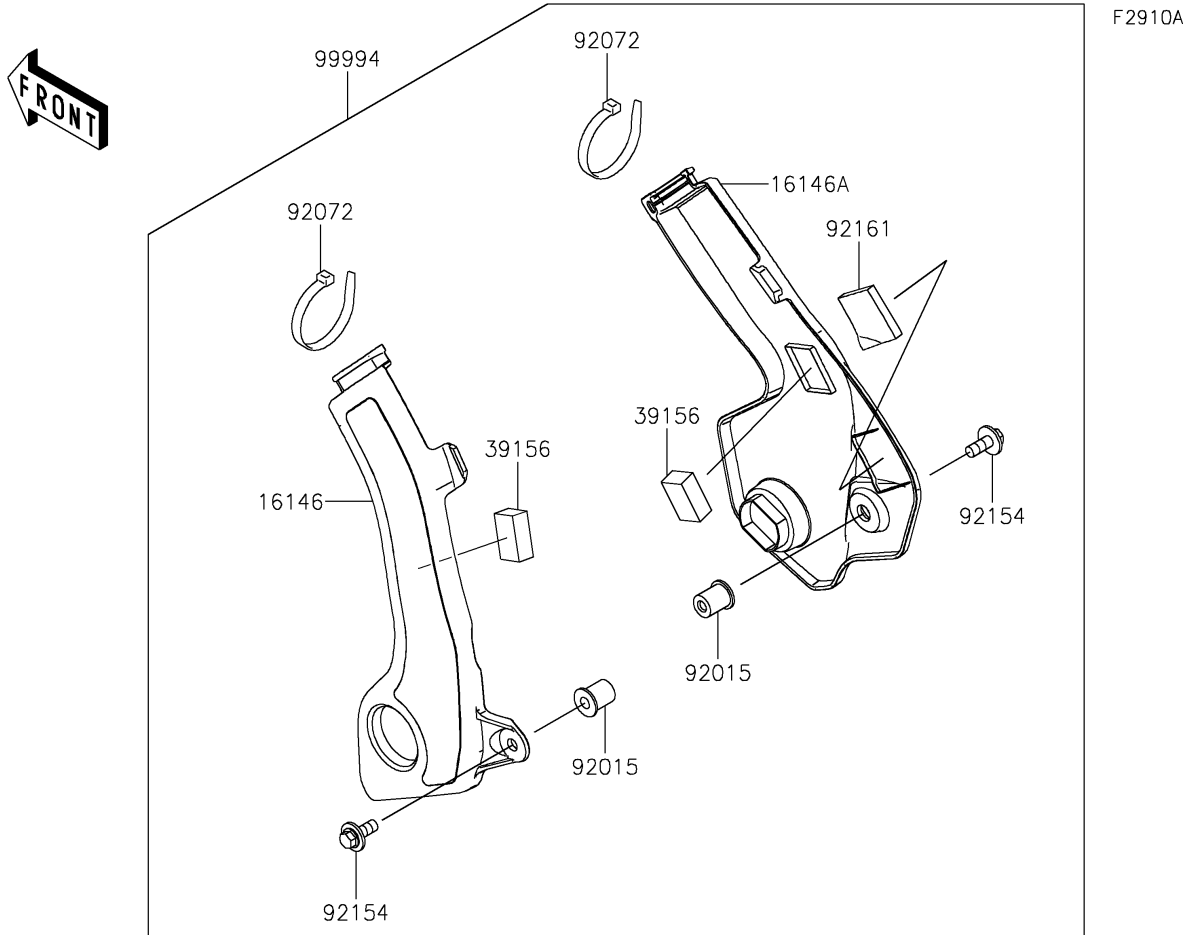

2025 KLX[®]230R

PARTS DIAGRAM

Accessory(Frame Cover)

2025 KLX[®] 230R

PARTS LIST

Accessory(Frame Cover)

Kawasaki

Let the Good Times Roll[®]

ITEM NAME

PART NUMBER

QUANTITY
