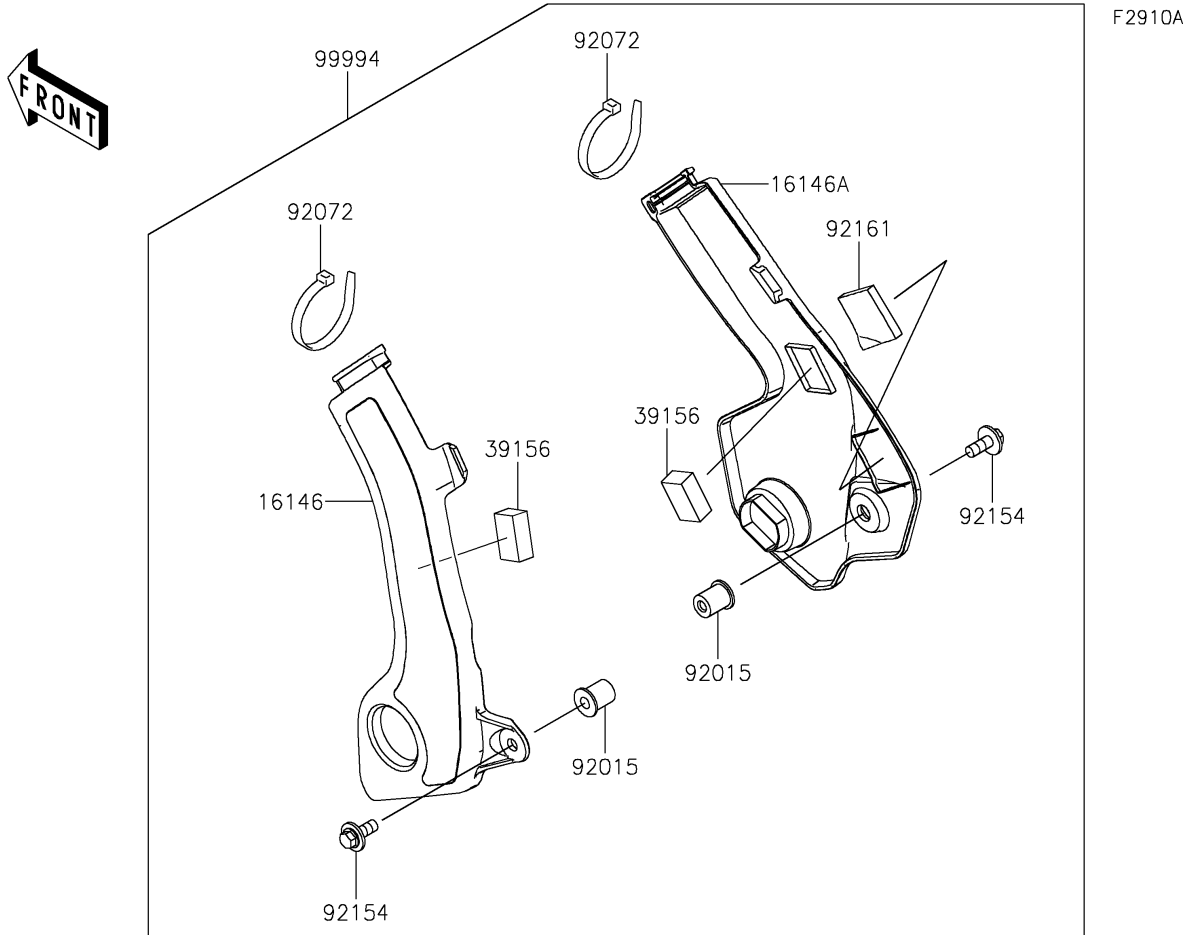

2026 KLX230R

PARTS DIAGRAM

Accessory(Frame Cover)

2026 KLX230R

PARTS LIST

Accessory(Frame Cover)

ITEM NAME	PART NUMBER	QUANTITY
COVER (Ref # 14093)	14093-1563	1
COVER-ASSY,FRAME,LH (Ref # 16146)	16146-0867	1
COVER-ASSY,FRAME,RH (Ref # 16146A)	16146-0868	1
PAD,15X25X10 (Ref # 39156)	39156-2489	2
NUT (Ref # 92015)	92015-1700	2
BAND,L=202 (Ref # 92072)	92072-1195	2
COLLAR (Ref # 92152)	92152-3859	2
BOLT,FLANGED-SMALL,6X16 (Ref # 92154)	92154-1183	2
BOLT,FLANGED,6X9 (Ref # 92154A)	92154-7285	1
DAMPER (Ref # 92161)	92161-1591	1
COVER-FRAME (Ref # 99994)	99994-1466	1
SKID PLATE (Ref # 99994A)	99994-2020	1
BOLT-FLANGED-SMALL,8X25 (Ref # 132)	132BA0825	2