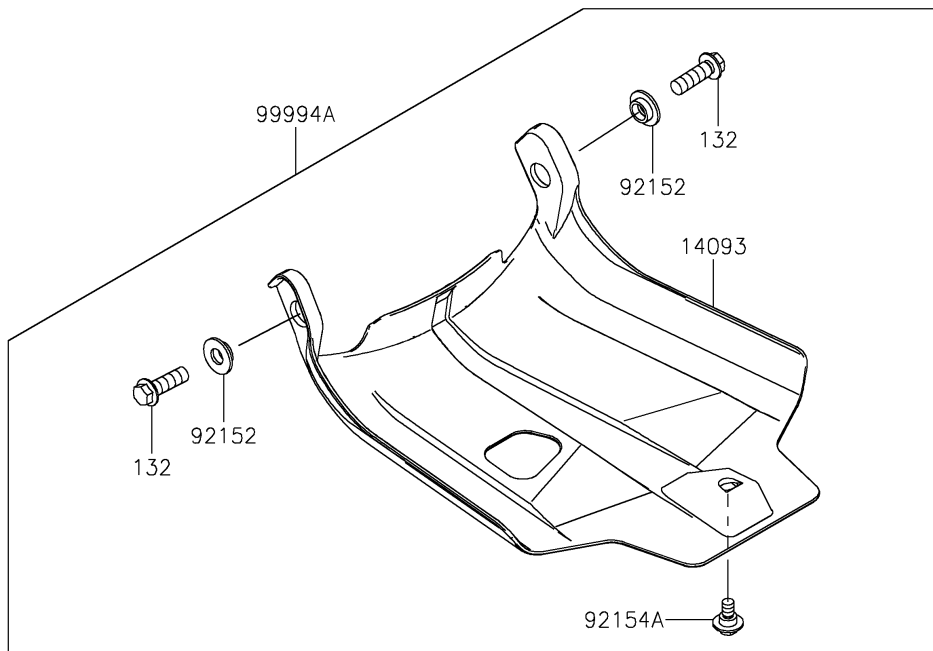

2026 KLX230R

PARTS DIAGRAM

Accessory(Frame Cover)

2026 KLX230R

PARTS LIST

Accessory(Frame Cover)

ITEM NAME	PART NUMBER	QUANTITY
COVER (Ref # 14093)	14093-1563	1
COVER-ASSY,FRAME,LH (Ref # 16146)	16146-0867	1
COVER-ASSY,FRAME,RH (Ref # 16146A)	16146-0868	1
PAD,15X25X10 (Ref # 39156)	39156-2489	2
NUT (Ref # 92015)	92015-1700	2
BAND,L=202 (Ref # 92072)	92072-1195	2
COLLAR (Ref # 92152)	92152-3859	2
BOLT,FLANGED-SMALL,6X16 (Ref # 92154)	92154-1183	2
BOLT,FLANGED,6X9 (Ref # 92154A)	92154-7285	1
DAMPER (Ref # 92161)	92161-1591	1
COVER-FRAME (Ref # 99994)	99994-1466	1
SKID PLATE (Ref # 99994A)	99994-2020	1
BOLT-FLANGED-SMALL,8X25 (Ref # 132)	132BA0825	2