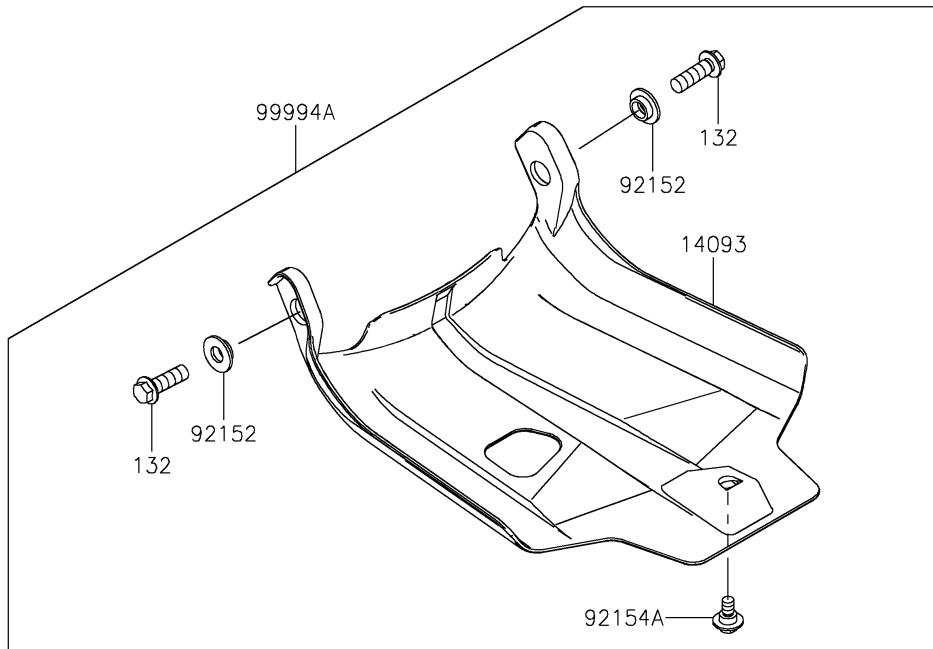

2025 KLX230R

PARTS DIAGRAM

Accessory(Frame Cover)

2025 KLX230R

PARTS LIST

Accessory(Frame Cover)

ITEM NAME	PART NUMBER	QUANTITY
COVER (Ref # 14093)	14093-1563	1
COVER-ASSY,FRAME,LH (Ref # 16146)	16146-0867	1
COVER-ASSY,FRAME,RH (Ref # 16146A)	16146-0868	1
PAD,15X25X10 (Ref # 39156)	39156-2489	2
NUT (Ref # 92015)	92015-1700	2
BAND,L=202 (Ref # 92072)	92072-1195	2
COLLAR (Ref # 92152)	92152-3859	2
BOLT,FLANGED-SMALL,6X16 (Ref # 92154)	92154-1183	2
BOLT,FLANGED,6X9 (Ref # 92154A)	92154-7285	1
DAMPER (Ref # 92161)	92161-1591	1
COVER-FRAME (Ref # 99994)	99994-1466	1
SKID PLATE (Ref # 99994A)	99994-2020	1
BOLT-FLANGED-SMALL,8X25 (Ref # 132)	132BA0825	2