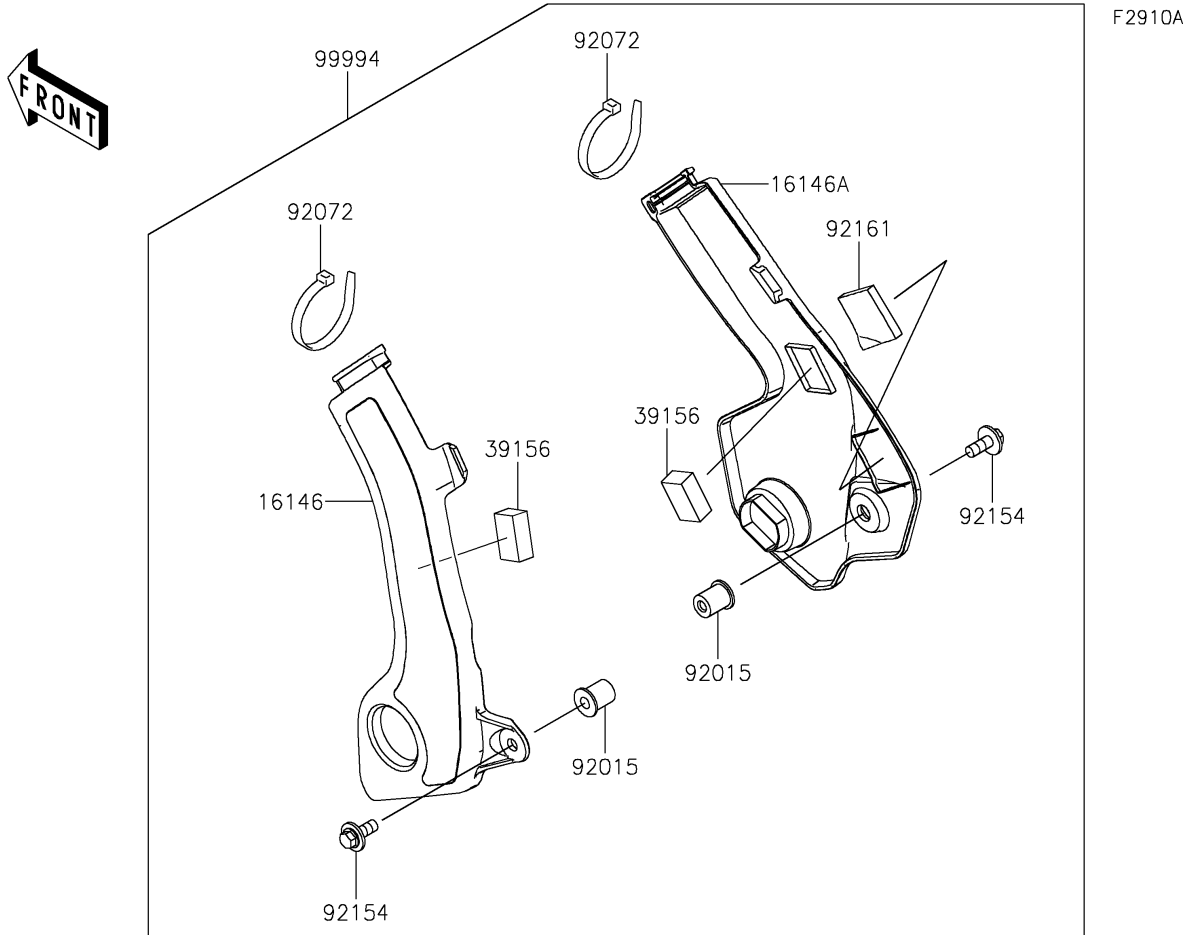

2025 KLX230R

PARTS DIAGRAM

Accessory(Frame Cover)

2025 KLX230R

PARTS LIST

Accessory(Frame Cover)

ITEM NAME	PART NUMBER	QUANTITY
COVER (Ref # 14093)	14093-1563	1
COVER-ASSY,FRAME,LH (Ref # 16146)	16146-0867	1
COVER-ASSY,FRAME,RH (Ref # 16146A)	16146-0868	1
PAD,15X25X10 (Ref # 39156)	39156-2489	2
NUT (Ref # 92015)	92015-1700	2
BAND,L=202 (Ref # 92072)	92072-1195	2
COLLAR (Ref # 92152)	92152-3859	2
BOLT,FLANGED-SMALL,6X16 (Ref # 92154)	92154-1183	2
BOLT,FLANGED,6X9 (Ref # 92154A)	92154-7285	1
DAMPER (Ref # 92161)	92161-1591	1
COVER-FRAME (Ref # 99994)	99994-1466	1
SKID PLATE (Ref # 99994A)	99994-2020	1
BOLT-FLANGED-SMALL,8X25 (Ref # 132)	132BA0825	2