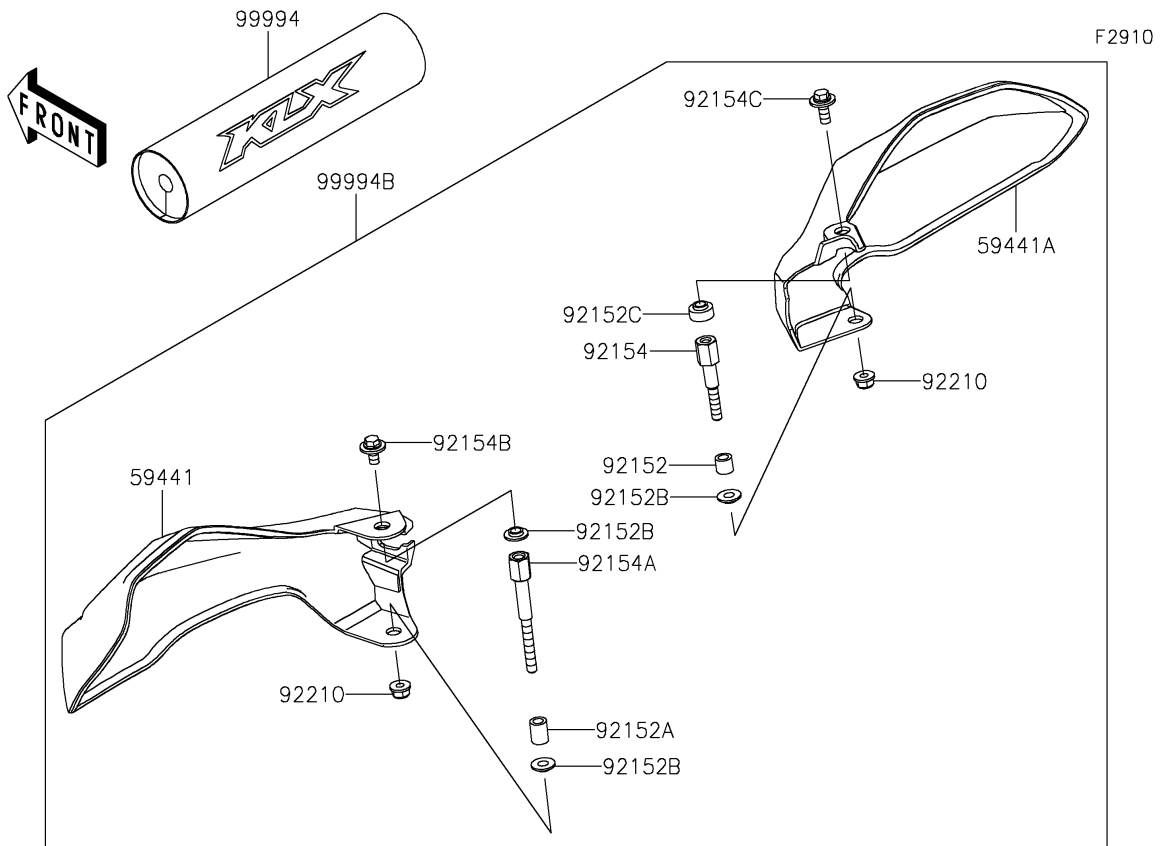

2026 KLX230R

PARTS DIAGRAM

Accessory(Handle)

2026 KLX230R

PARTS LIST

Accessory(Handle)

Kawasaki

Let the Good Times Roll®

ITEM NAME

PART NUMBER

QUANTITY
