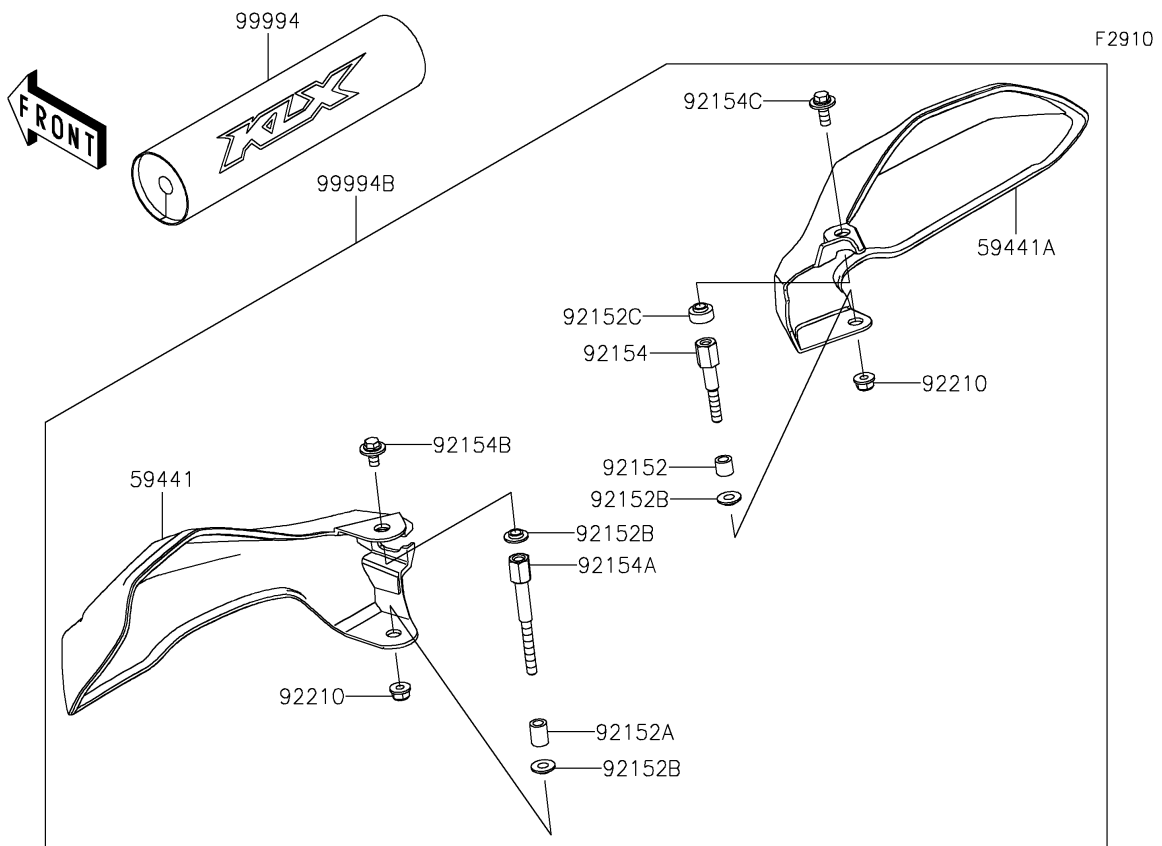

2025 KLX[®] 230R

PARTS DIAGRAM

Accessory(Handle)

2025 KLX[®] 230R

PARTS LIST

Accessory(Handle)

Kawasaki

Let the Good Times Roll[®]

ITEM NAME

PART NUMBER

QUANTITY
